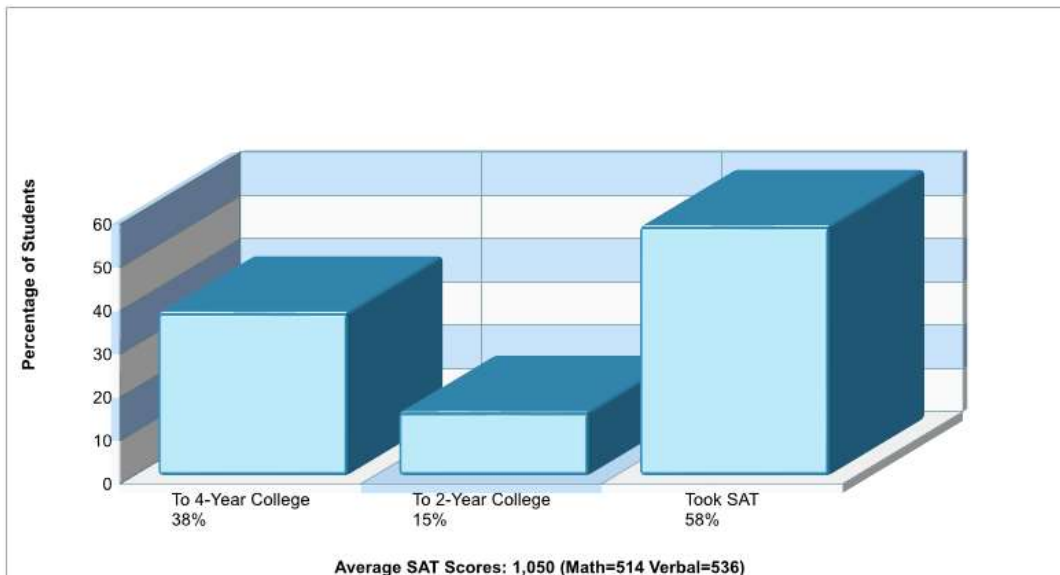

© Homes Media Solutions

The accuracy of all information is deemed reliable, but is not guaranteed.

Location: Upper Mt Bethel Twp, PA Student Enrollment By Grade

Location: Upper Mt Bethel Twp, PA High School Statistics