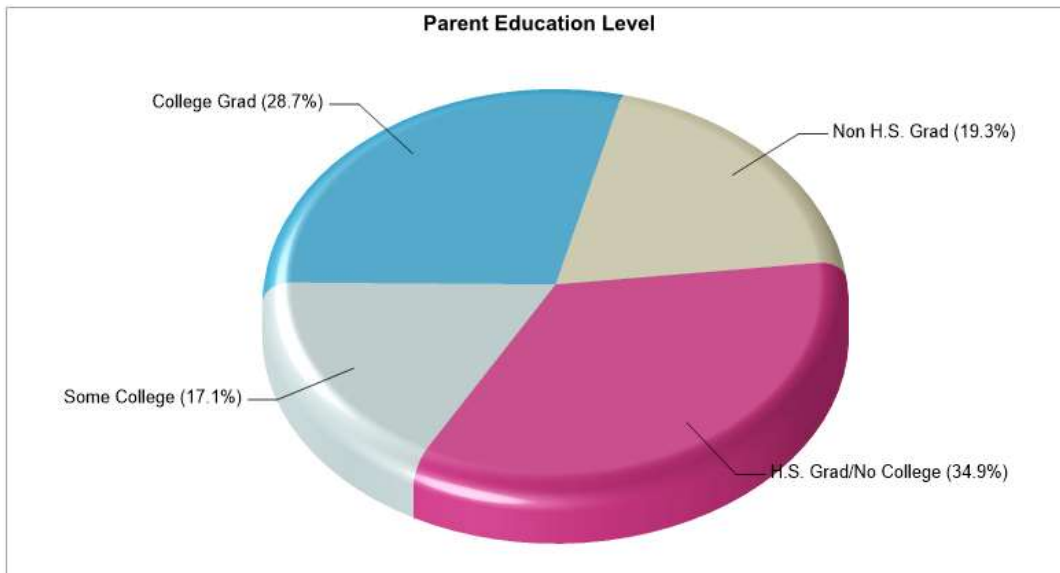

Location: Upper Nazareth Twp, PA Parent Education Level

Prepared by RE/MAX real estate