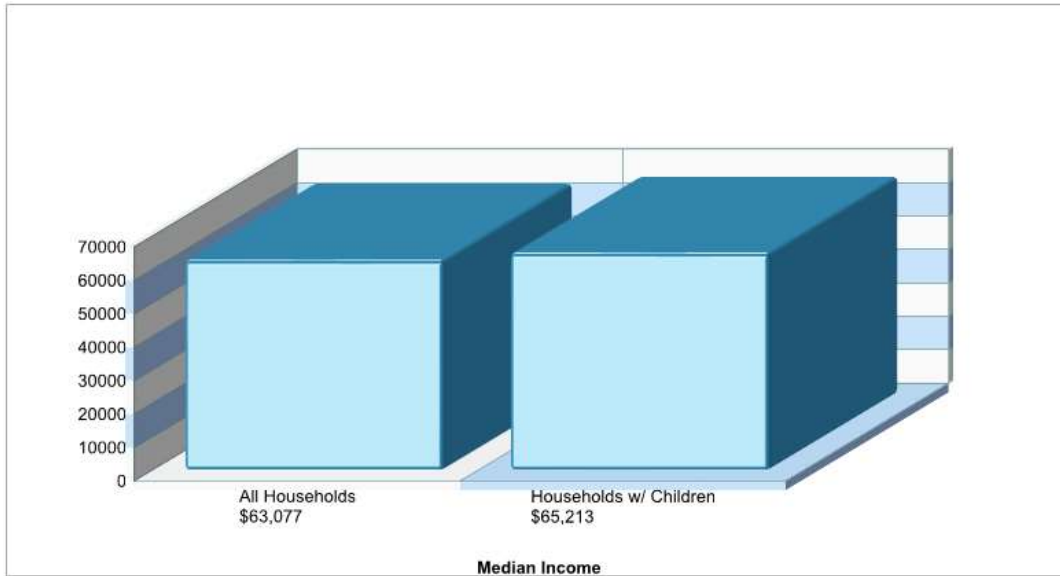

Location: Upper Nazareth Twp, PA Household Income