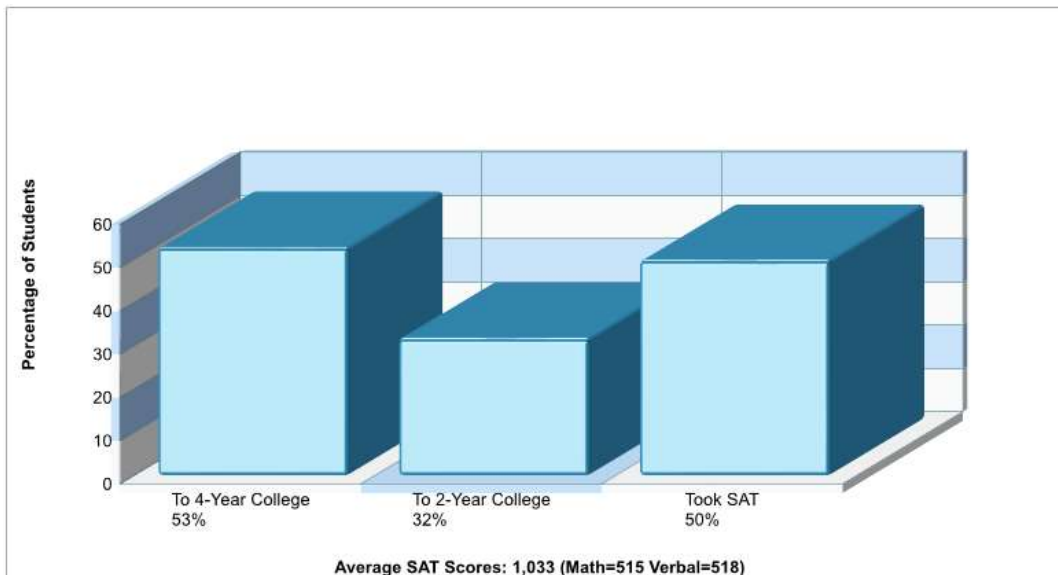

© Homes Media Solutions

The accuracy of all information is deemed reliable, but is not guaranteed.

Location: Upper Nazareth Twp, PA Student Enrollment By Grade

Location: Upper Nazareth Twp, PA High School Statistics