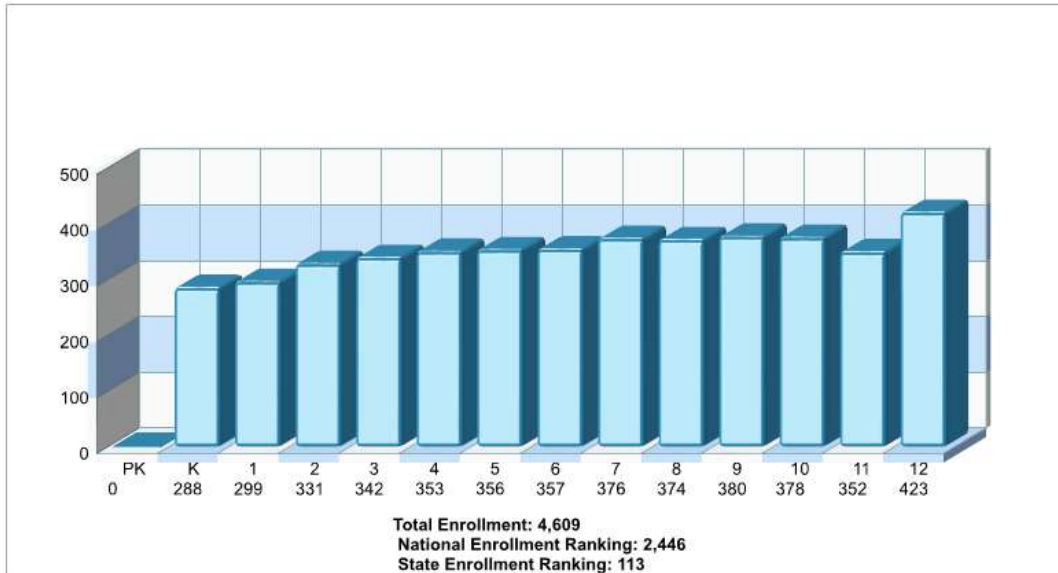

© Homes Media Solutions

The accuracy of all information is deemed reliable, but is not guaranteed.

Location: Upper Nazareth Twp, PA Student Enrollment By Grade

Location: Upper Nazareth Twp, PA High School Statistics