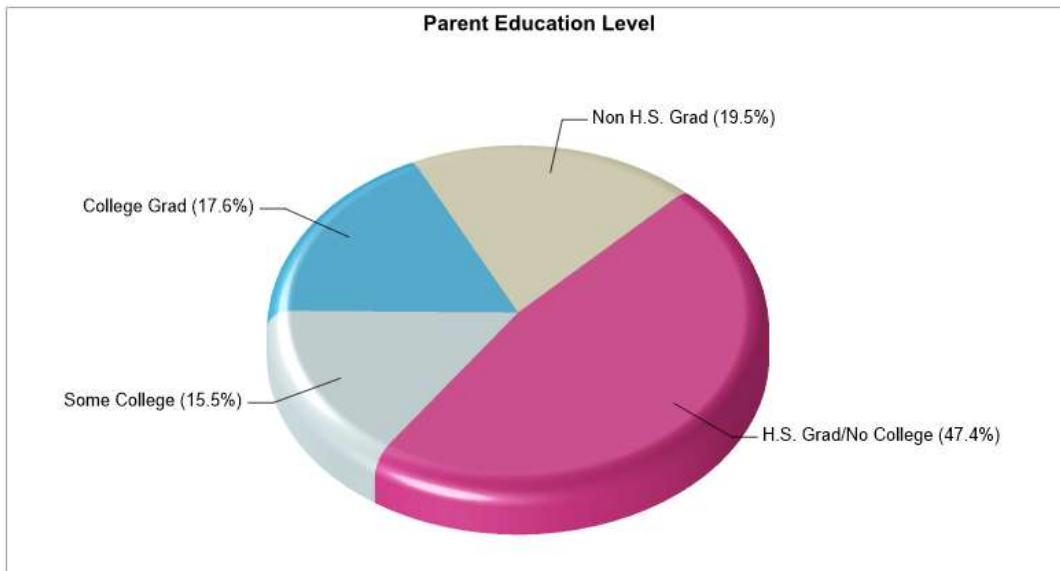

Location: Walnutport Boro, PA Parent Education Level

Prepared by RE/MAX real estate