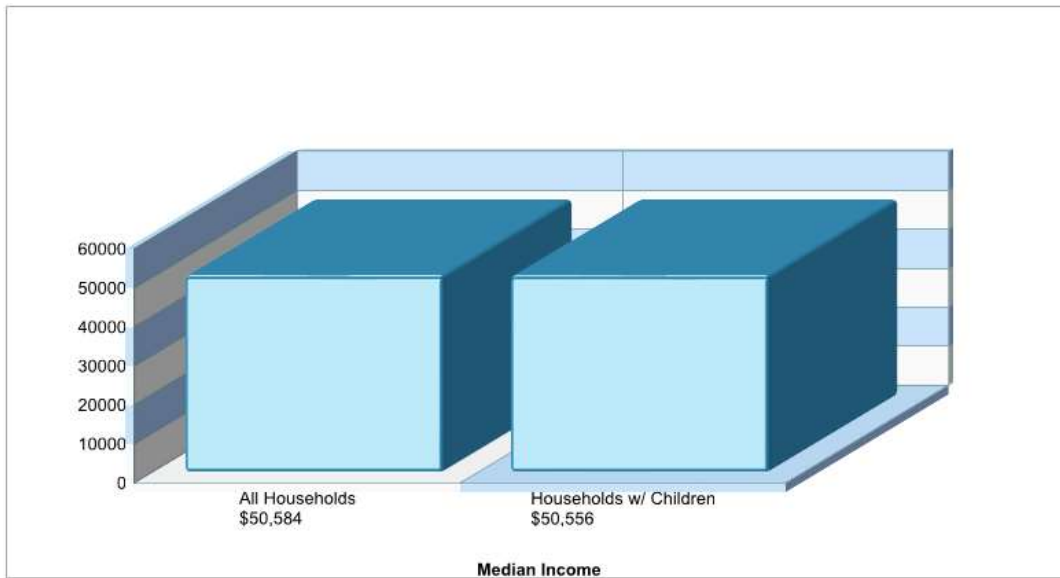

Location: Walnutport Boro, PA Household Income