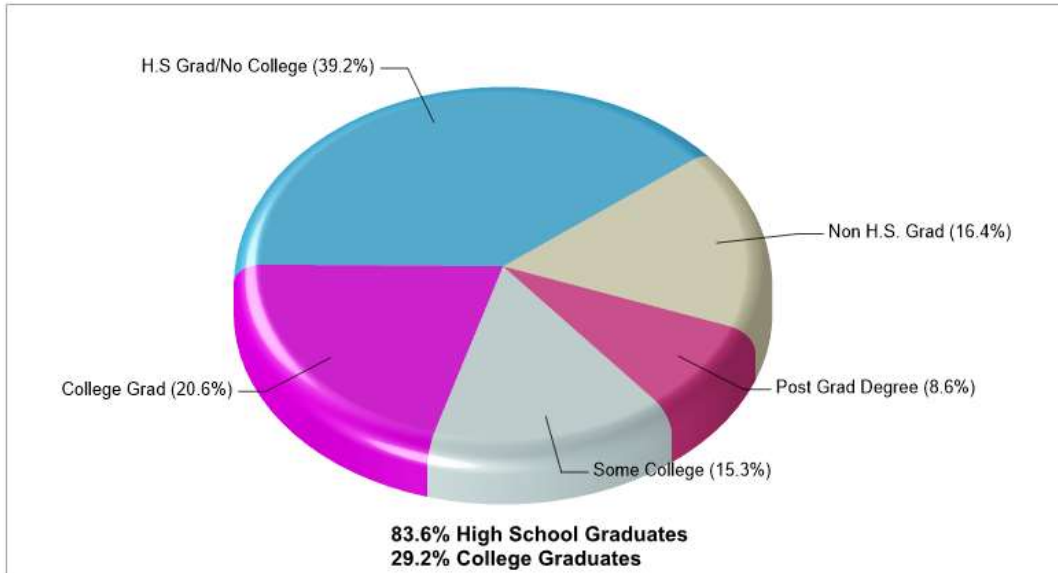

Location: Washington Twp, Northampton county, PA State Adult Education Level