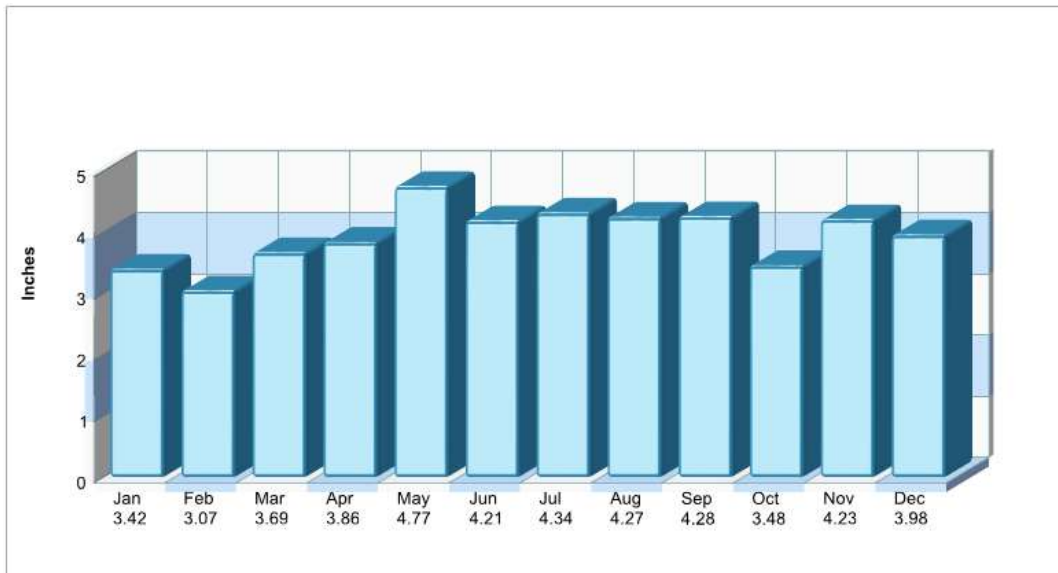

Prepared by RE/MAX real estate

Recent Home Sales

**Location: Washington Twp, Northampton county, PA
Home Sales Pricing Pattern**

Prepared by RE/MAX real estate

Average Precipitation Measured at STROUDSBURG (elevation: 480ft.)