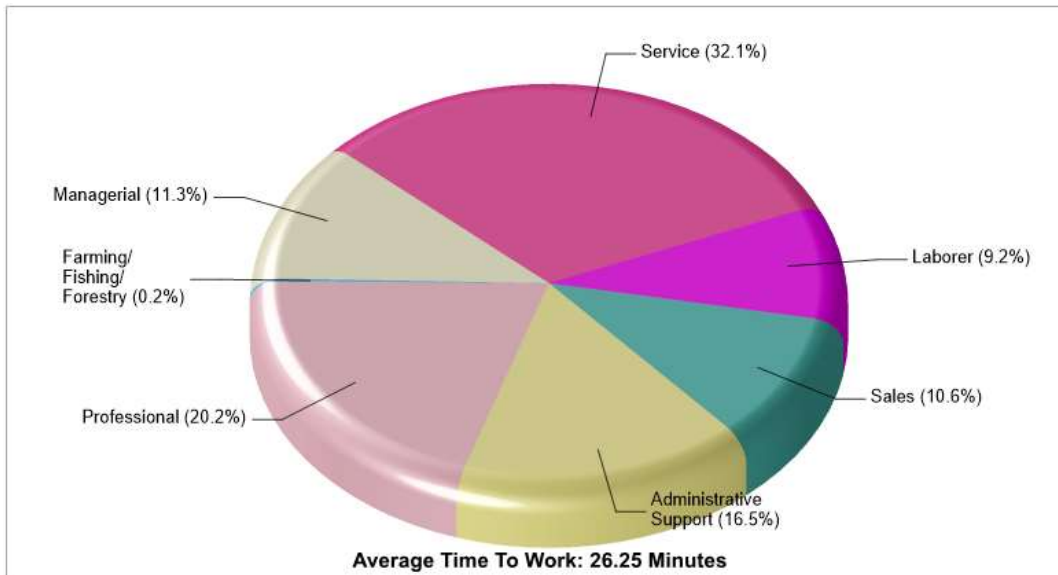

Location: Washington Twp, Northampton county, PA County Employment

Prepared by RE/MAX real estate