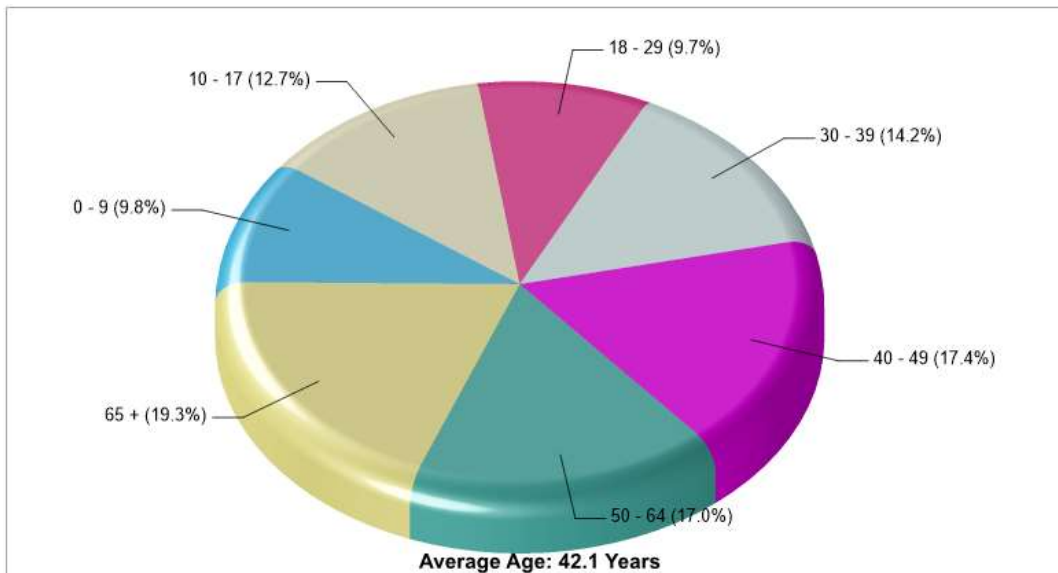

© Homes Media Solutions

The accuracy of all information is deemed reliable, but is not guaranteed.

Location: Washington Twp, Northampton county, PA Neighborhood Income

Location: Washington Twp, Northampton county, PA Neighborhood Age Breakdown