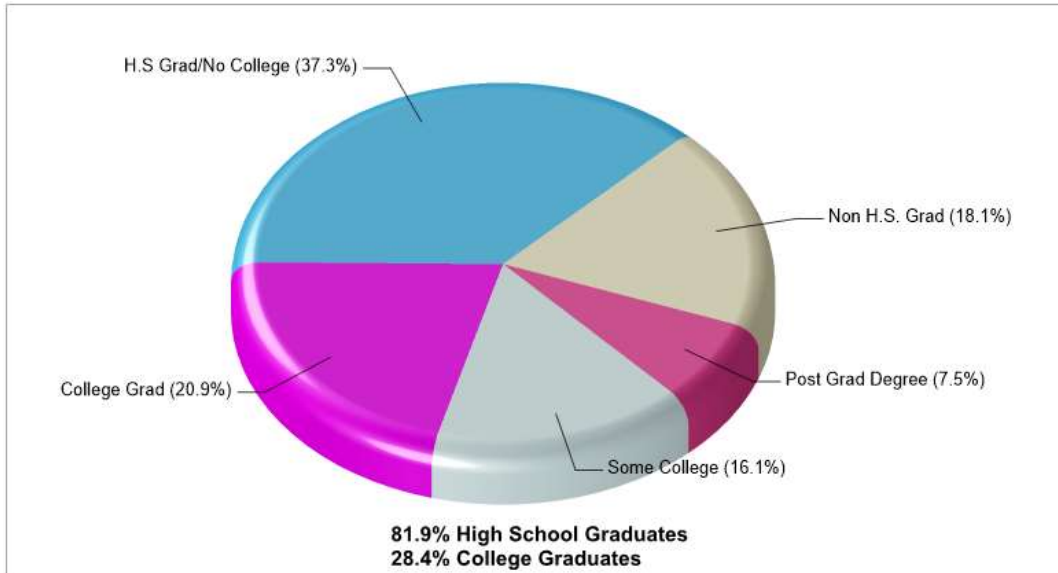

Location: Washington Twp, Northampton county, PA County Adult Education Level