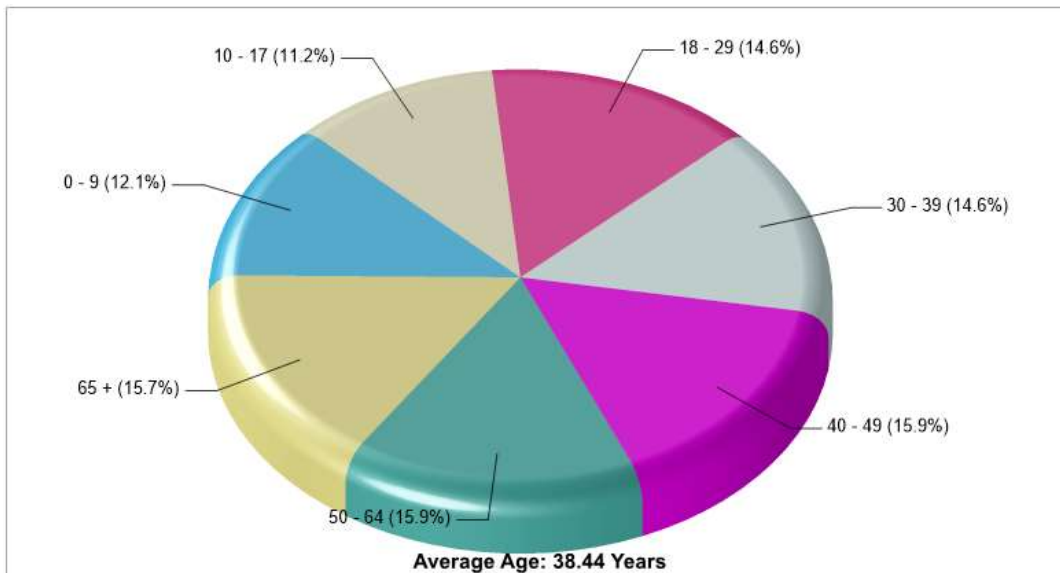

Location: Washington Twp, Northampton county, PA County Age Breakdown

Prepared by RE/MAX real estate