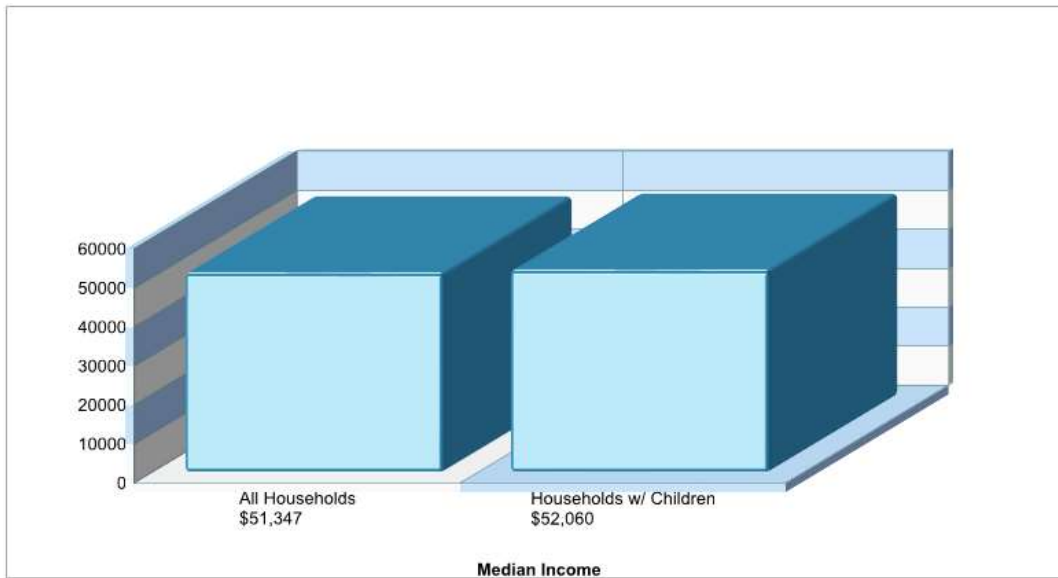

Location: Washington Twp, Northampton county, PA Household Income