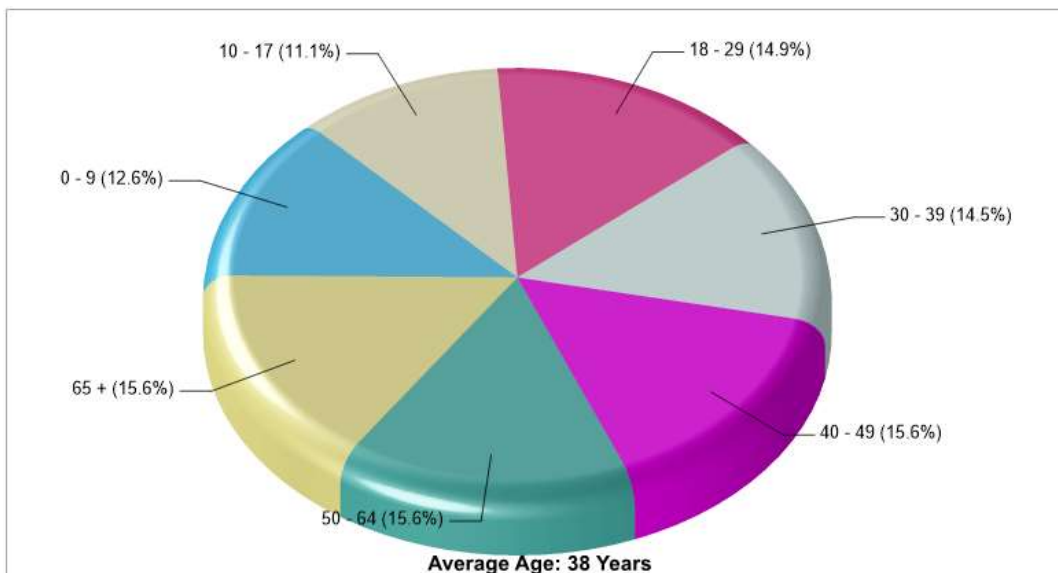

The accuracy of all information is deemed reliable, but is not guaranteed.

Location: Washington Twp, Northampton county, PA State Household Characteristics

Location: Washington Twp, Northampton county, PA State Age Breakdown