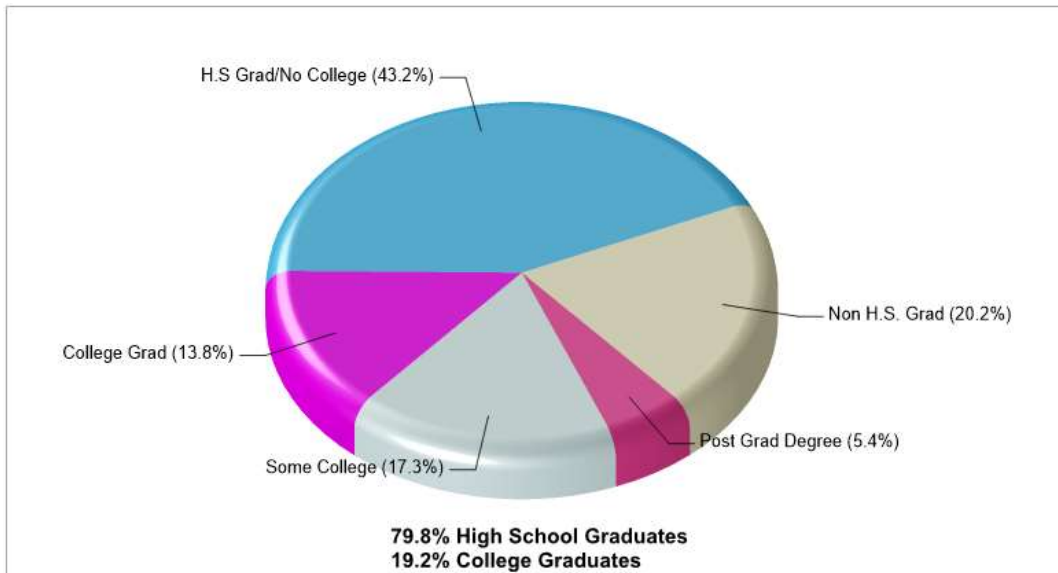

Location: Washington Twp, Northampton county, PA Neighborhood Adult Education Level