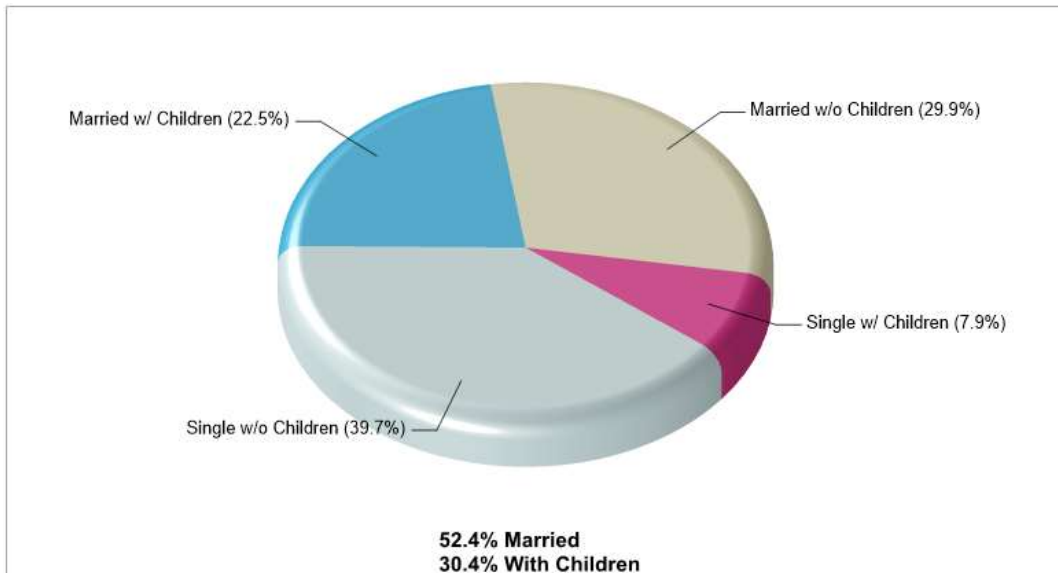

The accuracy of all information is deemed reliable, but is not guaranteed.

Location: Washington Twp, Northampton county, PA State Household Characteristics

Location: Washington Twp, Northampton county, PA State Age Breakdown