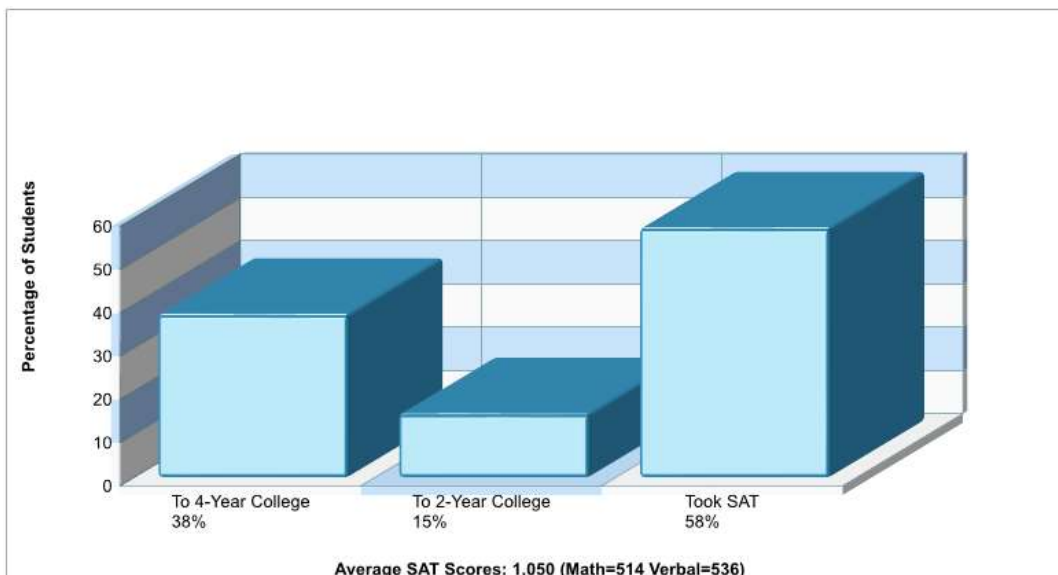

Location: Washington Twp, Northampton county, PA High School Statistics

Prepared by RE/MAX real estate