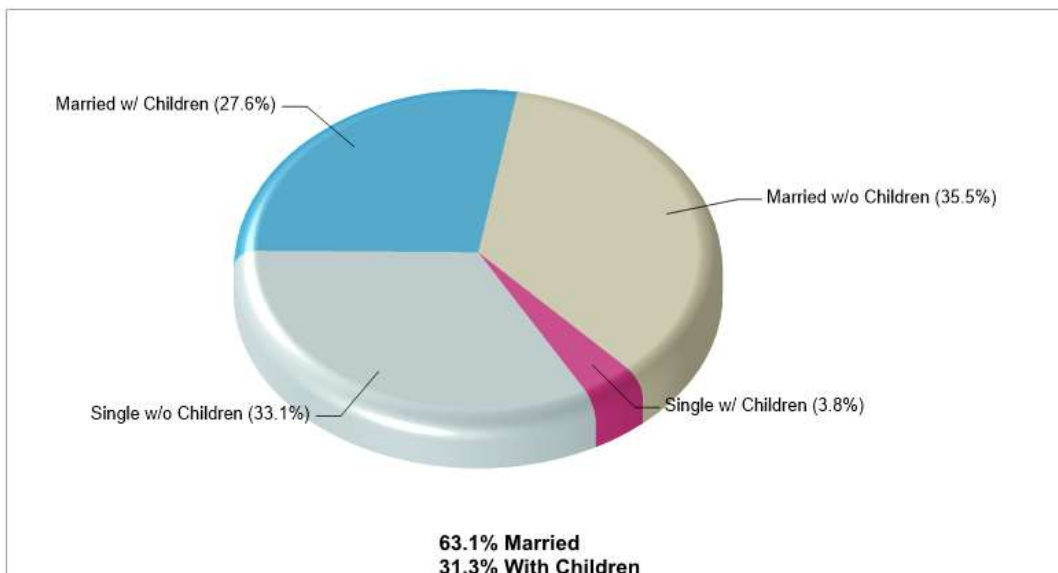

Location: Washington Twp, Northampton county, PA Neighborhood Household Characteristics

Prepared by RE/MAX real estate