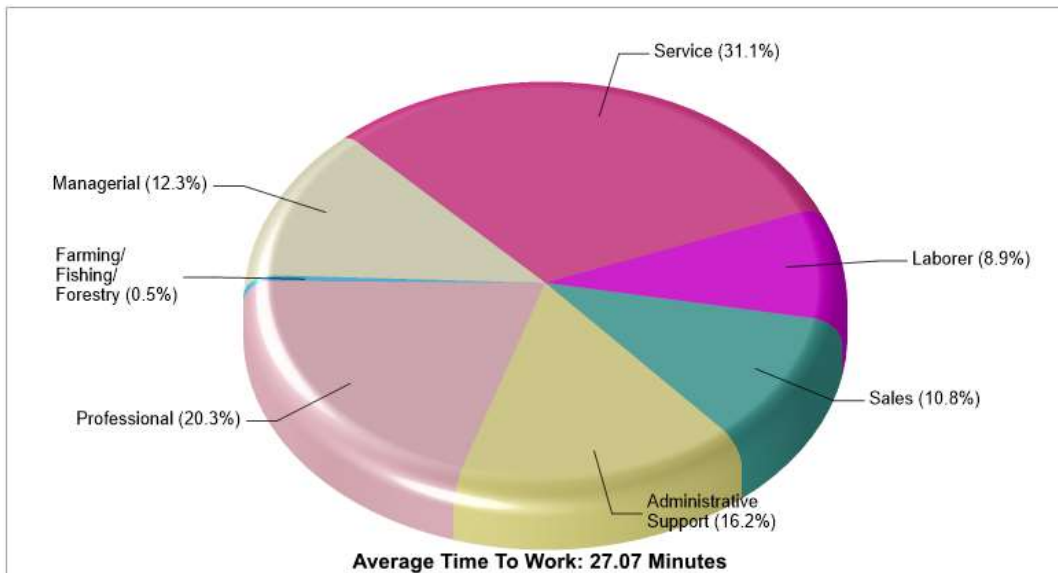

Location: Washington Twp, Northampton county, PA State Employment

Prepared by RE/MAX real estate