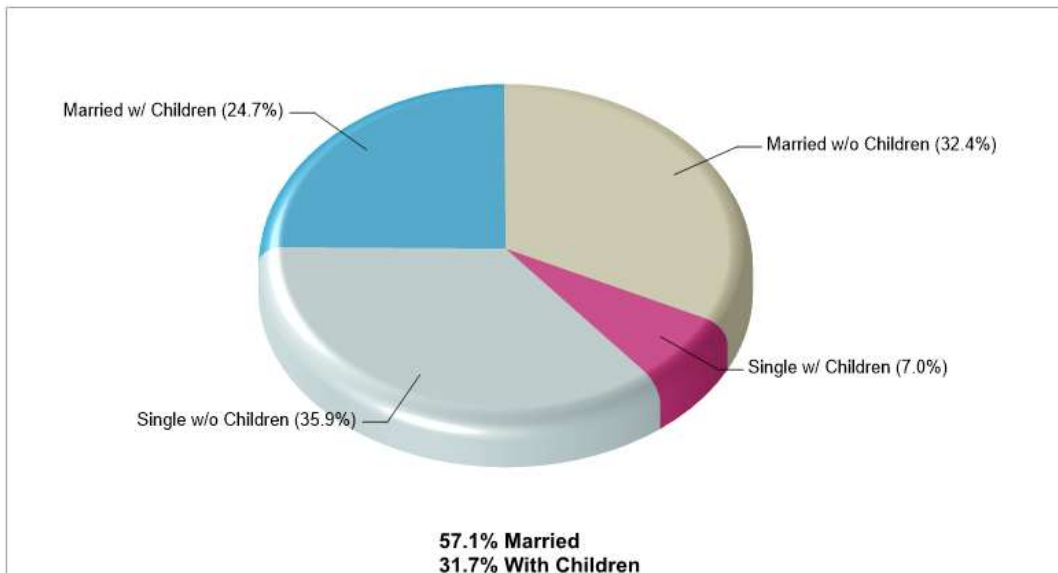

Location: Washington Twp, Northampton county, PA County Age Breakdown

Prepared by RE/MAX real estate

Location: Washington Twp, Northampton county, PA County Adult Education Level

Location: Washington Twp, Northampton county, PA County Household Characteristics