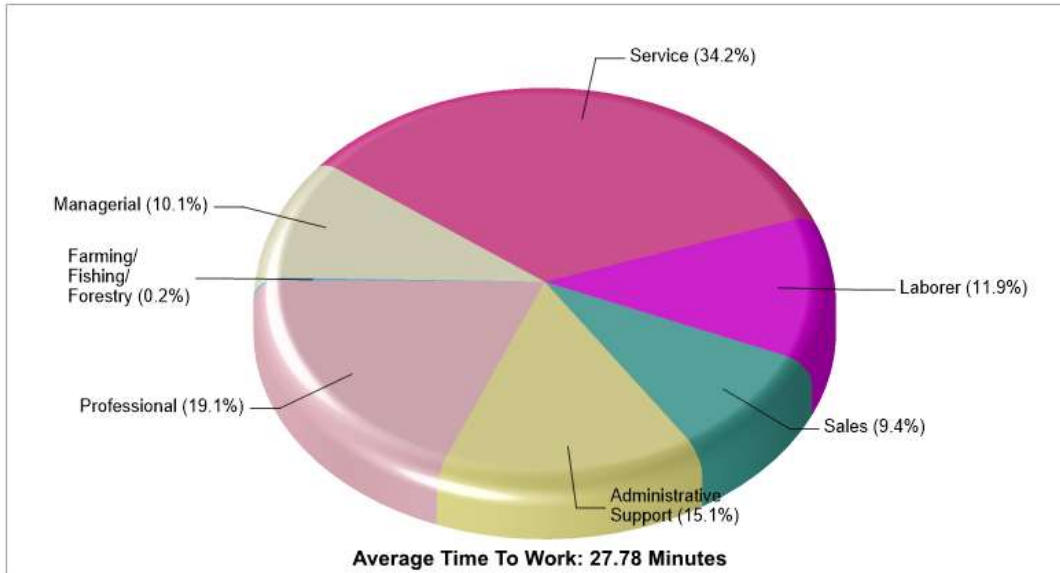

Location: Washington Twp, Northampton county, PA Neighborhood Employment

Prepared by RE/MAX real estate