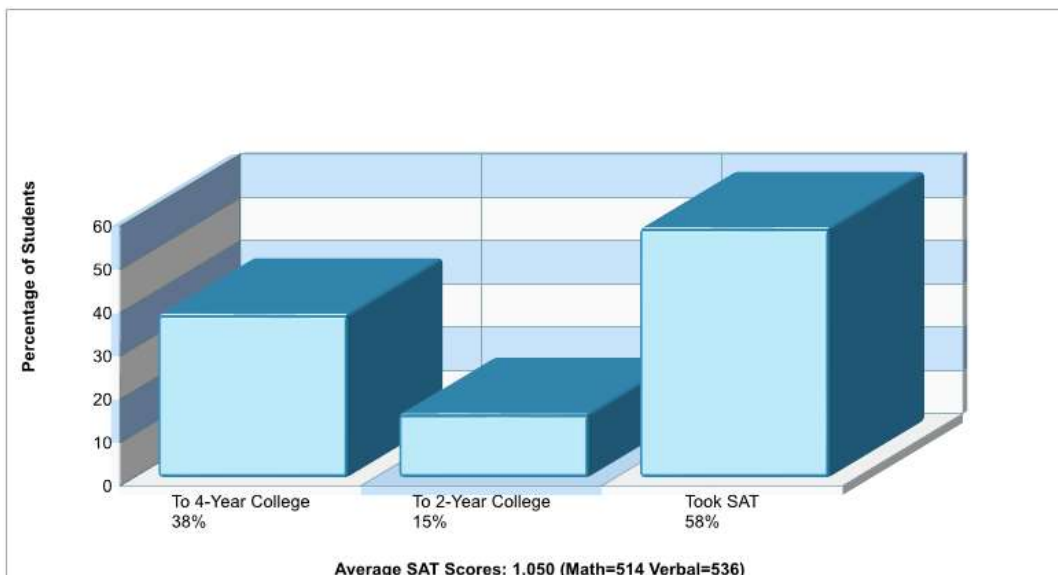

Location: Washington Twp, Northampton county, PA Student Enrollment By Grade

Location: Washington Twp, Northampton county, PA High School Statistics

Prepared by RE/MAX real estate

Location: Washington Twp, Northampton county, PA School Expenditures