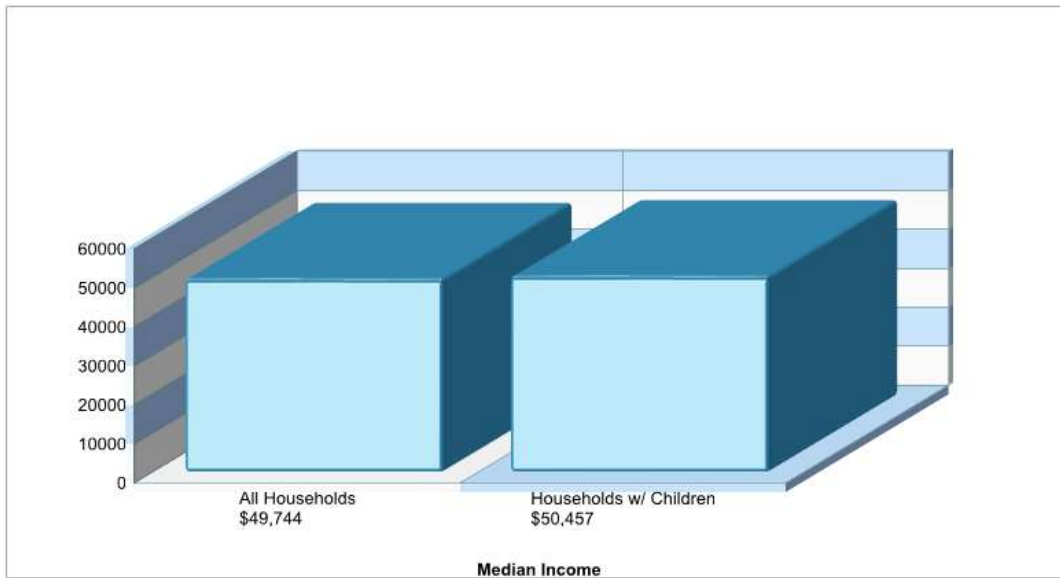

Location: Wilson, PA Household Income