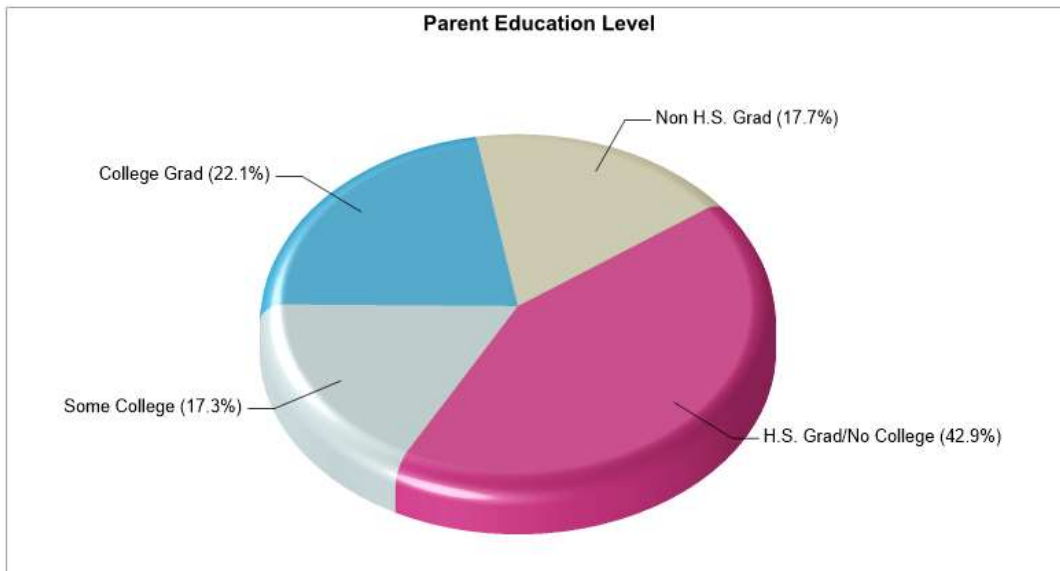

Location: Wilson, PA Parent Education Level

Prepared by RE/MAX real estate