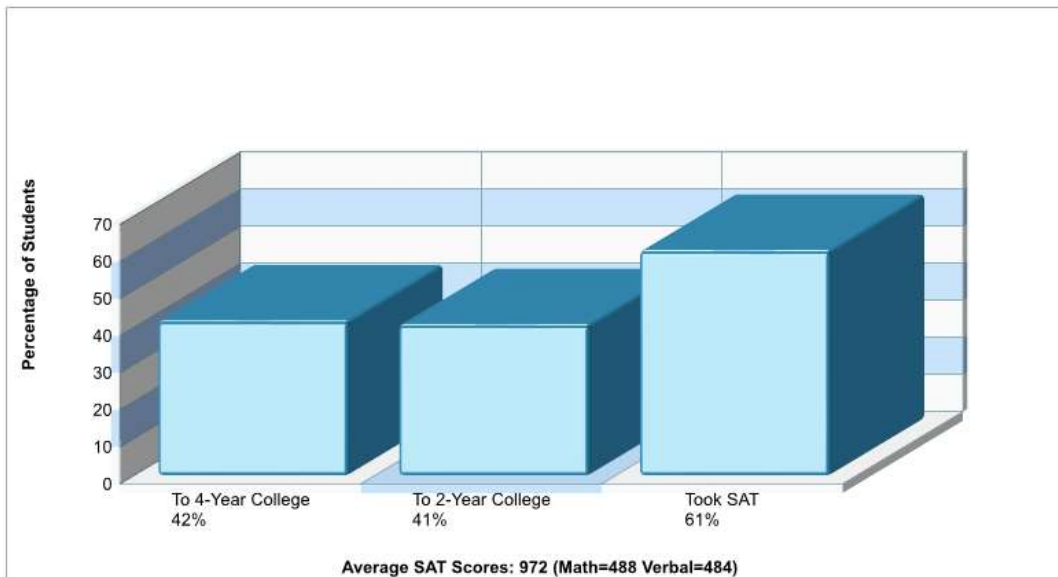

Location: Wind Gap, PA High School Statistics

Prepared by RE/MAX real estate