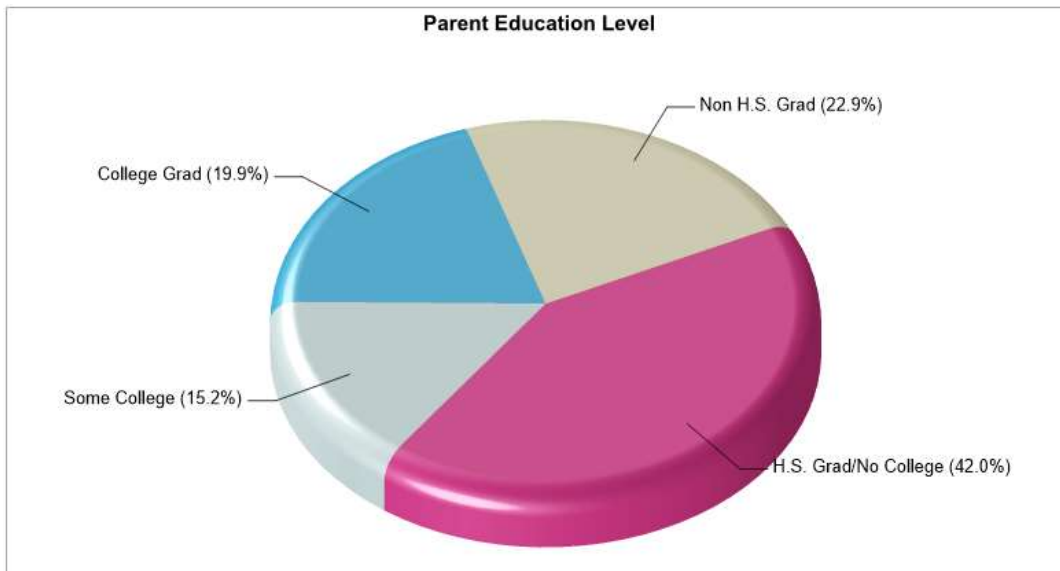

Prepared by RE/MAX real estate

Location: Wind Gap, PA Household Income

Location: Wind Gap, PA Parent Education Level

Prepared by RE/MAX real estate

Private Schools

IMMACULATE CONCEPTION SCHOOL

BABBITT AND HELLER AVES, PEN ARGYL, PA 18072