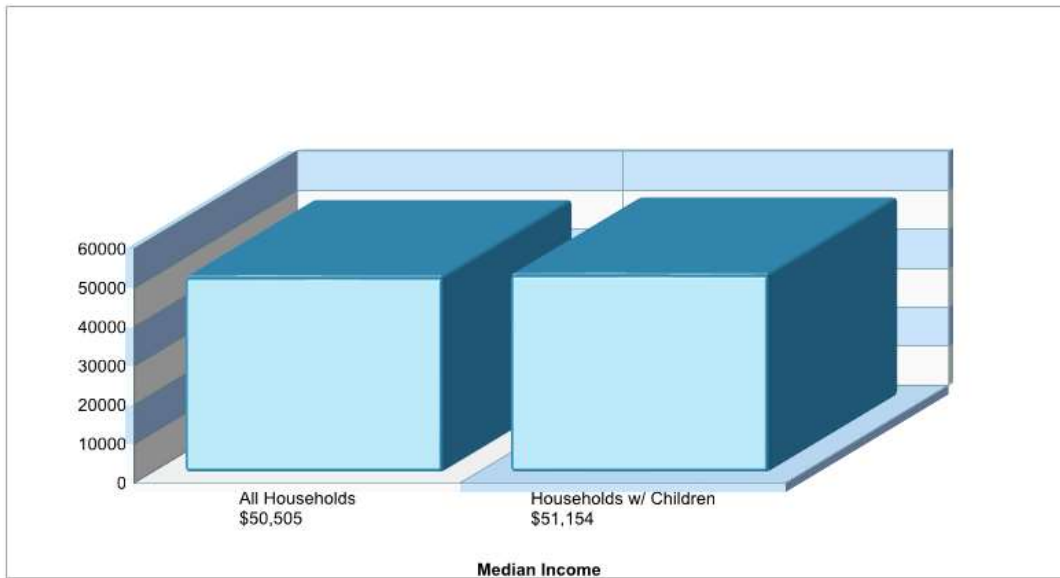

Location: Wind Gap, PA Household Income