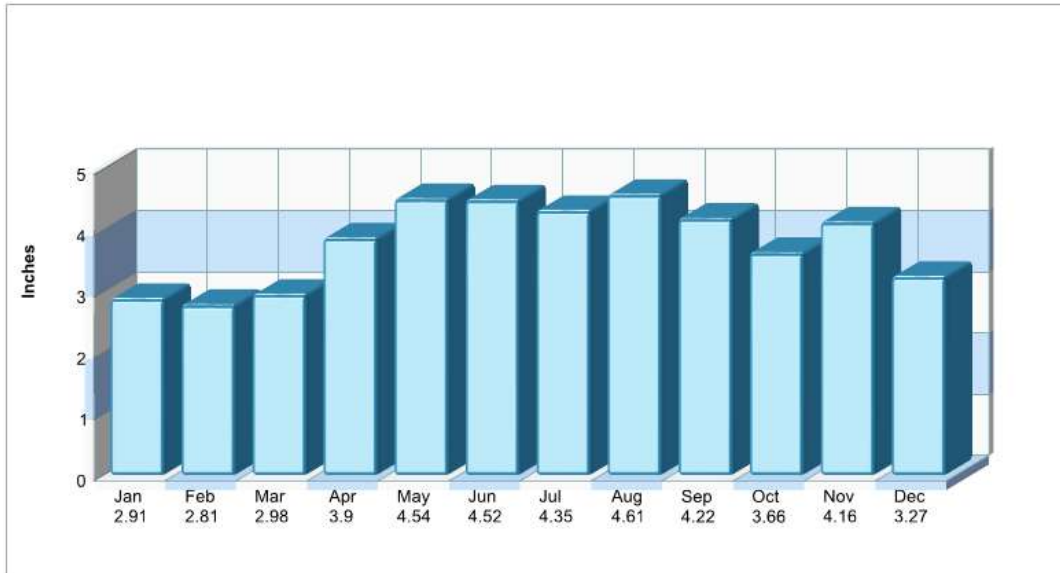

## Average Precipitation Measured at FREELAND (elevation: 1900ft.)