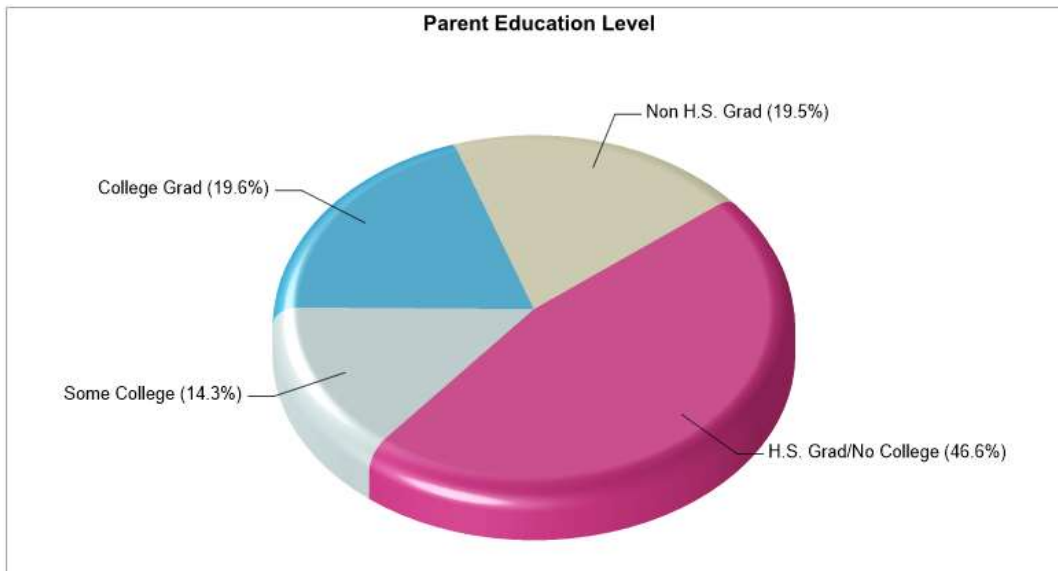

Location: Banks, PA Parent Education Level

Prepared by RE/MAX real estate