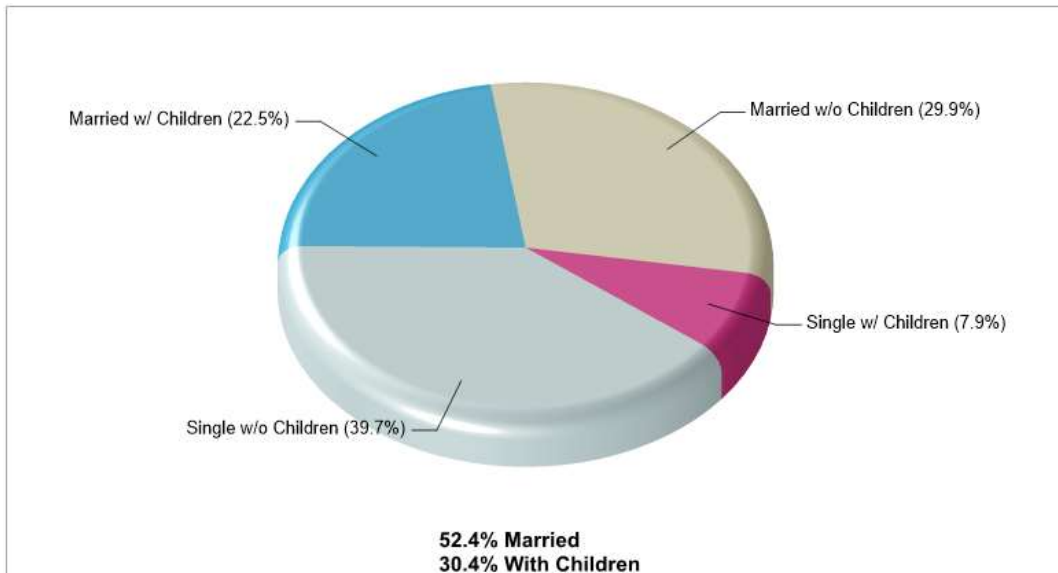

Prepared by RE/MAX real estate

State Facts

East Penn Twp

Prepared by RE/MAX real estate

© Homes Media Solutions

The accuracy of all information is deemed reliable, but is not guaranteed.

Location: East Penn Twp, PA State Household Characteristics