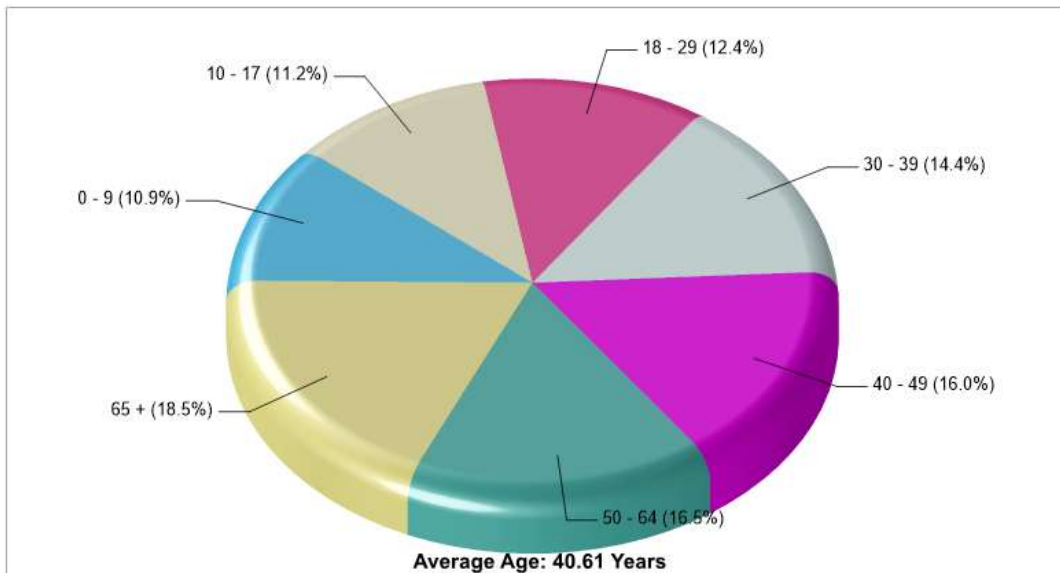

Phone: 6103779585

Distance from Subject: 4.75 miles

Prepared by RE/MAX real estate

County Facts

East Penn Twp

Prepared by RE/MAX real estate

Location: East Penn Twp, PA County Income

Location: East Penn Twp, PA County Age Breakdown