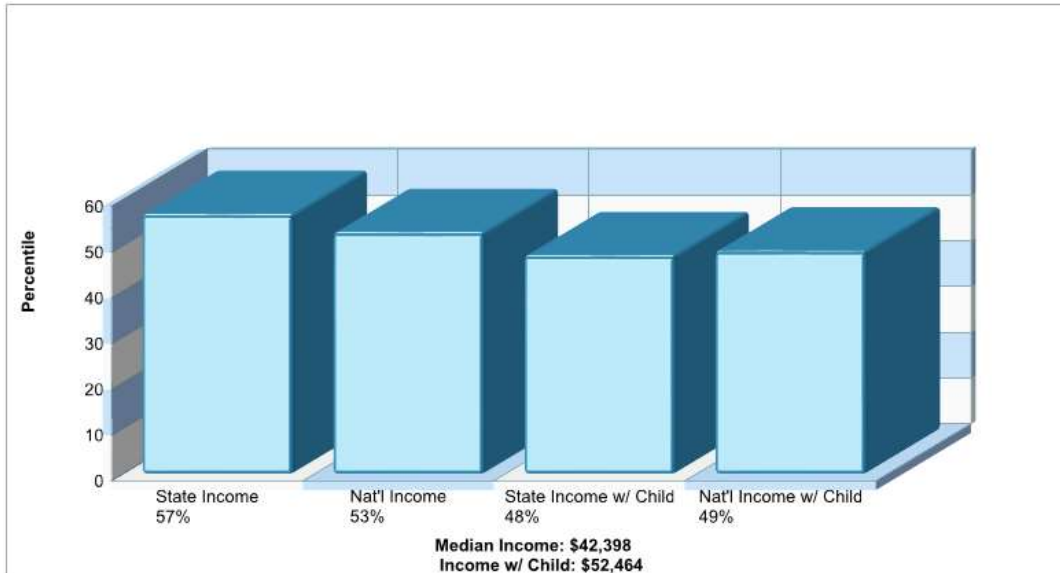

© Homes Media Solutions

The accuracy of all information is deemed reliable, but is not guaranteed.

Location: East Penn Twp, PA Neighborhood Income

Location: East Penn Twp, PA Neighborhood Age Breakdown

Prepared by RE/MAX real estate