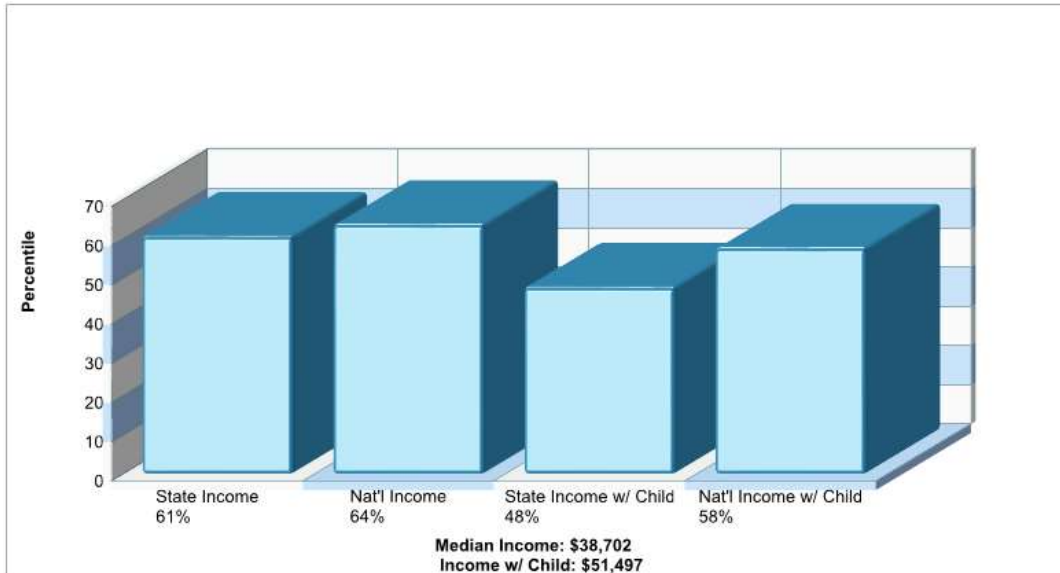

Phone: 6103779585

Distance from Subject: 4.75 miles

Prepared by RE/MAX real estate

County Facts

East Penn Twp

Prepared by RE/MAX real estate

Location: East Penn Twp, PA County Income

Location: East Penn Twp, PA County Age Breakdown