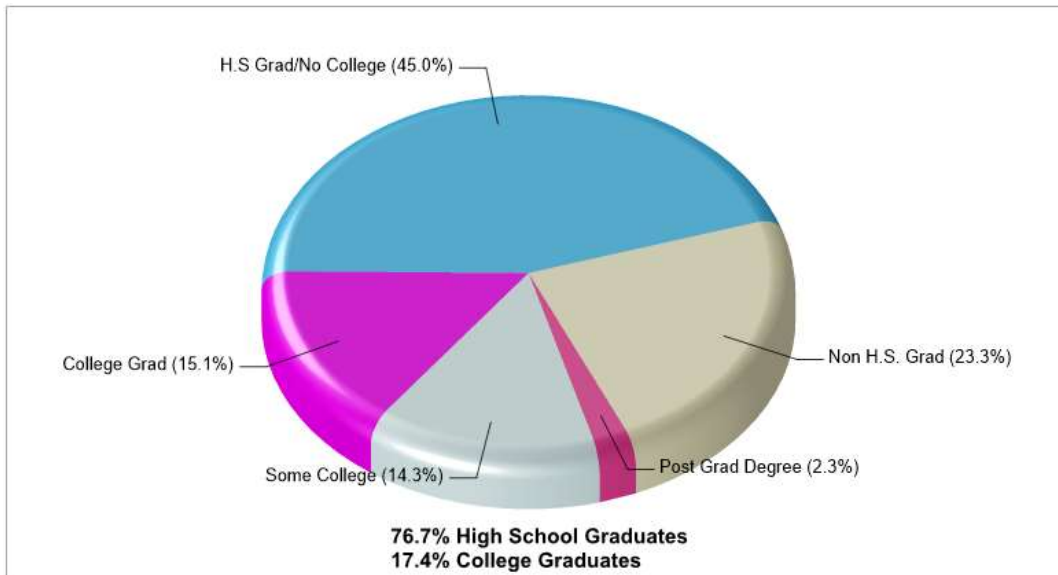

Location: East Penn Twp, PA Neighborhood Adult Education Level