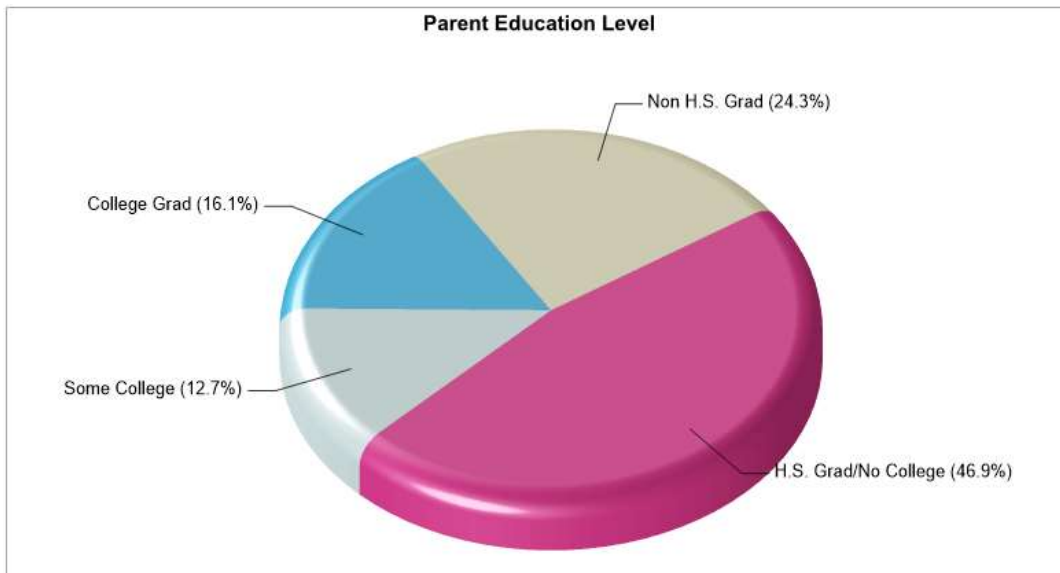

Location: East Penn Twp, PA Parent Education Level

Prepared by RE/MAX real estate