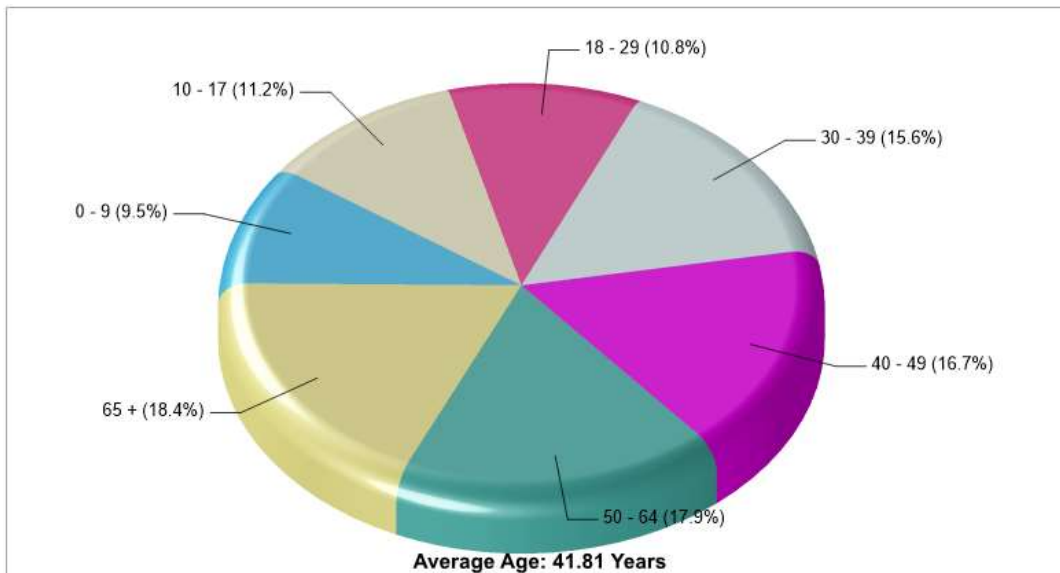

© Homes Media Solutions

The accuracy of all information is deemed reliable, but is not guaranteed.

Location: East Penn Twp, PA Neighborhood Income

Location: East Penn Twp, PA Neighborhood Age Breakdown

Prepared by RE/MAX real estate