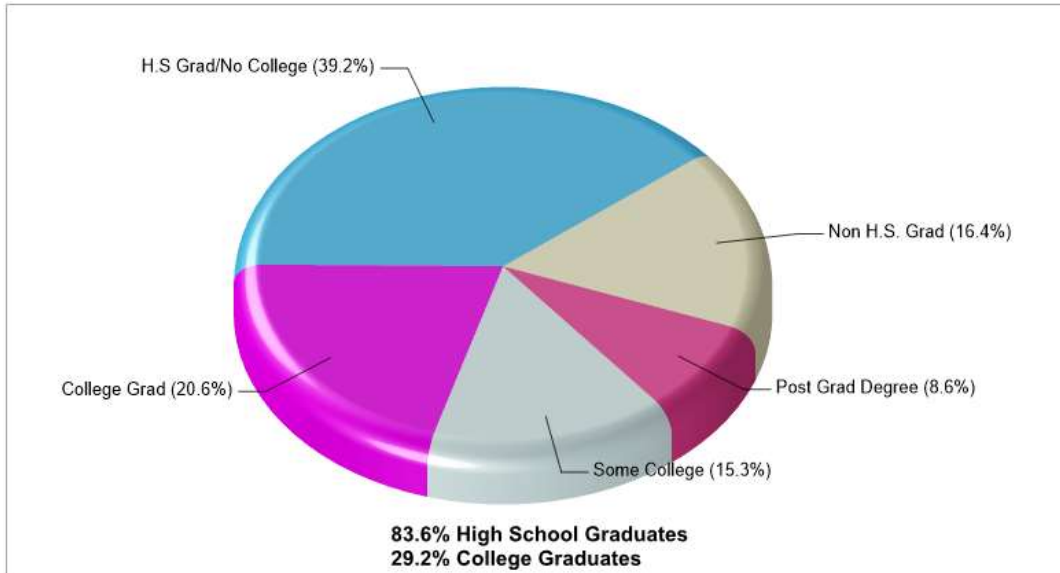

**Location: East Penn Twp, PA
State Adult Education Level**