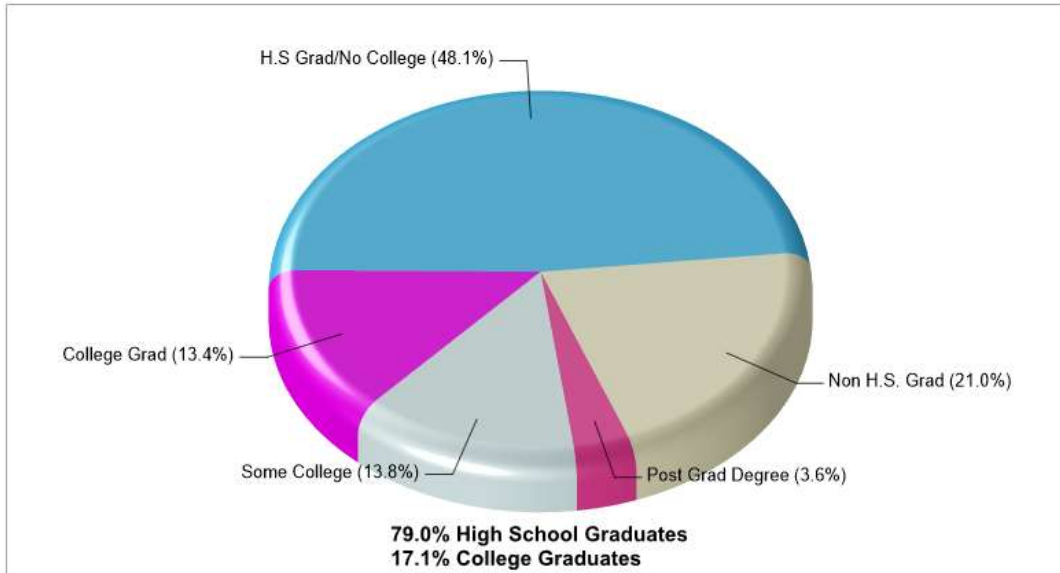

Location: East Penn Twp, PA County Adult Education Level