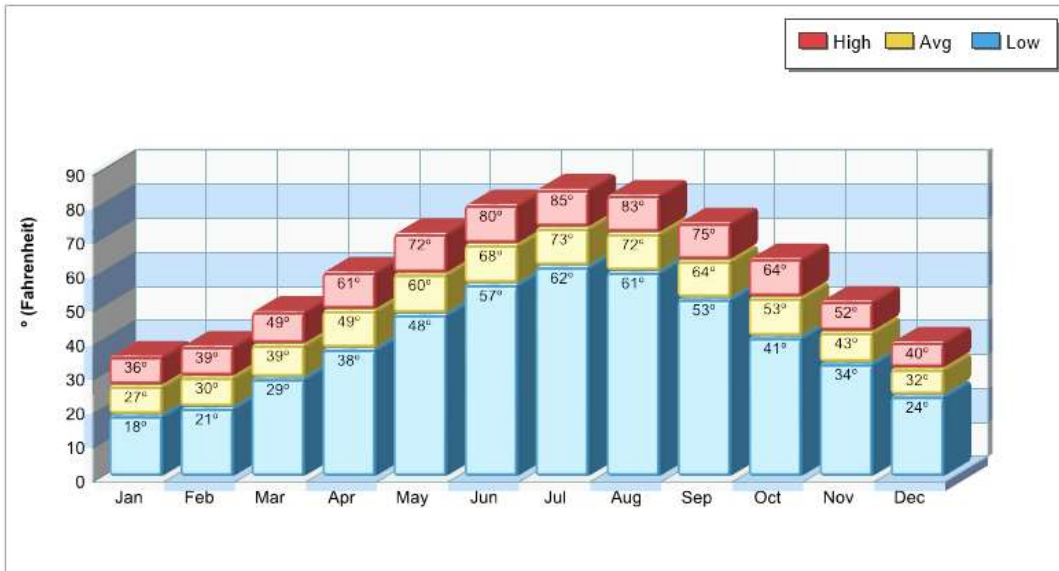

Prepared by RE/MAX real estate

Average Precipitation Measured at PALMERTON (elevation: 410ft.)

Temperature Measured at PALMERTON (elevation: 410ft.)

Prepared by RE/MAX real estate

Houses of Worship

East Penn Twp