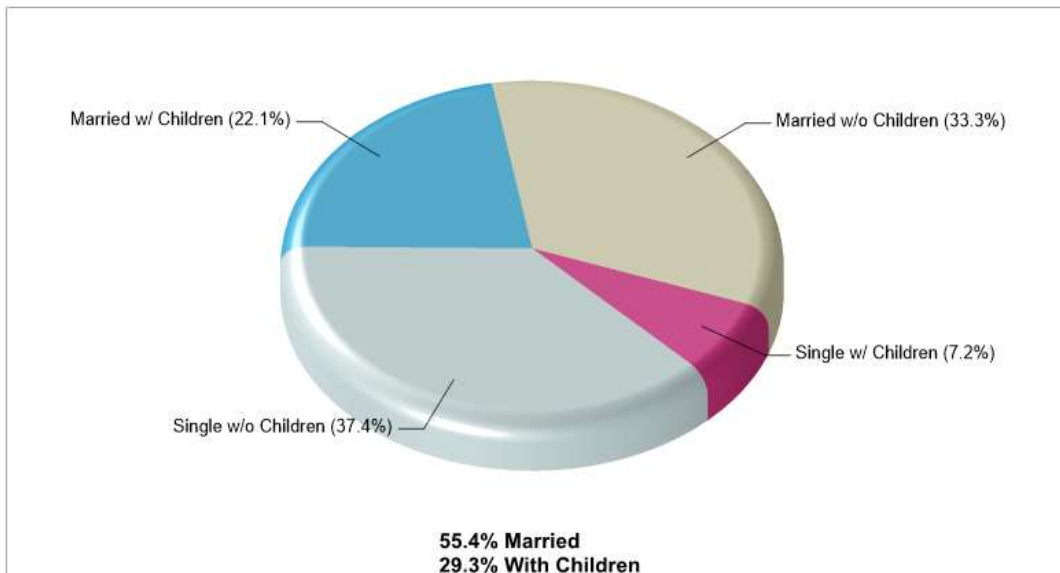

Location: East Penn Twp, PA County Household Characteristics

Prepared by RE/MAX real estate