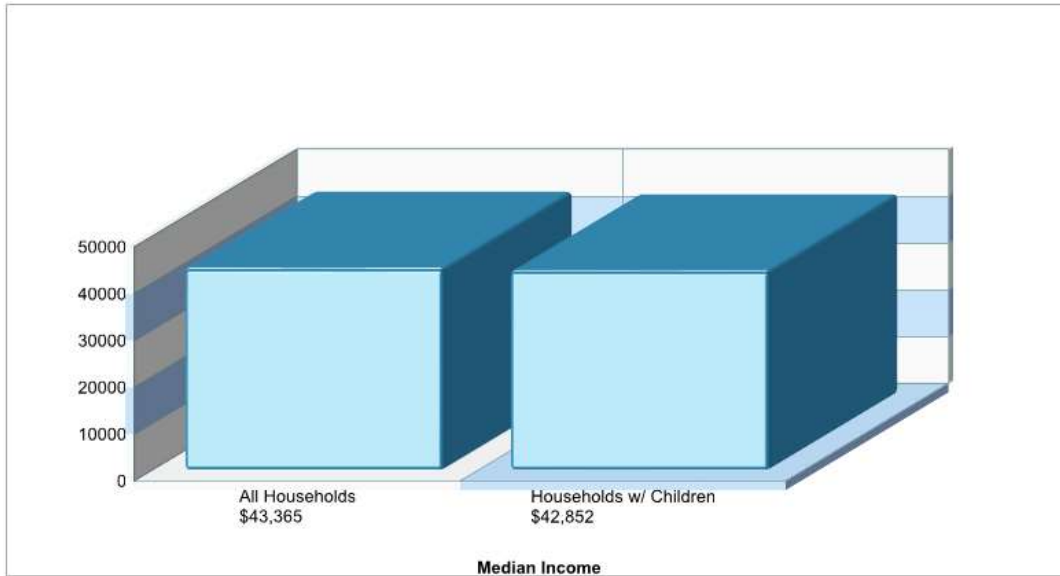

Location: East Penn Twp, PA Household Income