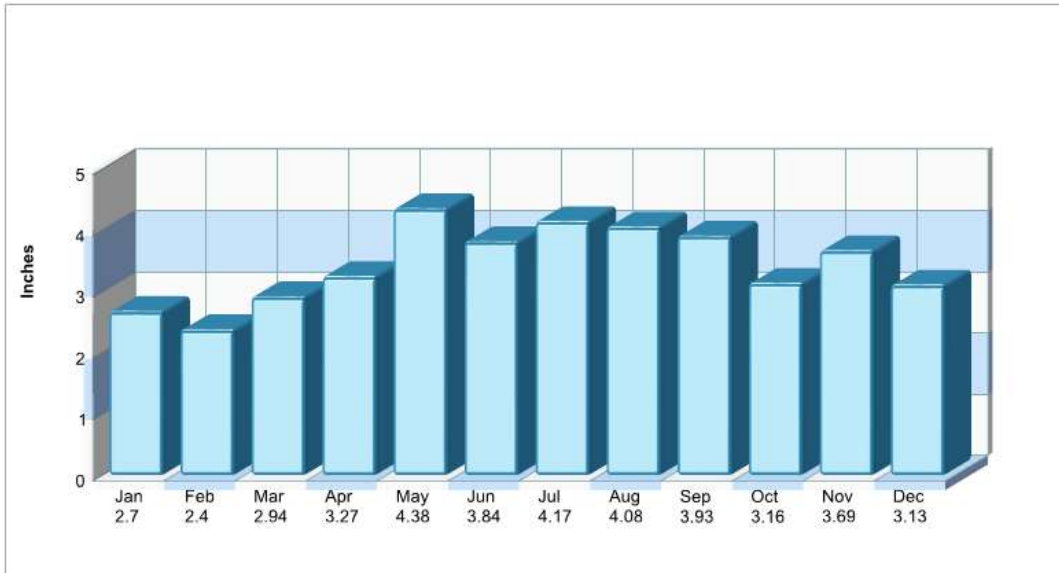

Prepared by RE/MAX real estate

Average Precipitation Measured at PALMERTON (elevation: 410ft.)

Temperature Measured at PALMERTON (elevation: 410ft.)

Prepared by RE/MAX real estate

Houses of Worship

East Penn Twp