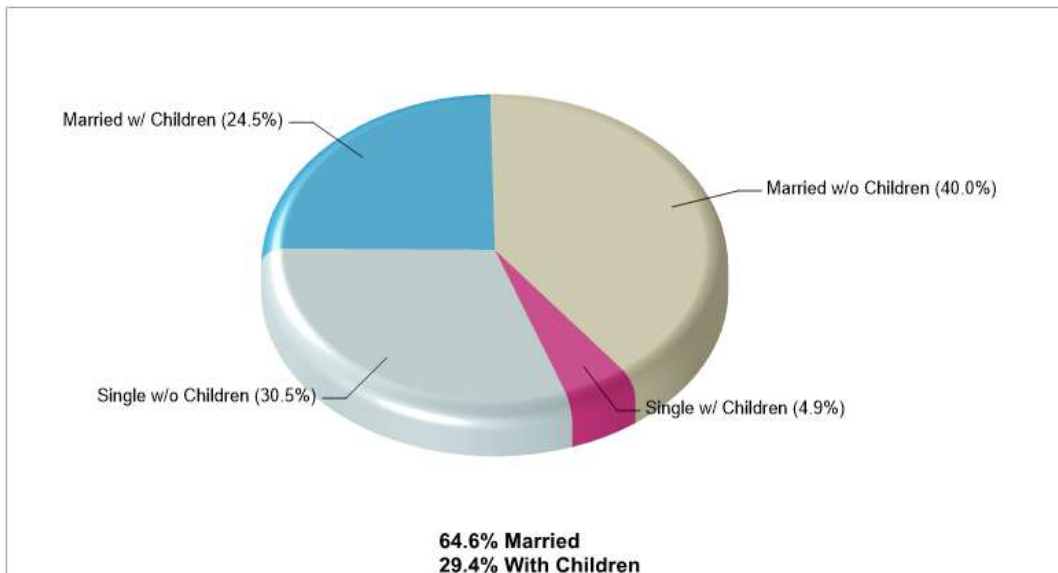

Location: East Penn Twp, PA Neighborhood Household Characteristics

Prepared by RE/MAX real estate