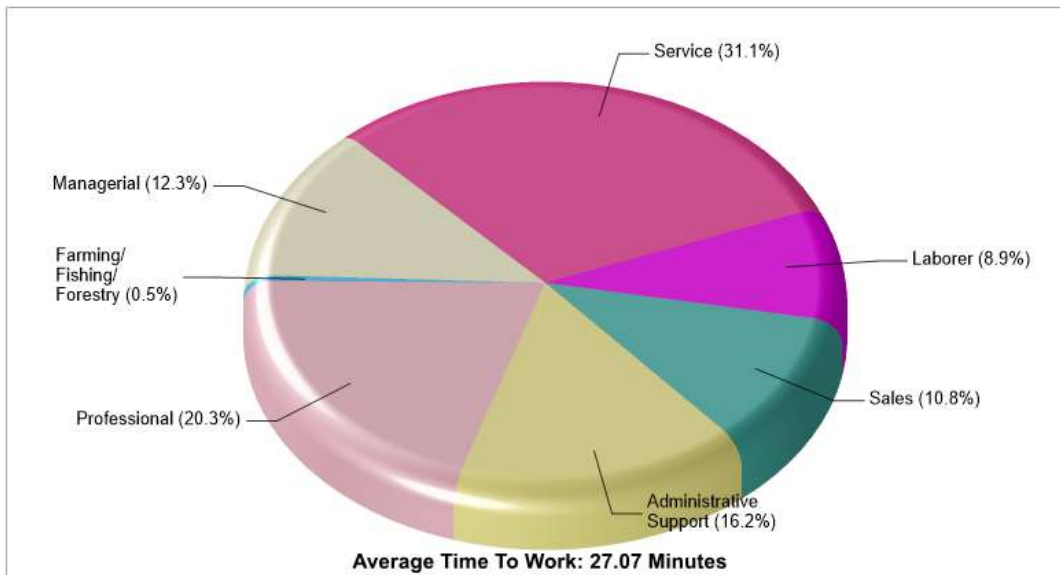

Location: East Penn Twp, PA State Age Breakdown

Prepared by RE/MAX real estate

**Location: East Penn Twp, PA
State Adult Education Level**

**Location: East Penn Twp, PA
State Employment**

Prepared by RE/MAX real estate