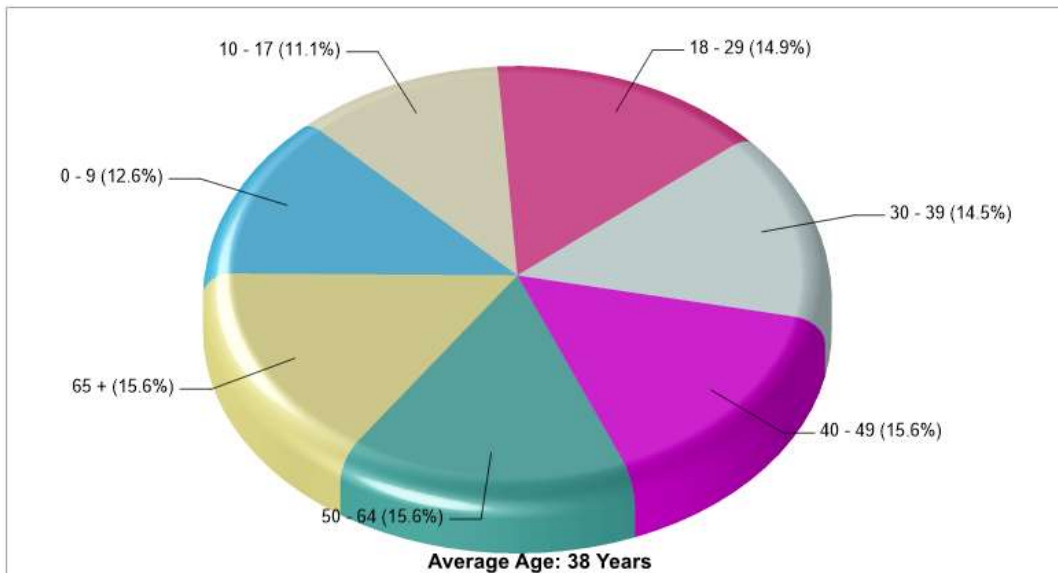

Location: East Penn Twp, PA State Age Breakdown

Prepared by RE/MAX real estate