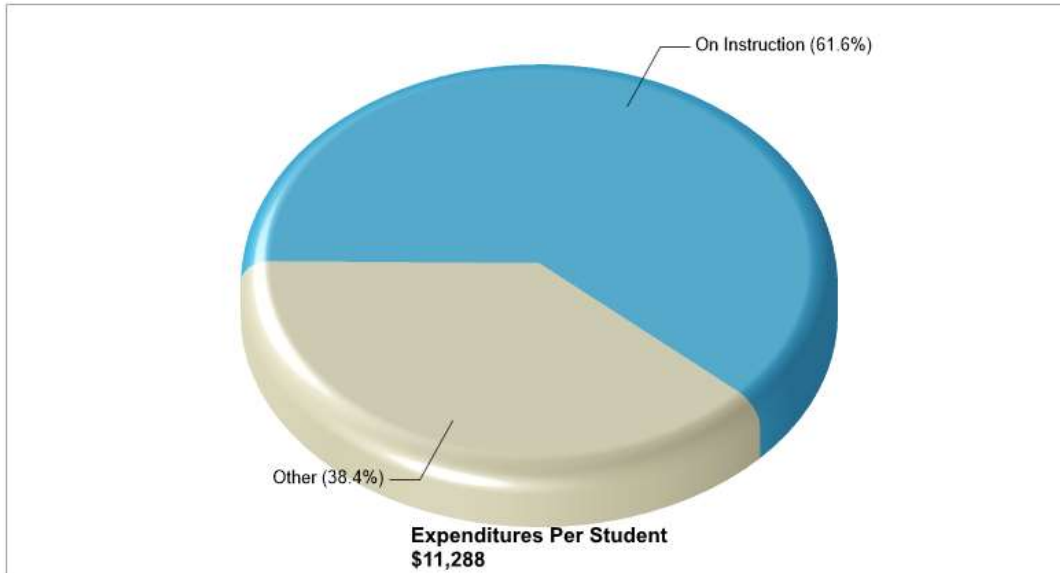

Location: East Penn Twp, PA School Expenditures