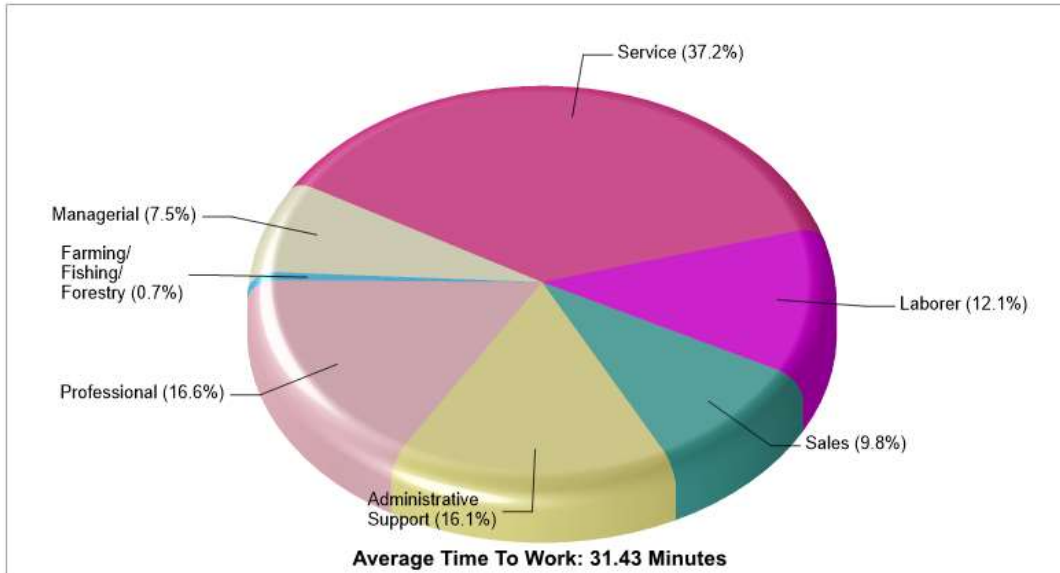

Location: East Penn Twp, PA Neighborhood Adult Education Level

Location: East Penn Twp, PA Neighborhood Household Characteristics

Prepared by RE/MAX real estate

Location: East Penn Twp, PA Neighborhood Employment