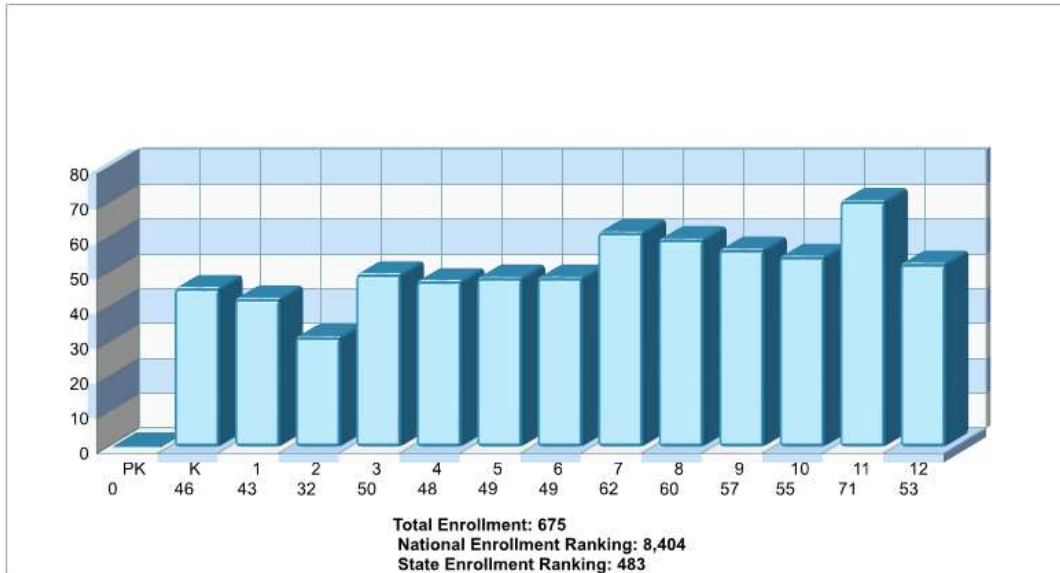

## School Information

## Location: East Side Boro, PA Student Enrollment By Grade