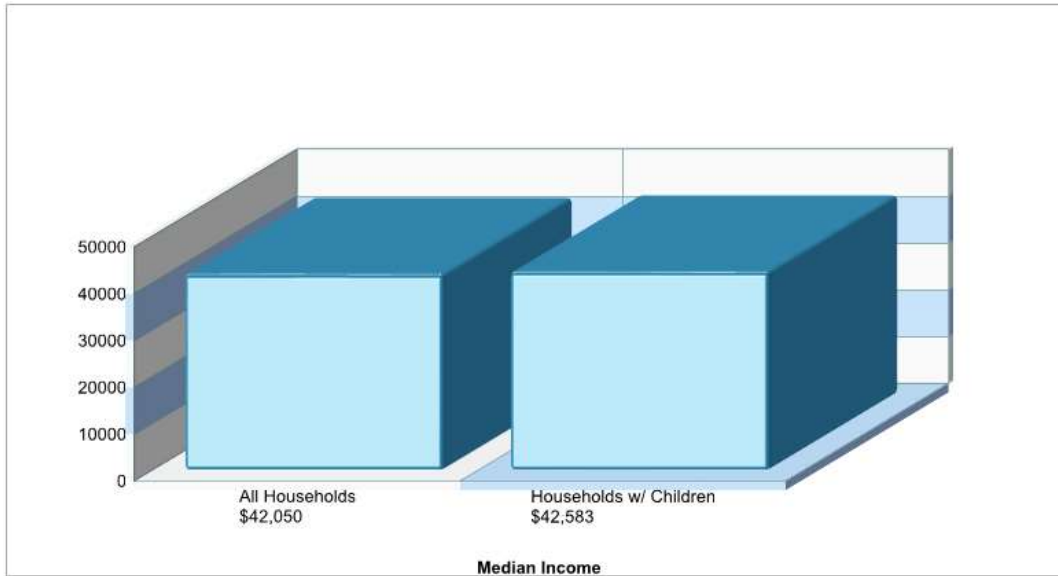

### WEATHERLY AREA SHS

601 6TH ST, WEATHERLY, PA 18255

**Phone:** (570)427-8521

**Grades:** 09 - 12

**Distance from Subject:** 8.9 Miles  
**Student/Teacher Ratio:** 16.9 to 1  
**Mascot:** Wreckers  
**Average SAT:** 1030(Math 510 Verbal 520)  
**Students Taking SAT:** 60%  
**Average ACT:** N/A  
**Students Taking ACT:** N/A  
**Enrollment By Grade:** 9-57 10-55 11-71 12-53

## Location: East Side Boro, PA Household Income