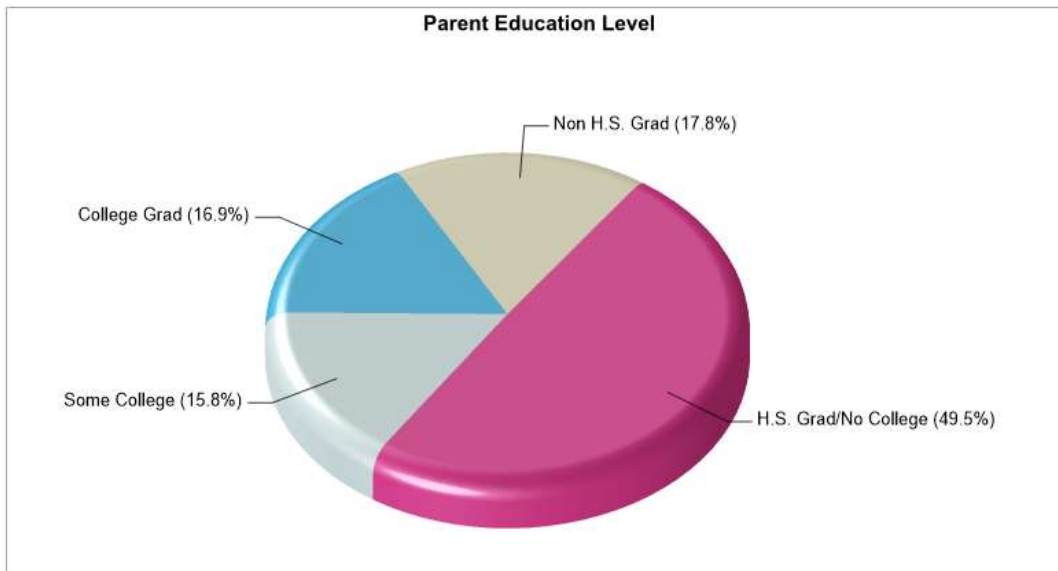

Location: East Side Boro, PA Parent Education Level

Prepared by RE/MAX real estate