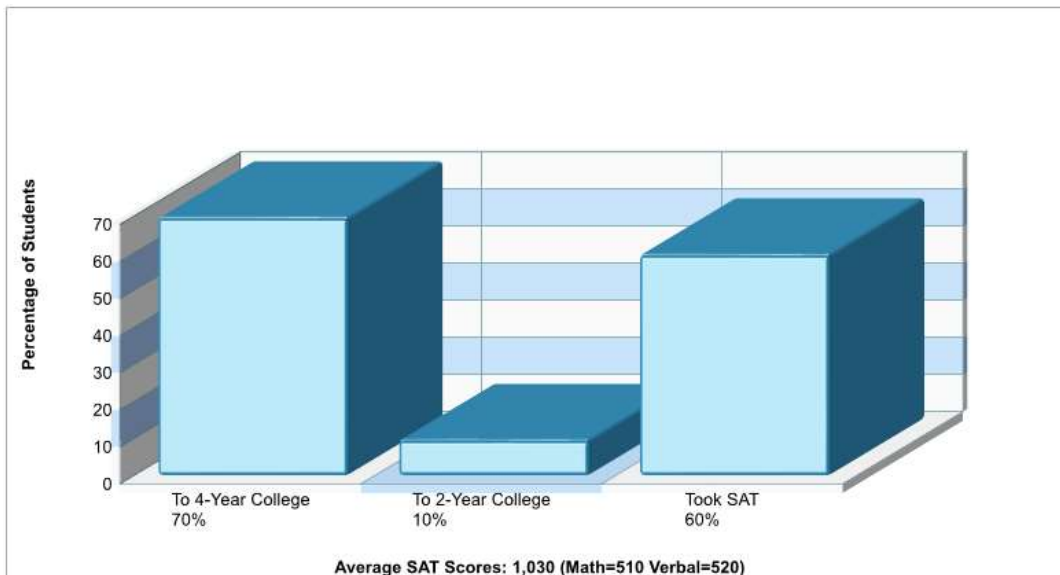

Location: East Side Boro, PA High School Statistics

Prepared by RE/MAX real estate