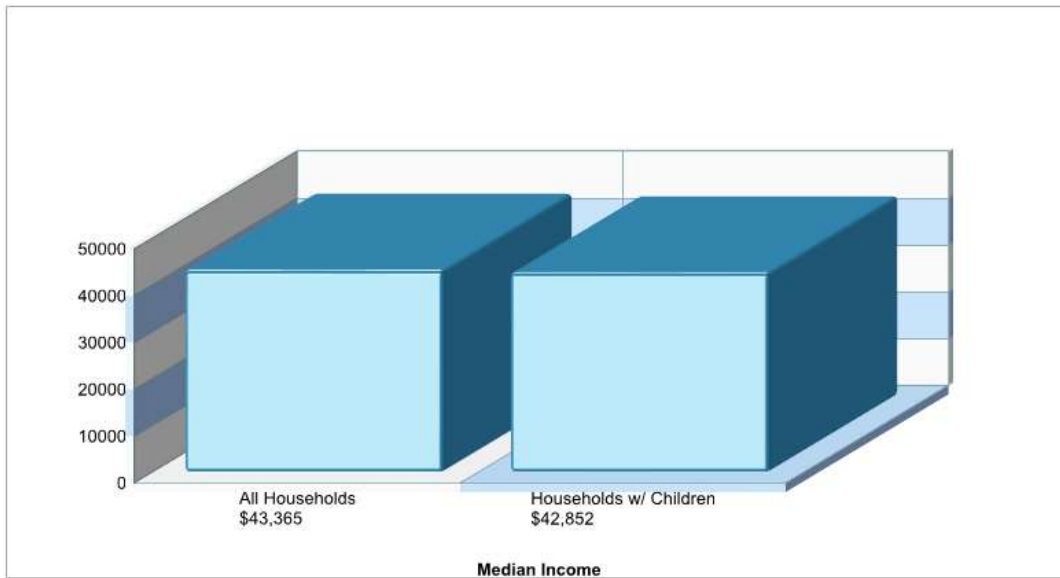

Location: Franklin Twp Carbon County, PA Household Income