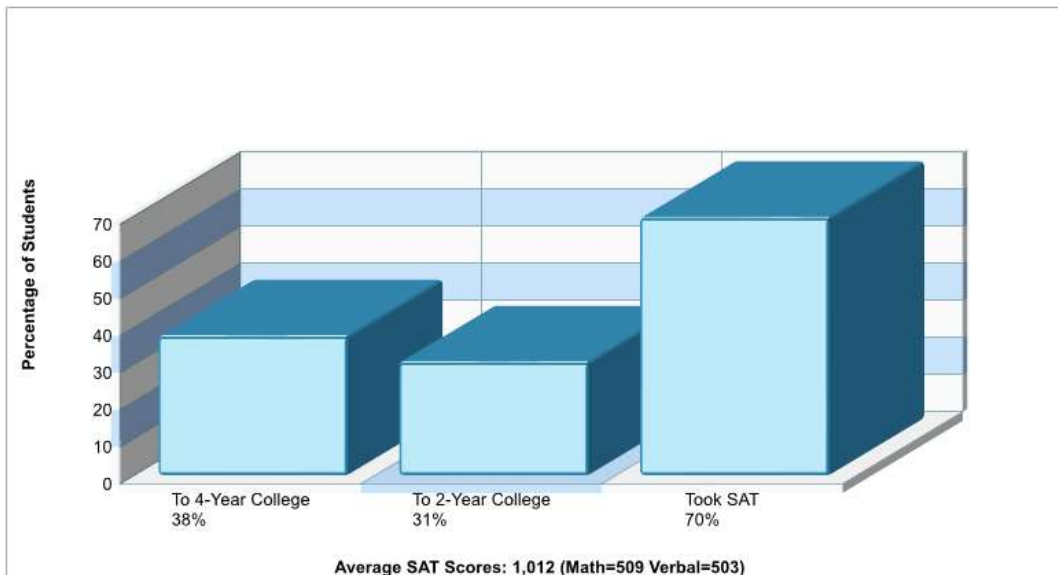

© Homes Media Solutions

The accuracy of all information is deemed reliable, but is not guaranteed.

Location: Franklin Twp Carbon County, PA Student Enrollment By Grade

Location: Franklin Twp Carbon County, PA High School Statistics