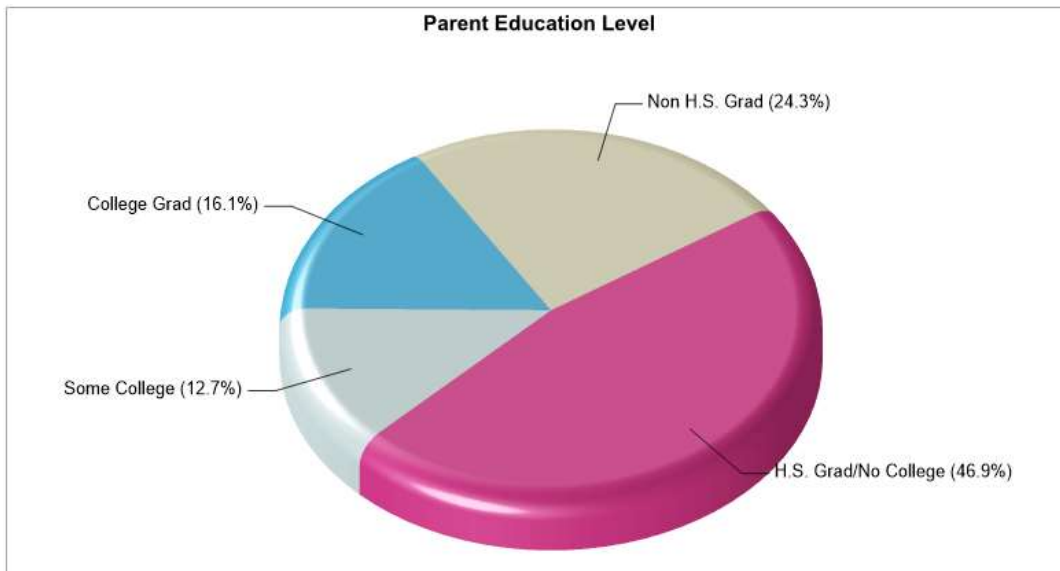

Location: Franklin Twp Carbon County, PA Parent Education Level

Prepared by RE/MAX real estate