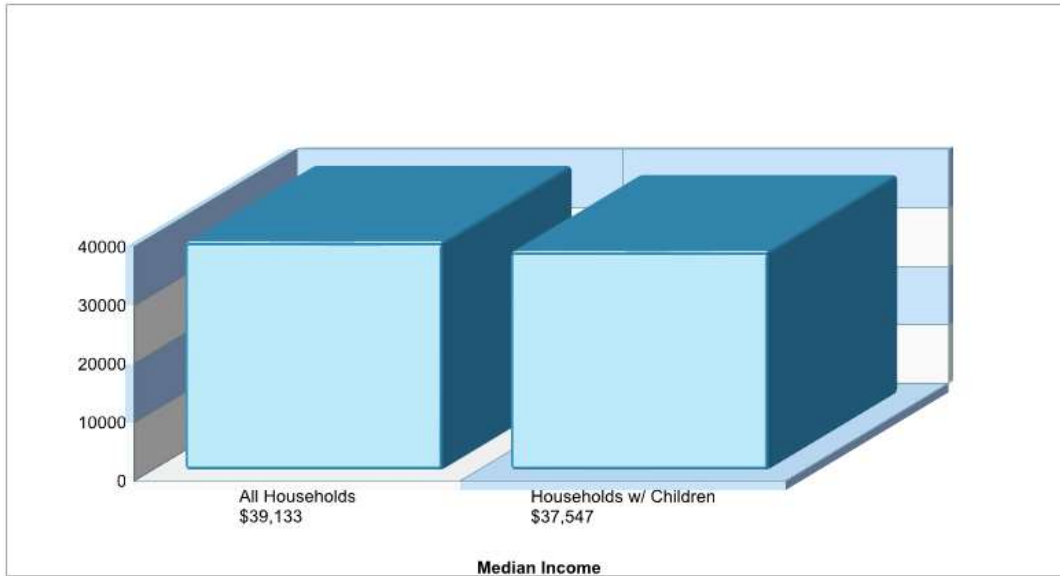

School Type: Regular

Students/Teachers: 858/55

School Colors : Gold

Graduates To 2-Year College: N/A

Graduates To 4-Year College: N/A

National Merit Finalists: N/A

Prepared by RE/MAX real estate

Location: Landsford, PA Household Income