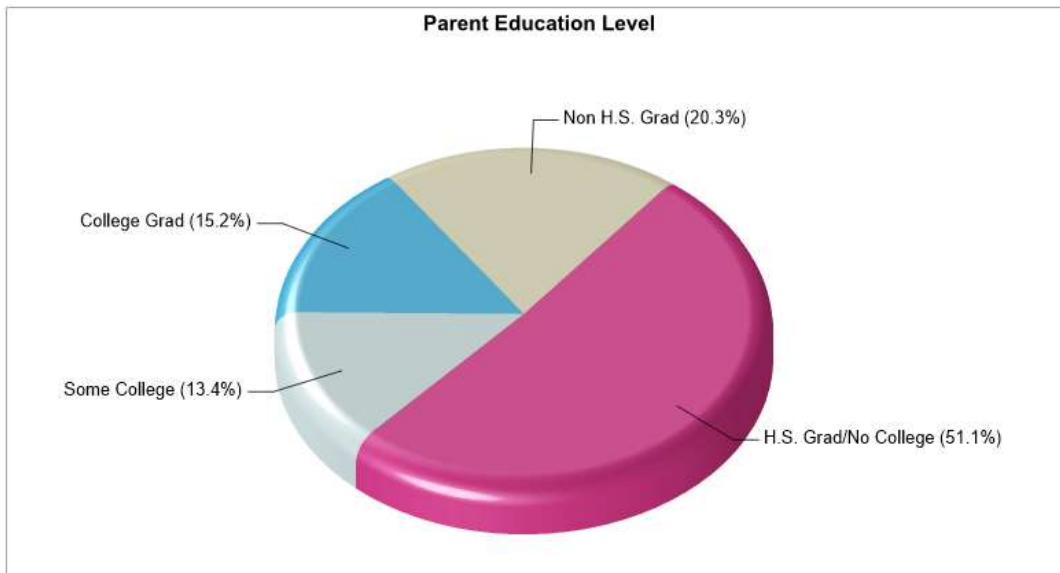

Location: Landsford, PA Parent Education Level

Prepared by RE/MAX real estate