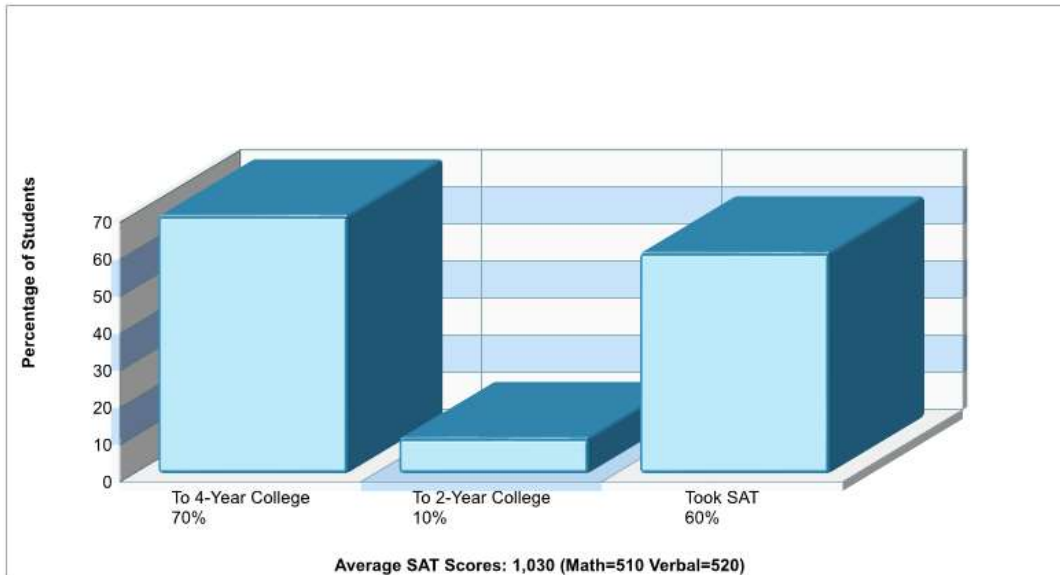

Location: Lausanne Twp, PA High School Statistics

Prepared by RE/MAX real estate