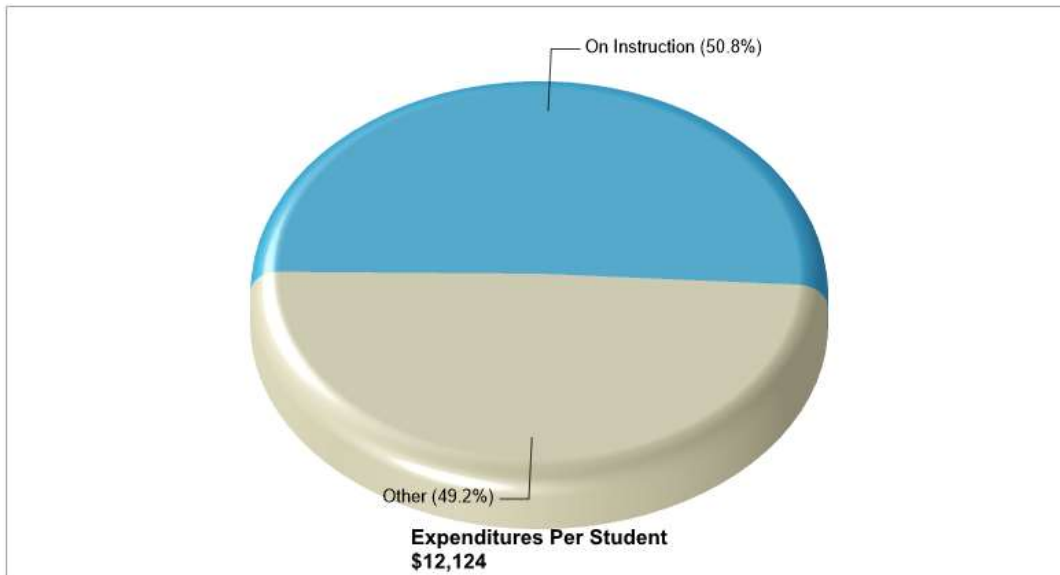

Location: Lausanne Twp, PA School Expenditures