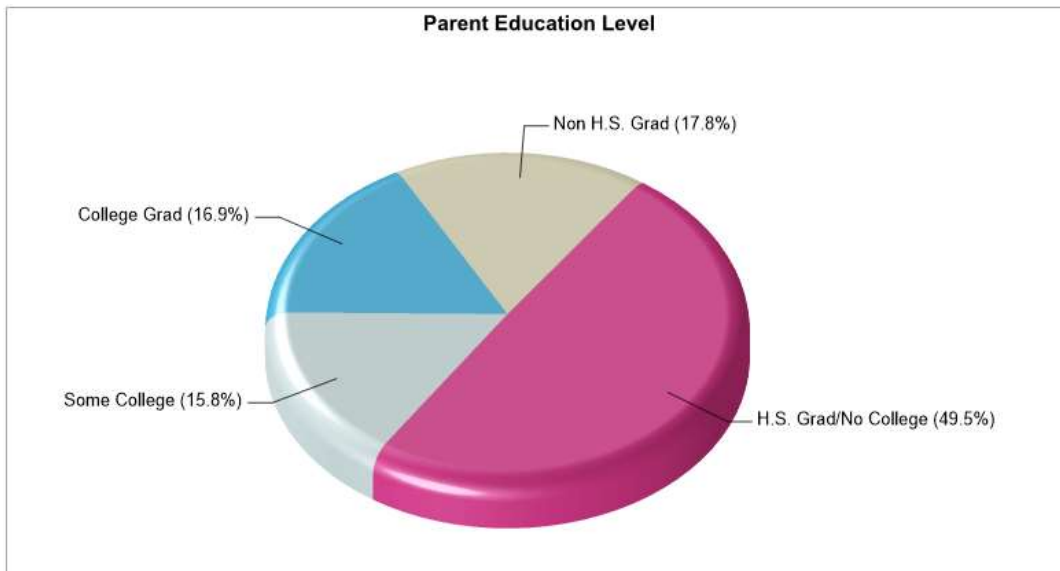

Location: Lausanne Twp, PA Parent Education Level

Prepared by RE/MAX real estate