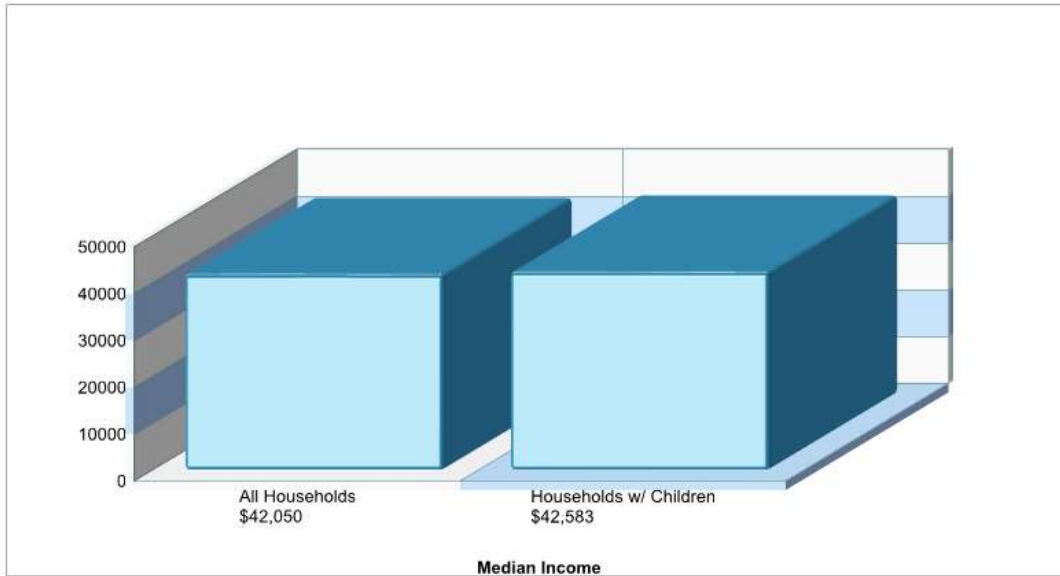

Location: Lausanne Twp, PA Household Income