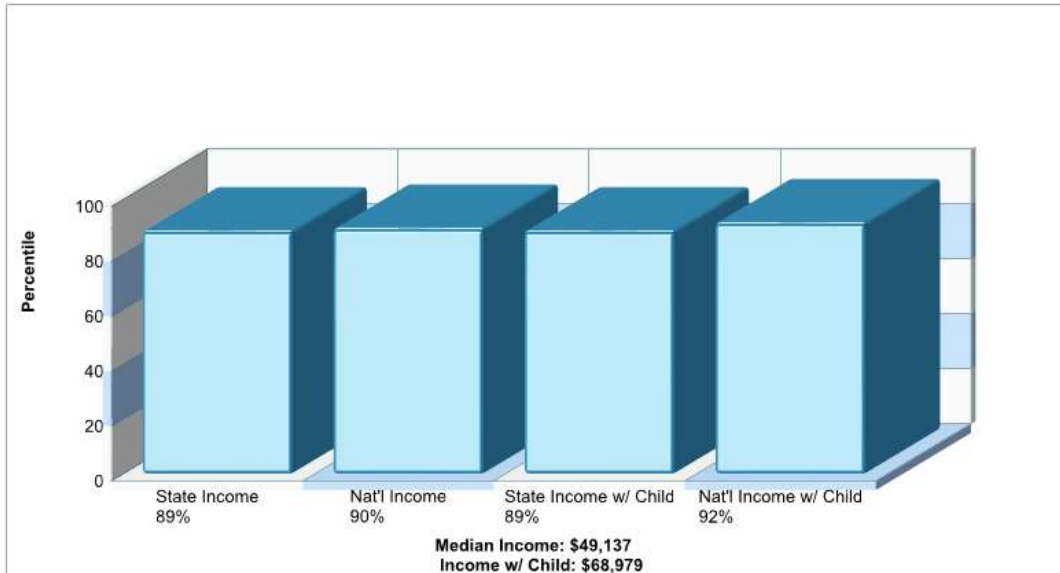

Phone: 6107676546

Distance from Subject: 4.74 miles

Prepared by RE/MAX real estate

County Facts

Lehigh Twp

Prepared by RE/MAX real estate

Location: Lehigh Twp, PA County Income

Location: Lehigh Twp, PA County Age Breakdown