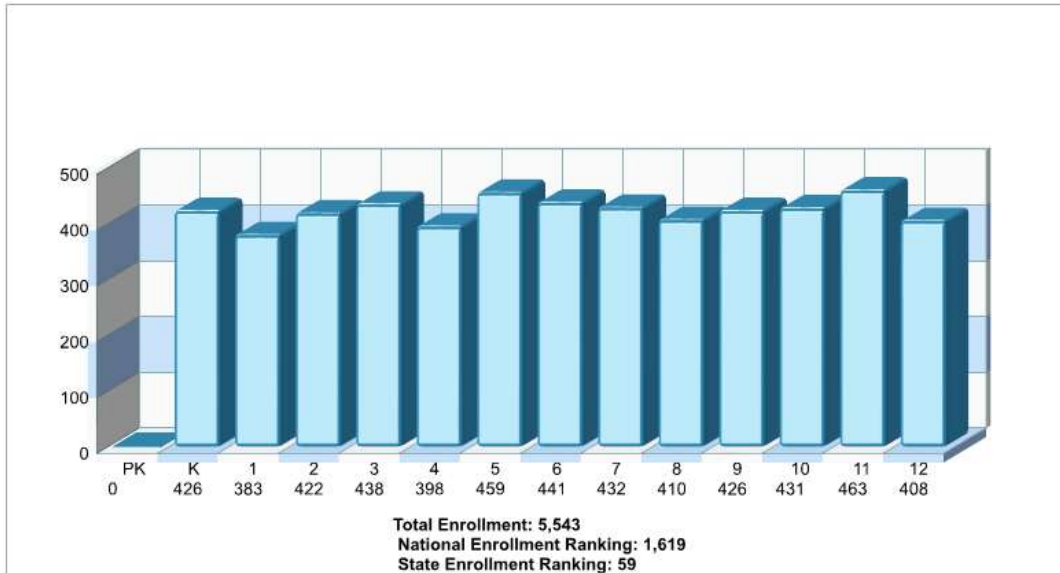

© Homes Media Solutions

The accuracy of all information is deemed reliable, but is not guaranteed.

Location: Lehigh Twp, PA Student Enrollment By Grade

Location: Lehigh Twp, PA High School Statistics

Prepared by RE/MAX real estate