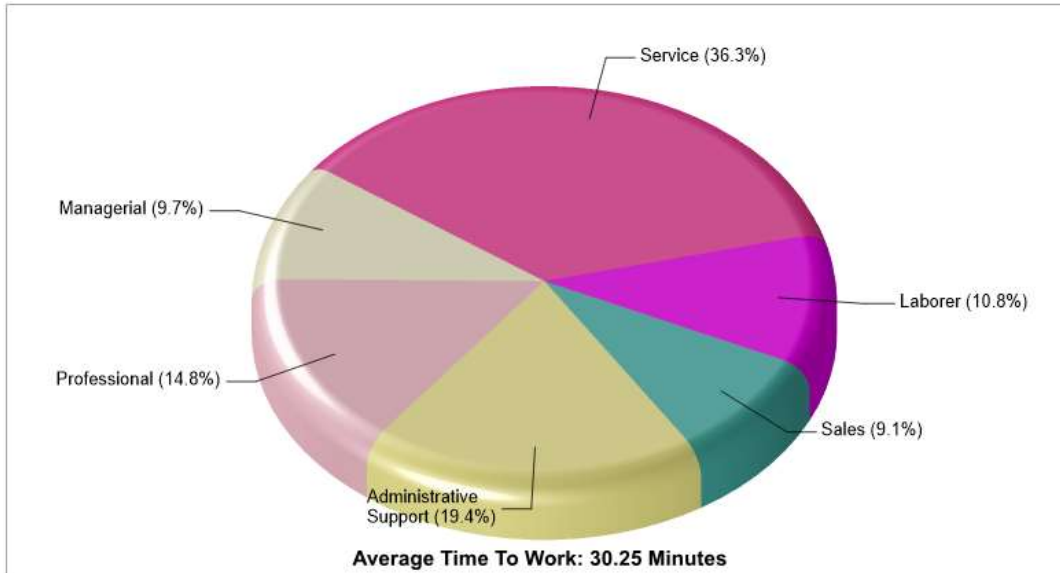

Location: Lehigh Twp, PA Neighborhood Employment

Prepared by RE/MAX real estate