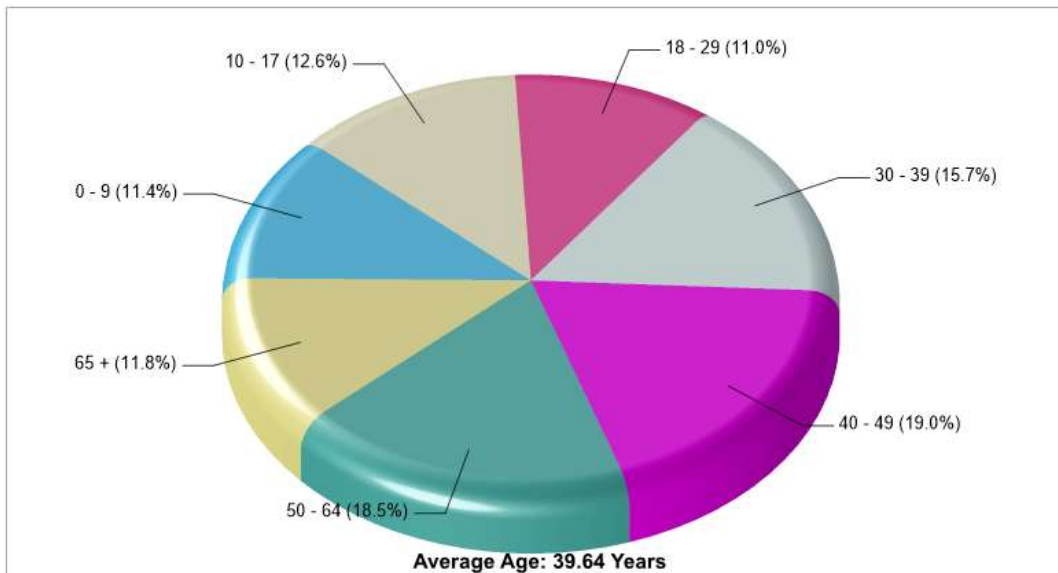

The accuracy of all information is deemed reliable, but is not guaranteed.

Location: Lehigh Twp, PA Neighborhood Income

Location: Lehigh Twp, PA Neighborhood Age Breakdown

Prepared by RE/MAX real estate

Location: Lehigh Twp, PA Neighborhood Adult Education Level