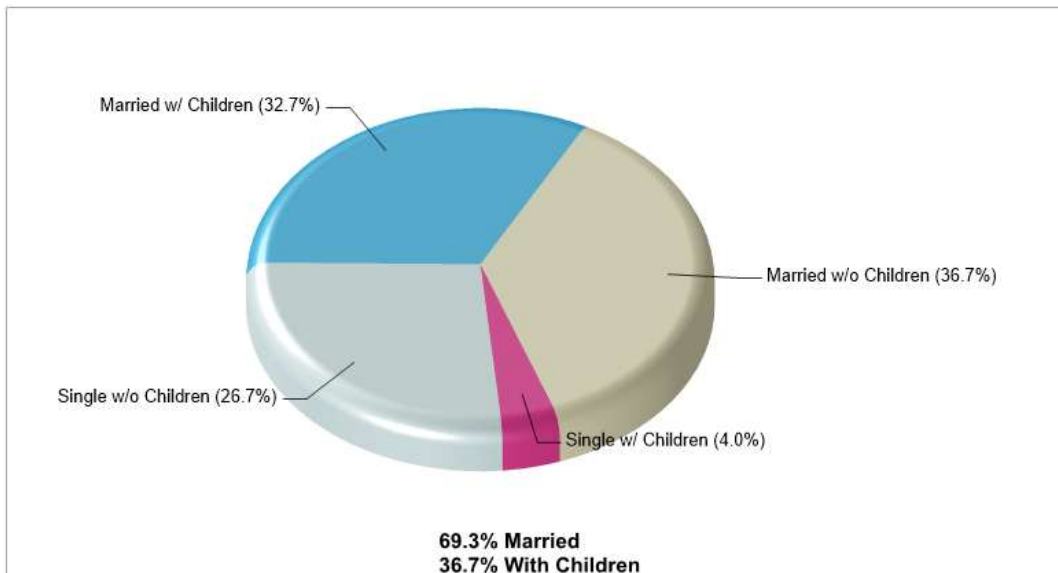

Location: Lehigh Twp, PA Neighborhood Household Characteristics

Prepared by RE/MAX real estate