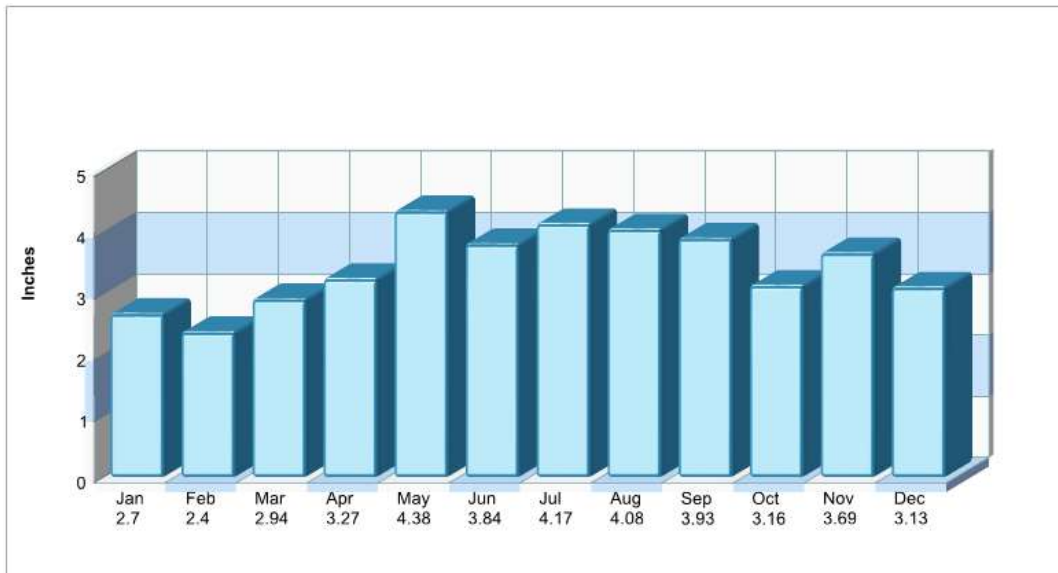

Prepared by RE/MAX real estate

Average Precipitation Measured at PALMERTON (elevation: 410ft.)

Temperature Measured at PALMERTON (elevation: 410ft.)

Prepared by RE/MAX real estate

Houses of Worship

Lehigh Twp