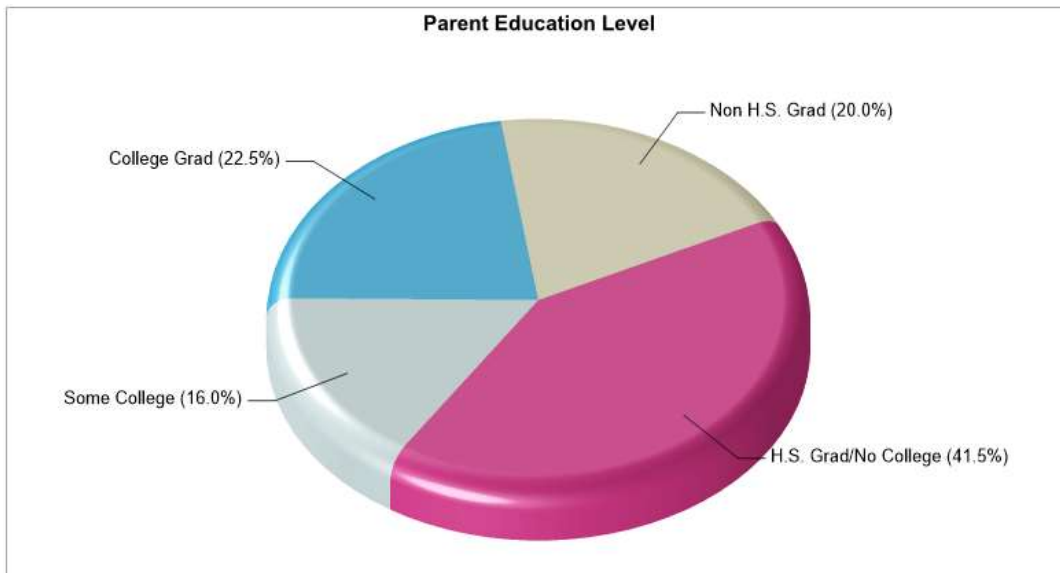

Location: Lehigh Twp, PA Parent Education Level

Prepared by RE/MAX real estate