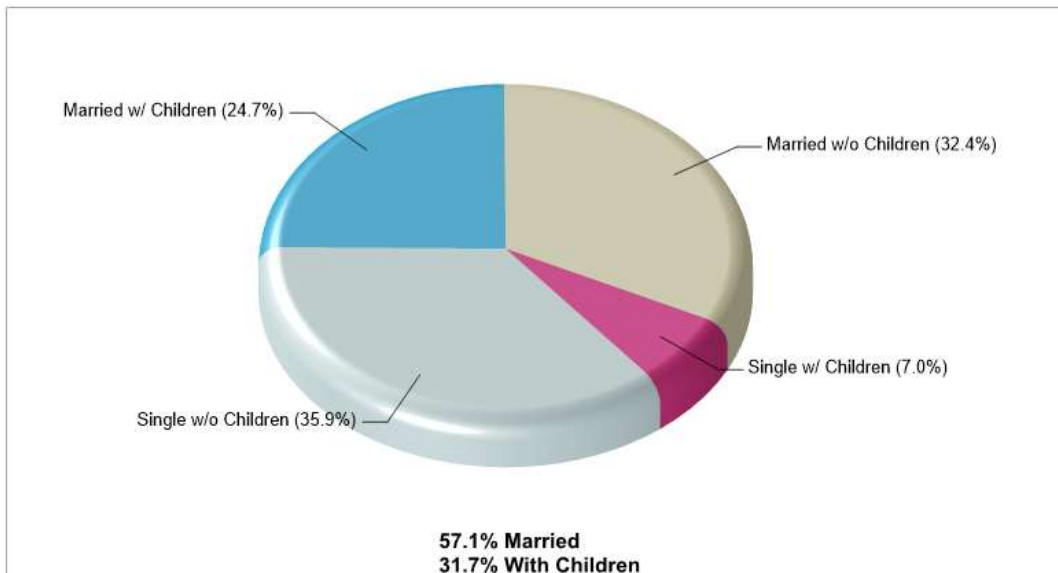

Location: Lehigh Twp, PA County Household Characteristics

Prepared by RE/MAX real estate