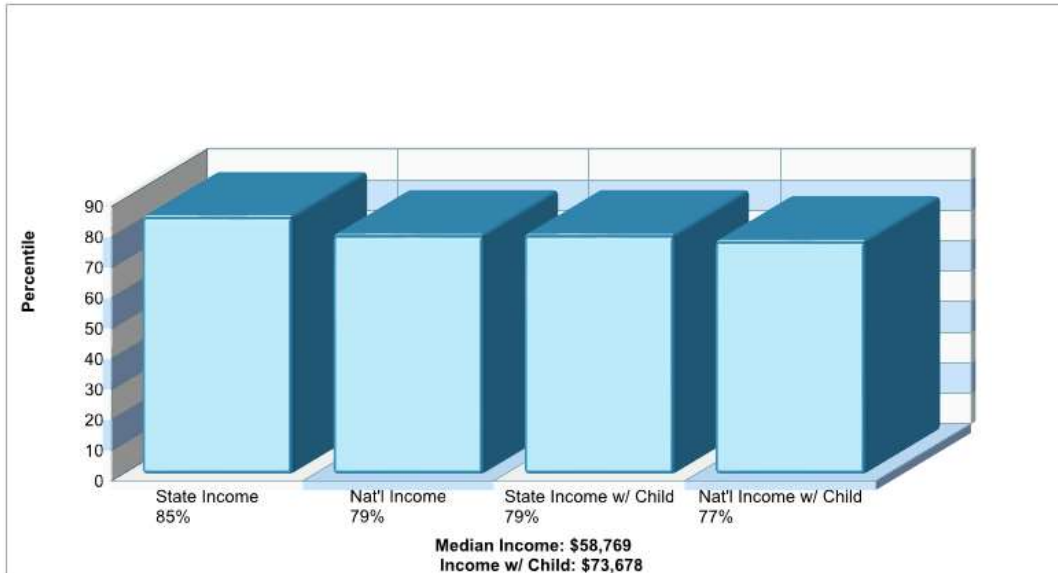

The accuracy of all information is deemed reliable, but is not guaranteed.

Location: Lehigh Twp, PA Neighborhood Income

Location: Lehigh Twp, PA Neighborhood Age Breakdown

Prepared by RE/MAX real estate

Location: Lehigh Twp, PA Neighborhood Adult Education Level