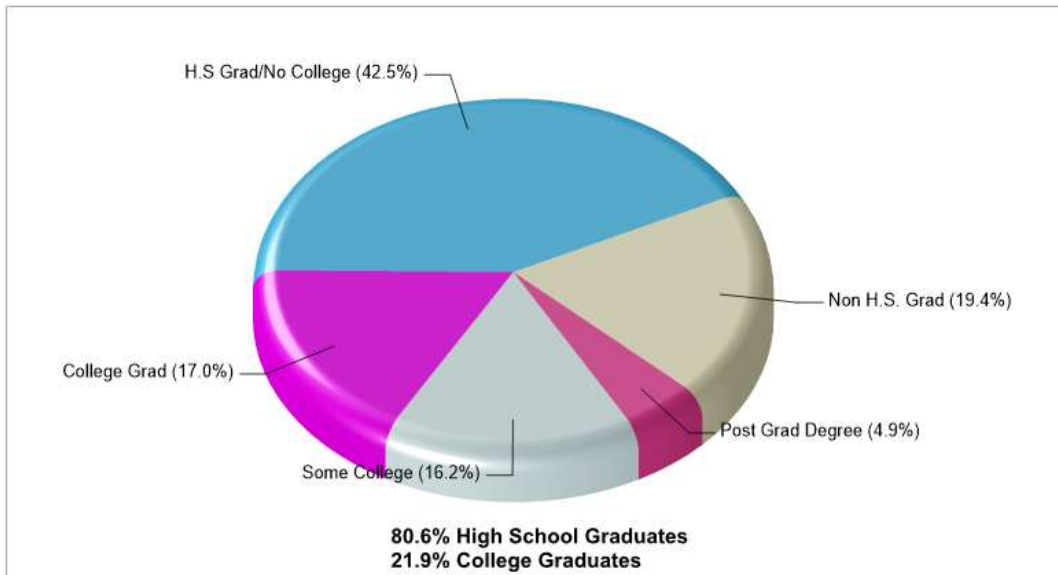

The accuracy of all information is deemed reliable, but is not guaranteed.

Location: Lehigh Twp, PA Neighborhood Income

Location: Lehigh Twp, PA Neighborhood Age Breakdown

Prepared by RE/MAX real estate

Location: Lehigh Twp, PA Neighborhood Adult Education Level