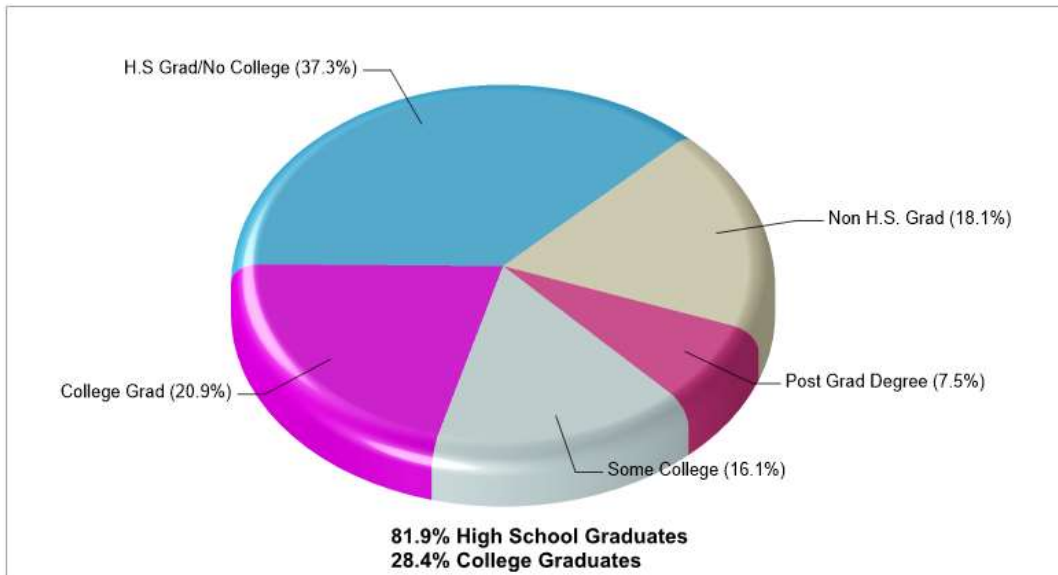

Location: Lehigh Twp, PA County Adult Education Level