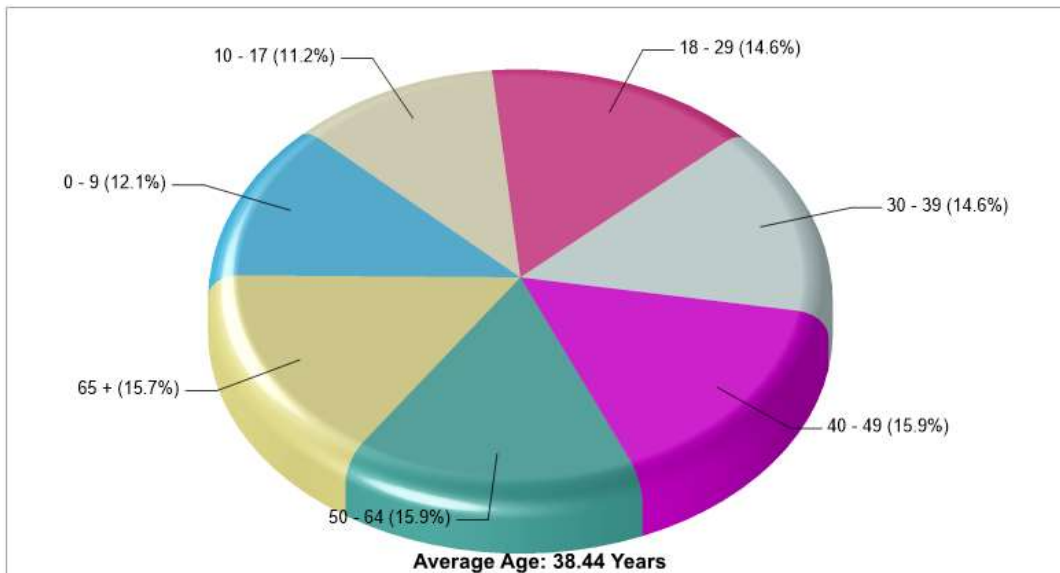

Phone: 6107676546

Distance from Subject: 4.74 miles

Prepared by RE/MAX real estate

County Facts

Lehigh Twp

Prepared by RE/MAX real estate

Location: Lehigh Twp, PA County Income

Location: Lehigh Twp, PA County Age Breakdown