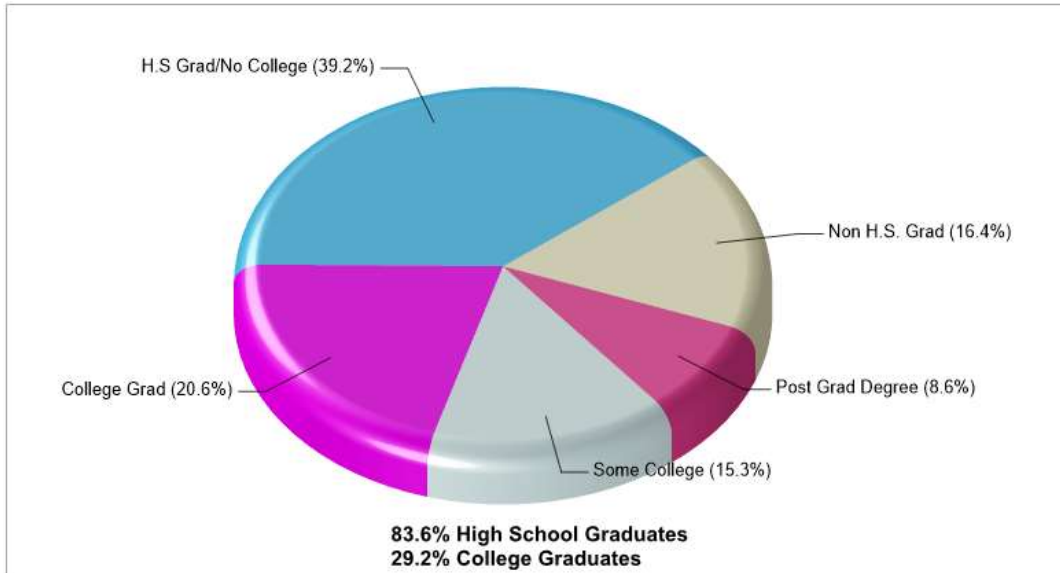

**Location: Lehigh Twp, PA
State Adult Education Level**