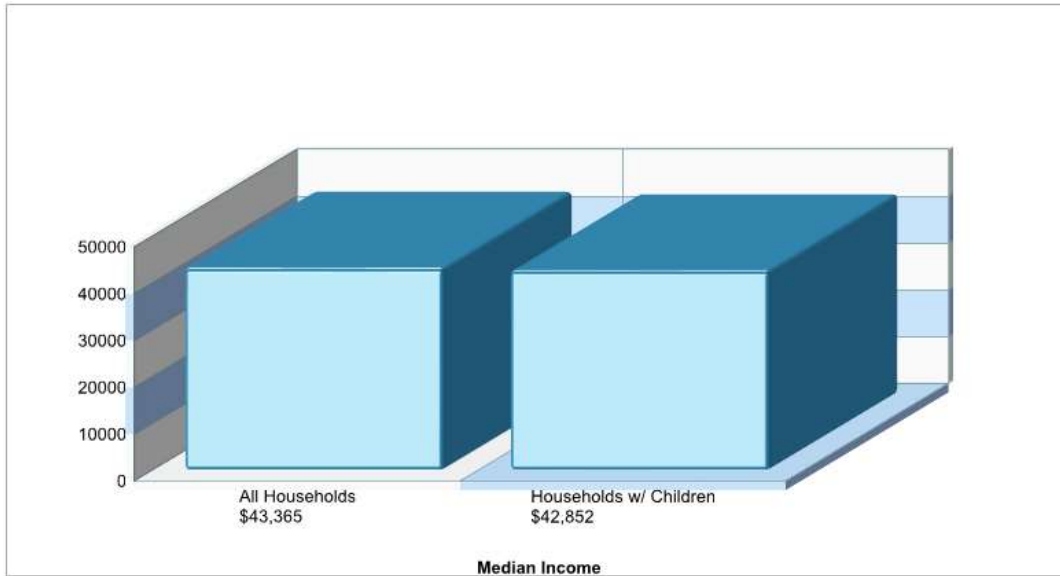

Location: Lehigh, PA Household Income