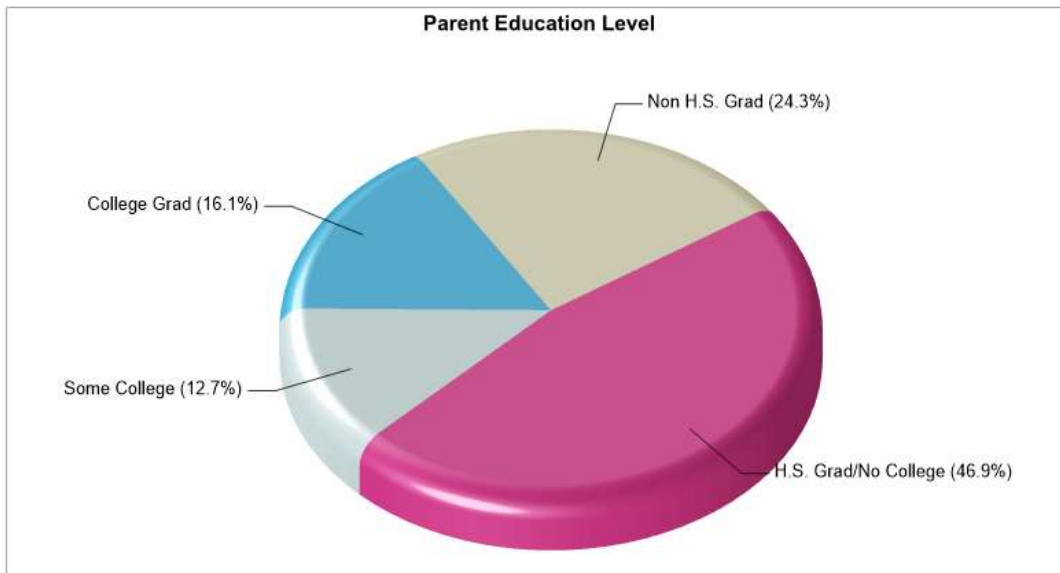

Location: Lehigh, PA Parent Education Level

Prepared by RE/MAX real estate