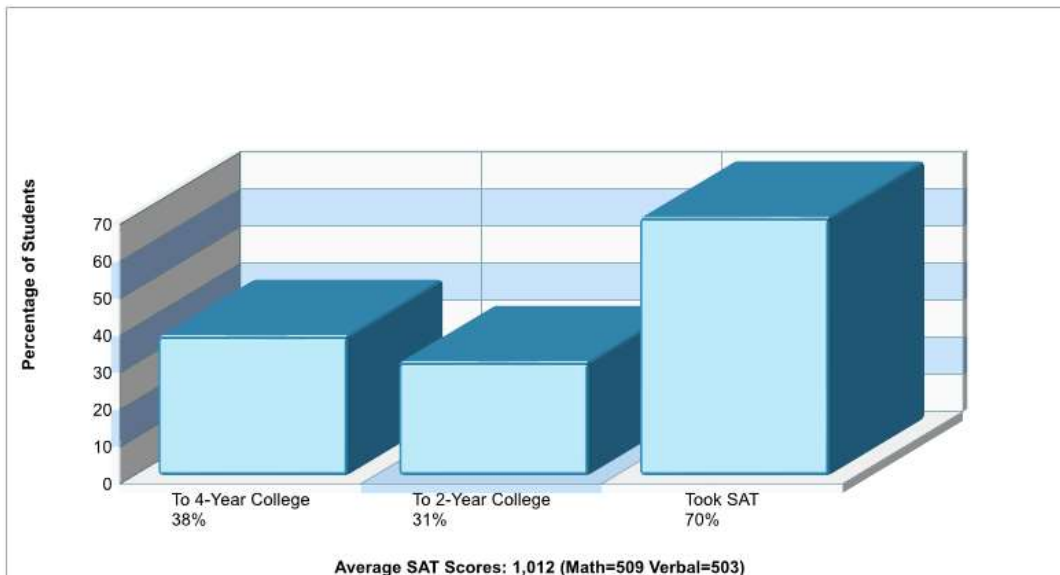

Location: Lehigh, PA High School Statistics

Prepared by RE/MAX real estate