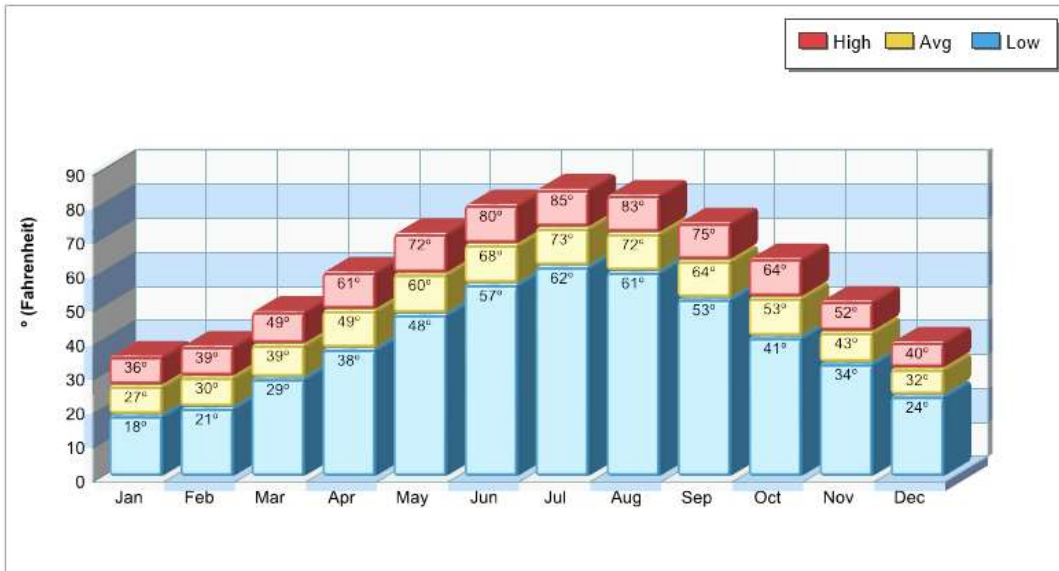

Prepared by RE/MAX real estate

Average Precipitation Measured at PALMERTON (elevation: 410ft.)

Temperature Measured at PALMERTON (elevation: 410ft.)

Prepared by RE/MAX real estate

Houses of Worship

Mahoning