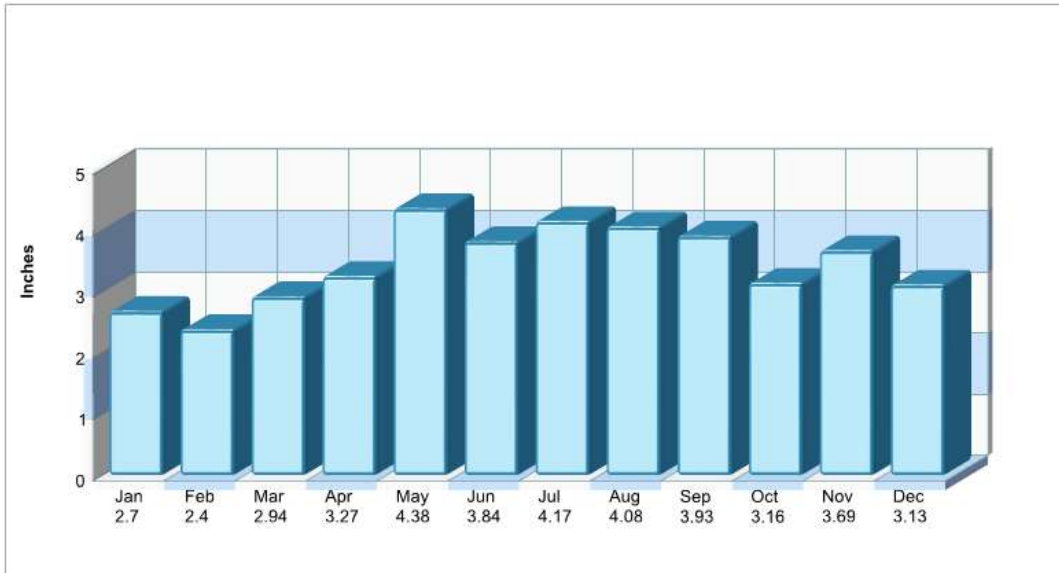

Prepared by RE/MAX real estate

Average Precipitation Measured at PALMERTON (elevation: 410ft.)

Temperature Measured at PALMERTON (elevation: 410ft.)

Prepared by RE/MAX real estate

Houses of Worship

Mahoning