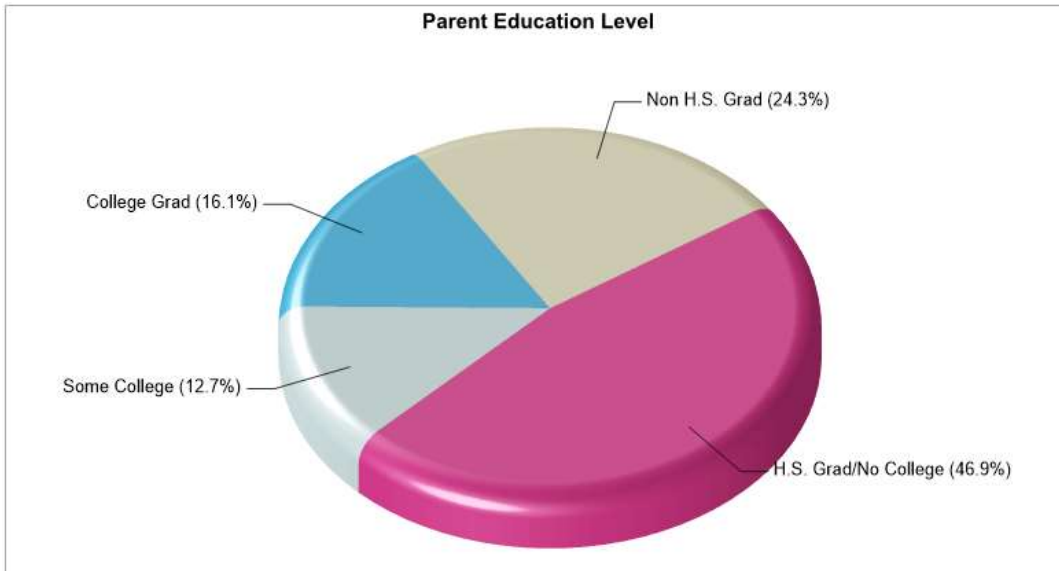

Location: Mahoning, PA Parent Education Level

Prepared by RE/MAX real estate