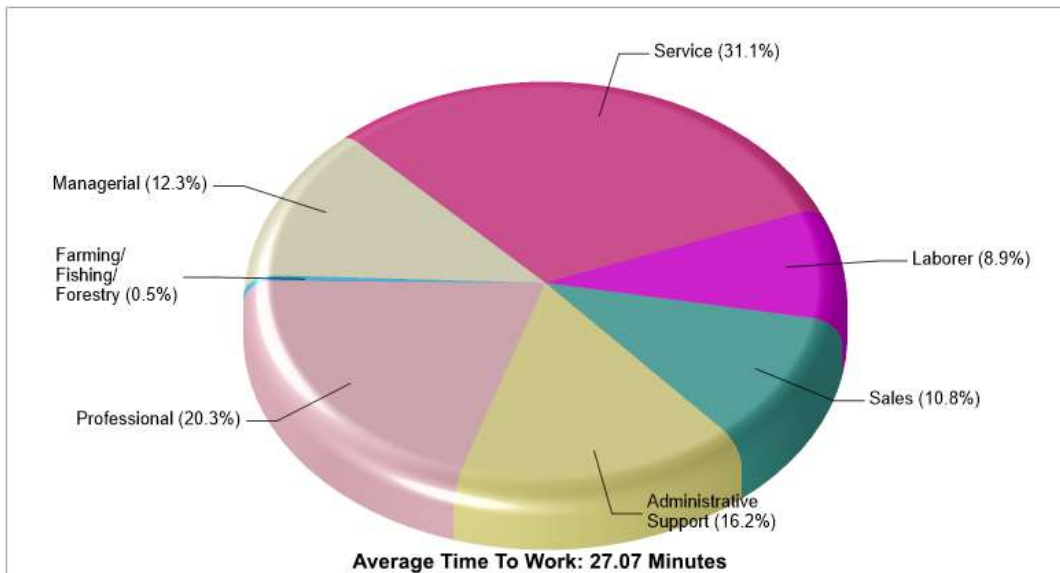

**Location: Mahoning, PA
State Employment**

Prepared by RE/MAX real estate