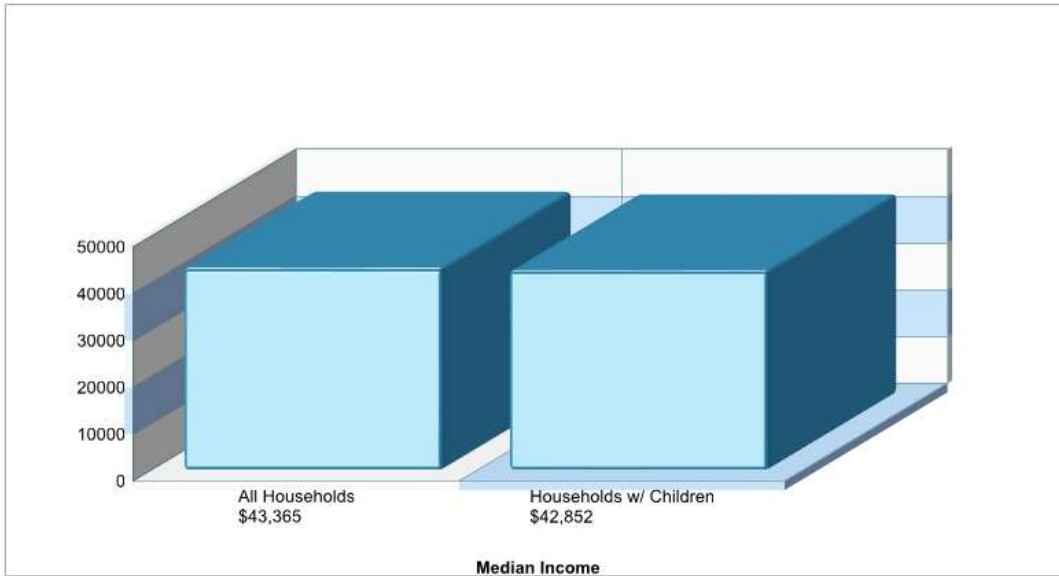

Location: Mahoning, PA Household Income