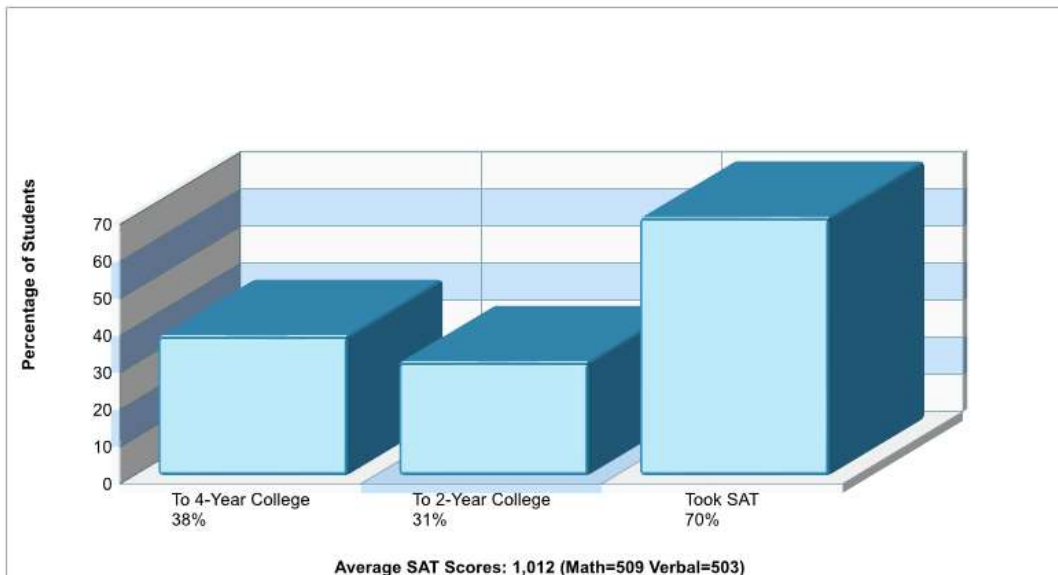

Location: Mahoning, PA High School Statistics

Prepared by RE/MAX real estate