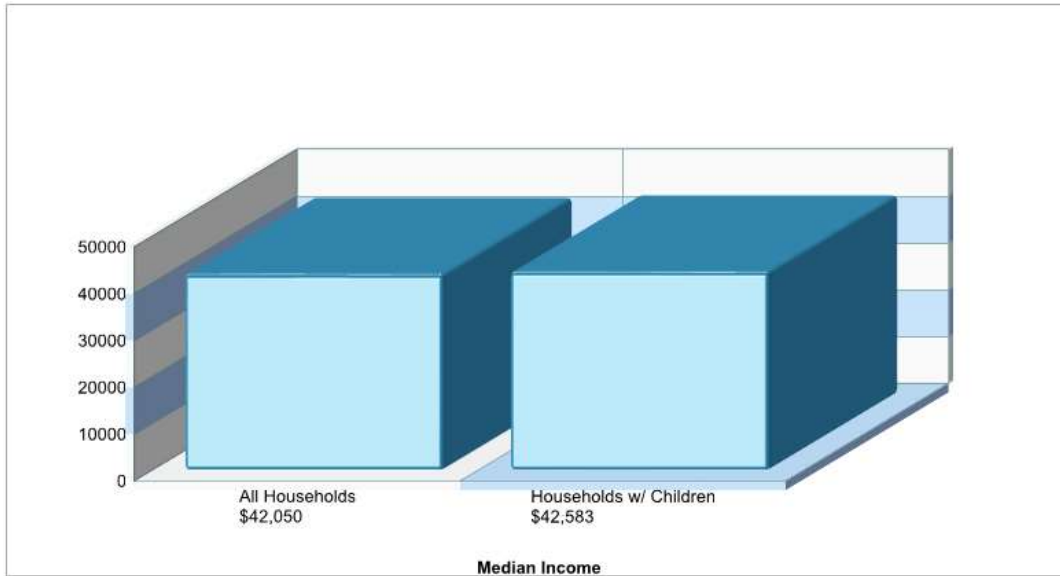

School Type: Regular
Students/Teachers: 268/26
School Colors : Orange
Graduates To 2-Year College: N/A
Graduates To 4-Year College: N/A
National Merit Finalists: N/A

Prepared by RE/MAX real estate

Location: Packer Twp, PA Household Income