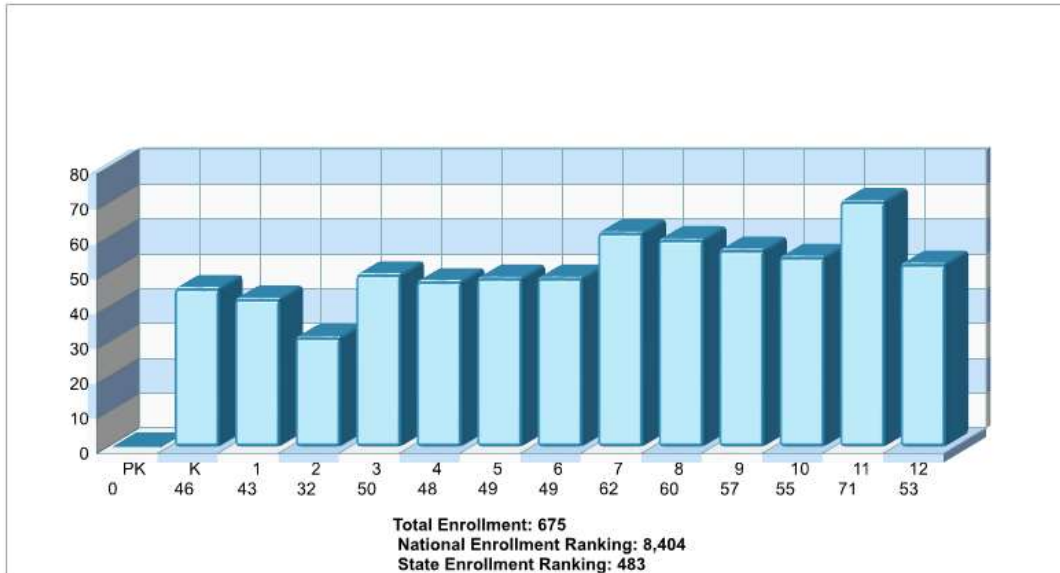

Location: Packer Twp, PA Student Enrollment By Grade