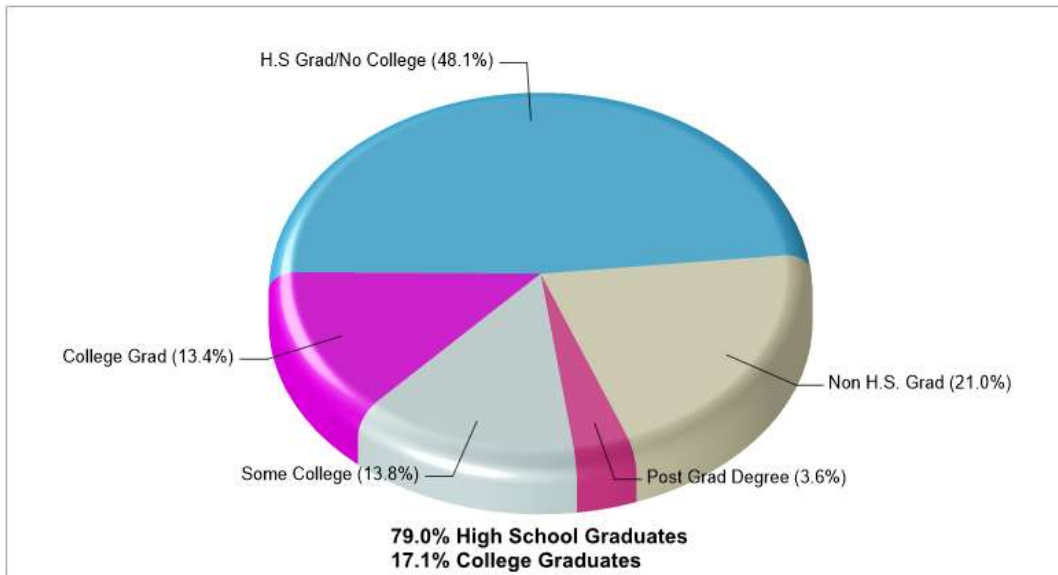

Location: Packer Twp, PA County Adult Education Level