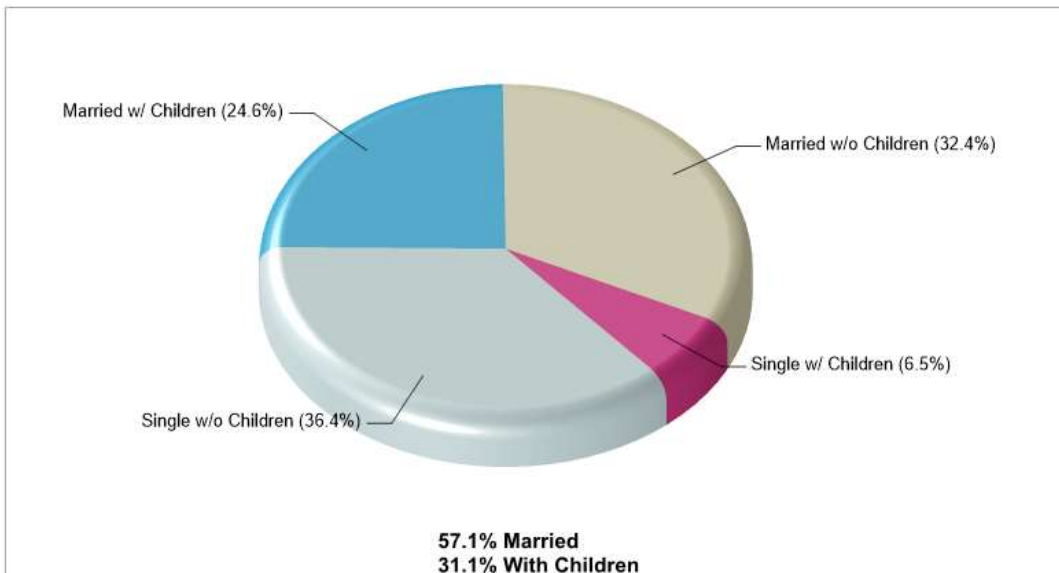

Location: Packer Twp, PA Neighborhood Household Characteristics

Prepared by RE/MAX real estate