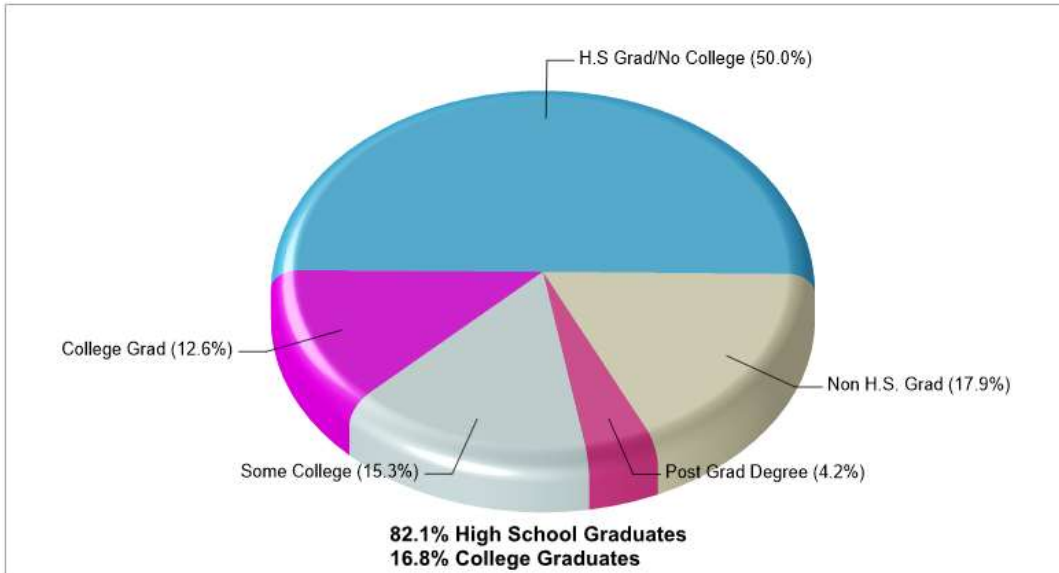

The accuracy of all information is deemed reliable, but is not guaranteed.

Location: Packer Twp, PA Neighborhood Income

Location: Packer Twp, PA Neighborhood Age Breakdown

Prepared by RE/MAX real estate

Location: Packer Twp, PA Neighborhood Adult Education Level