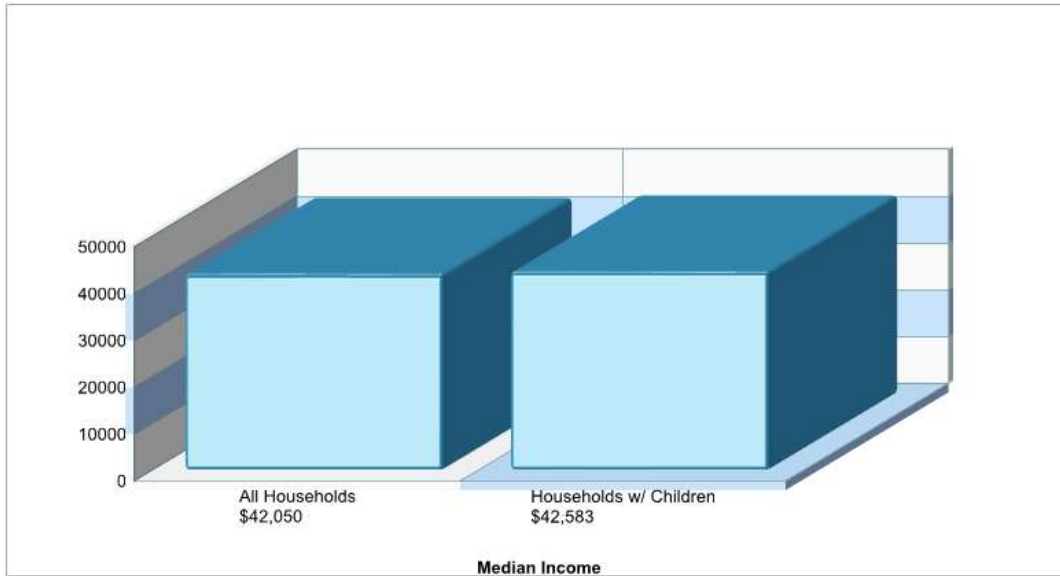

Location: Packer Twp, PA Household Income