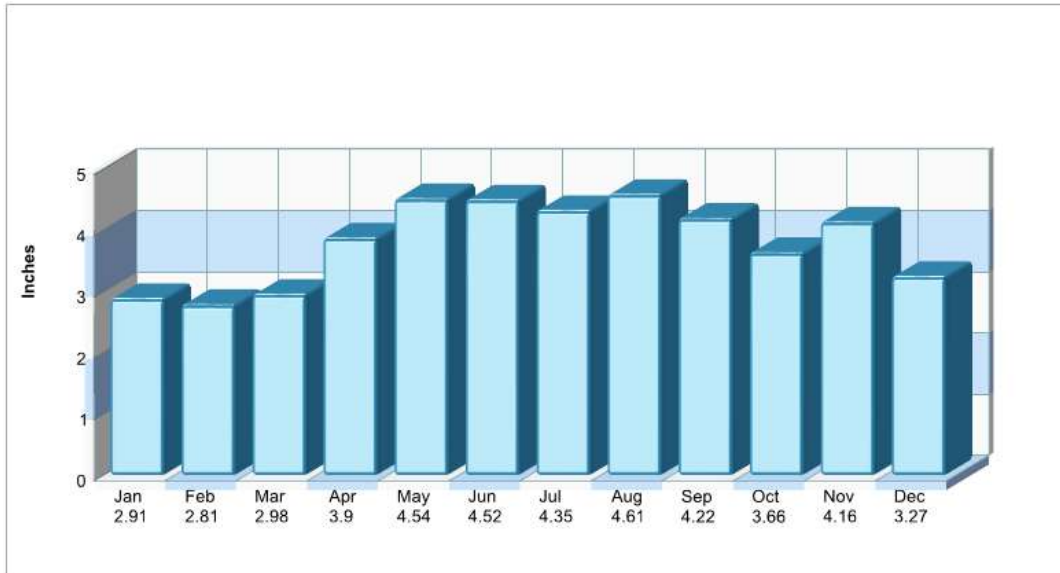

Prepared by RE/MAX real estate

Average Precipitation Measured at FREELAND (elevation: 1900ft.)

Temperature Measured at FREELAND (elevation: 1900ft.)

Prepared by RE/MAX real estate

Houses of Worship

Packer Twp