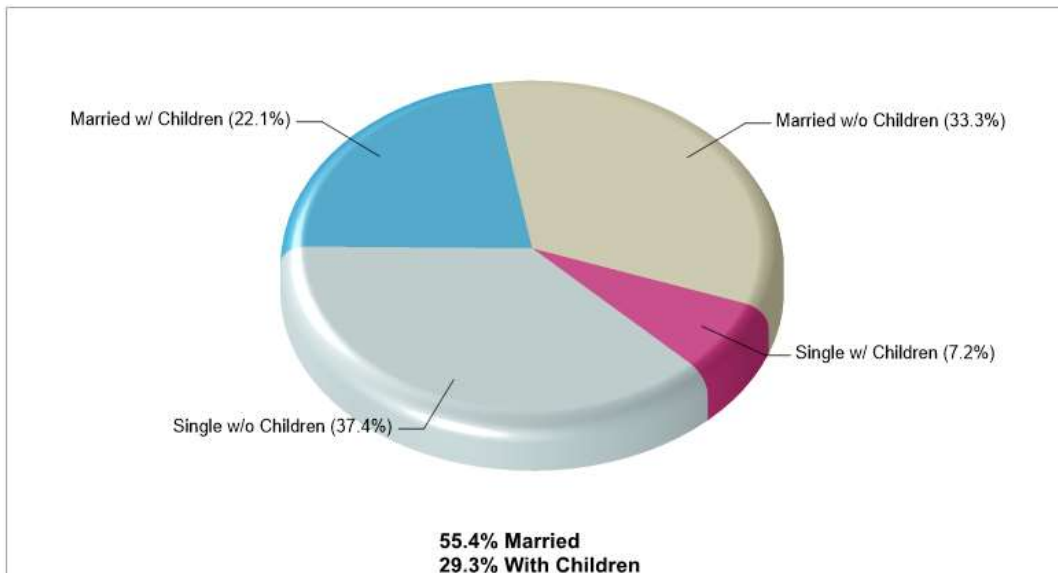

Location: Packer Twp, PA County Household Characteristics

Prepared by RE/MAX real estate