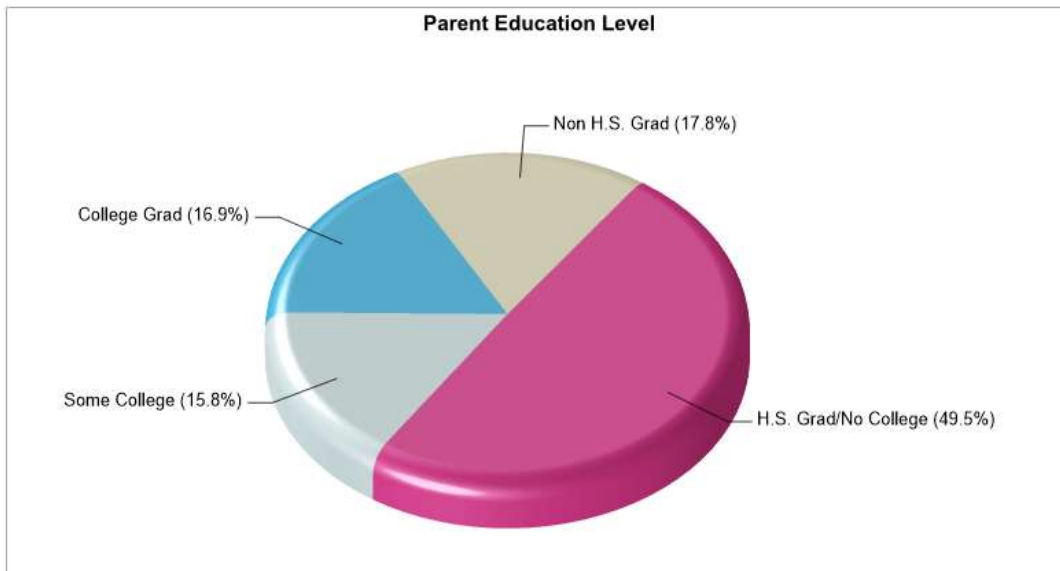

Location: Packer Twp, PA Parent Education Level

Prepared by RE/MAX real estate