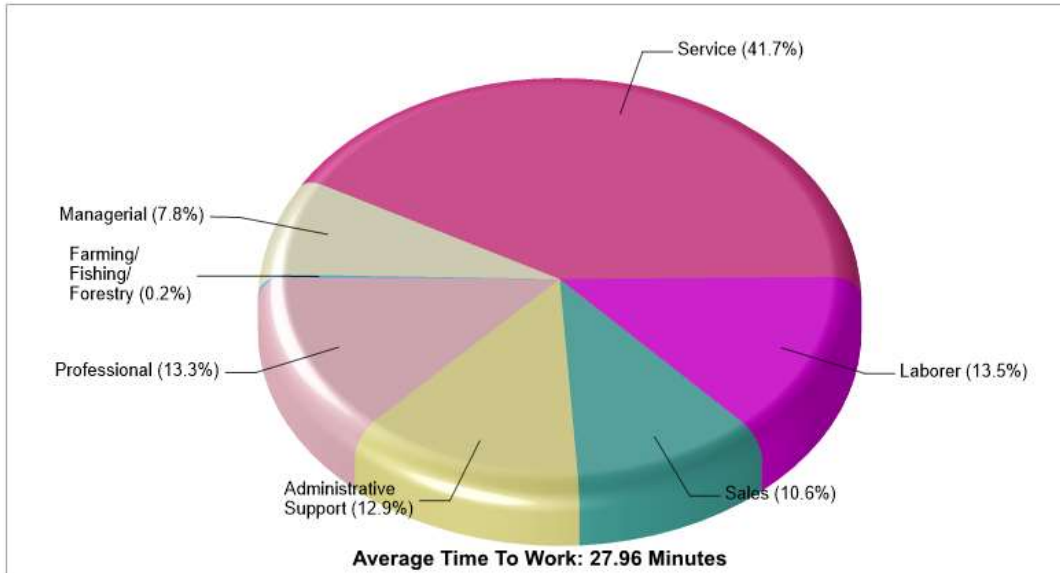

Location: Packer Twp, PA Neighborhood Employment

Prepared by RE/MAX real estate