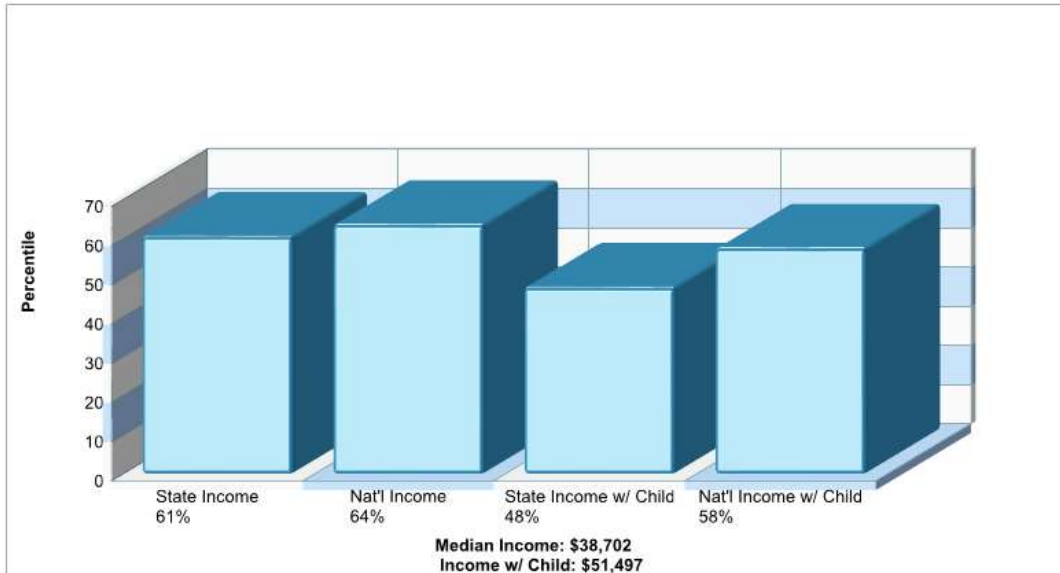

Phone: 5706457605

Distance from Subject: 6.22 miles

Prepared by RE/MAX real estate

County Facts

Packer Twp

Prepared by RE/MAX real estate

Location: Packer Twp, PA County Income

Location: Packer Twp, PA County Age Breakdown