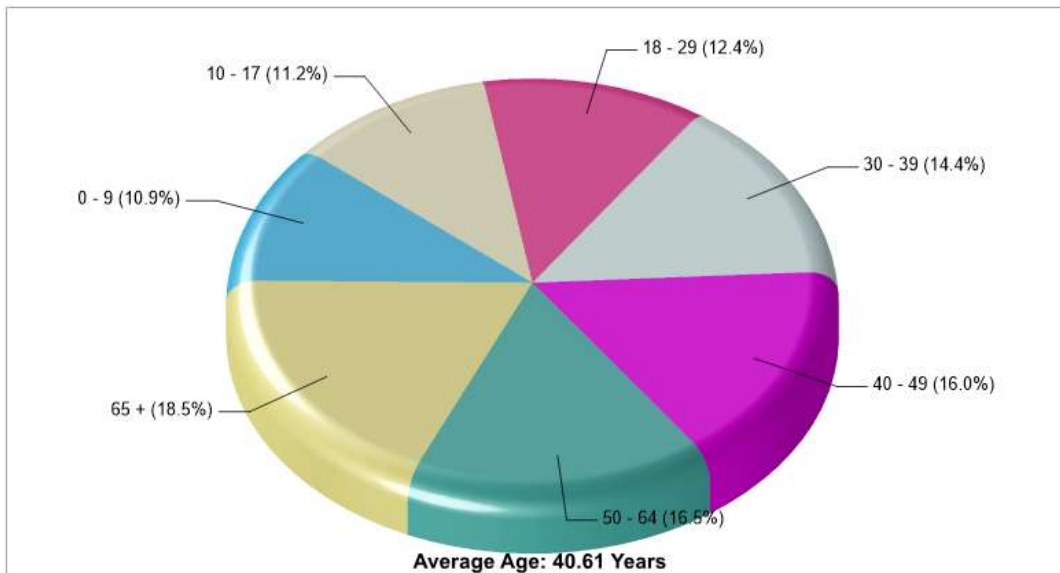

Phone: 5706457605

Distance from Subject: 6.22 miles

Prepared by RE/MAX real estate

County Facts

Packer Twp

Prepared by RE/MAX real estate

Location: Packer Twp, PA County Income

Location: Packer Twp, PA County Age Breakdown