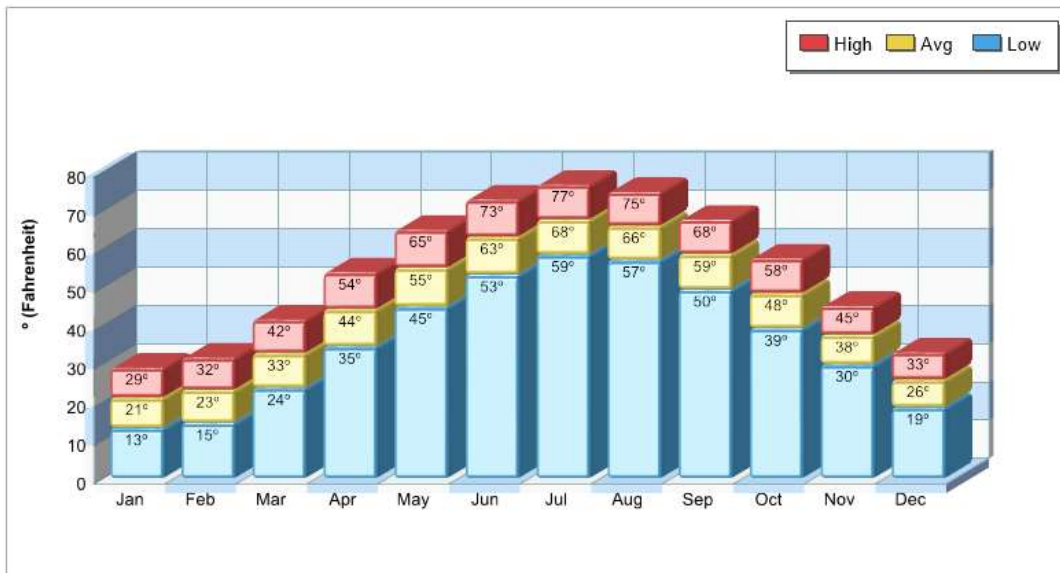

Prepared by RE/MAX real estate

Average Precipitation Measured at FREELAND (elevation: 1900ft.)

Temperature Measured at FREELAND (elevation: 1900ft.)

Prepared by RE/MAX real estate

Houses of Worship

Packer Twp