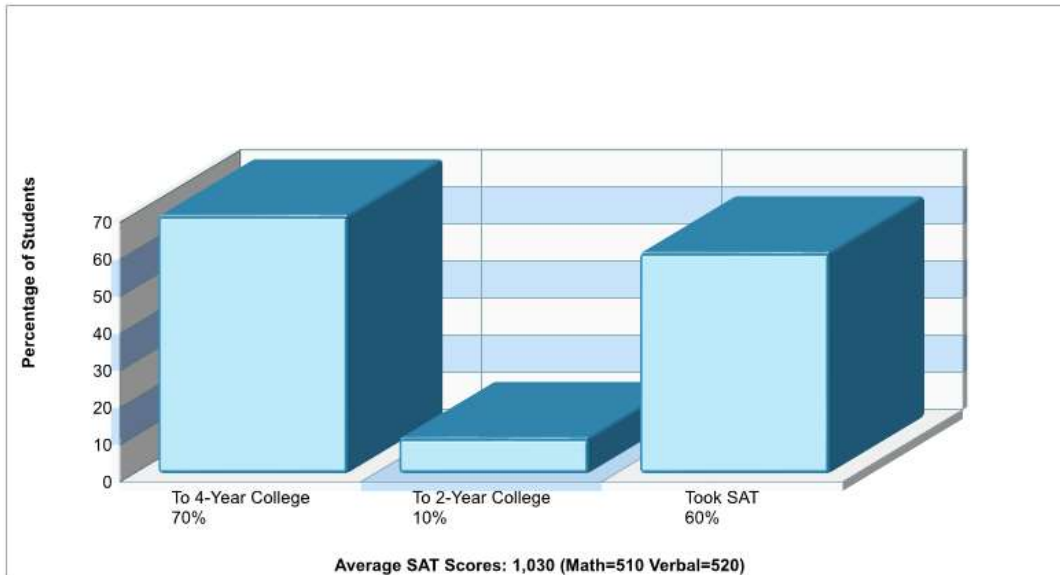

Location: Packer Twp, PA High School Statistics

Prepared by RE/MAX real estate