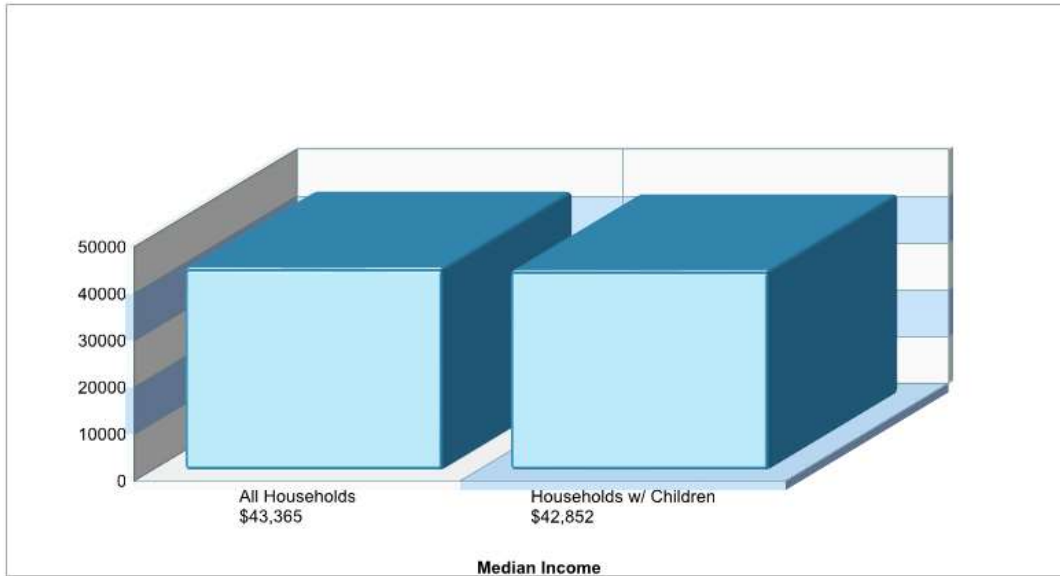

Location: Parryville, PA Household Income