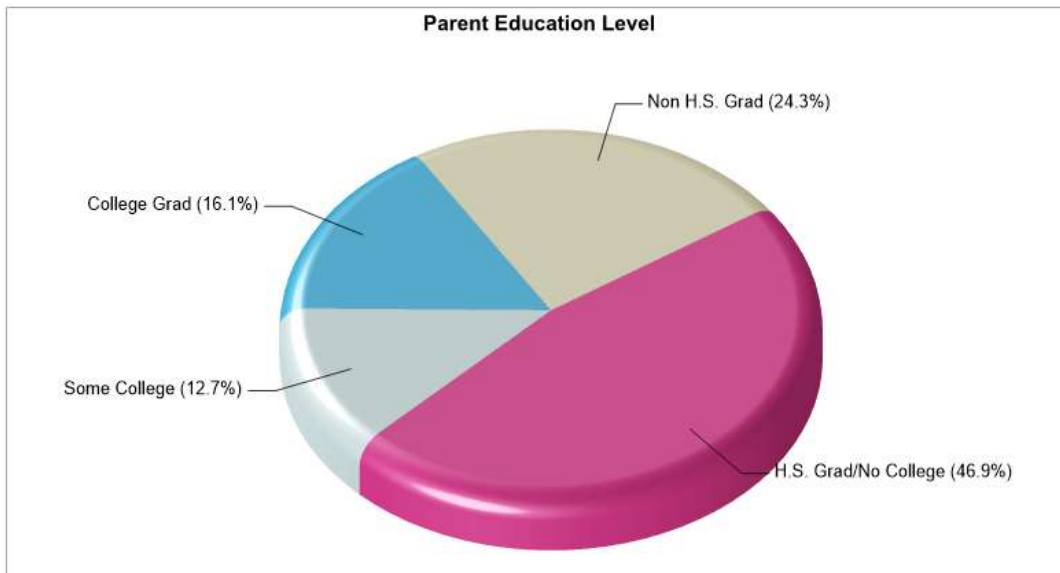

Location: Parryville, PA Parent Education Level

Prepared by RE/MAX real estate