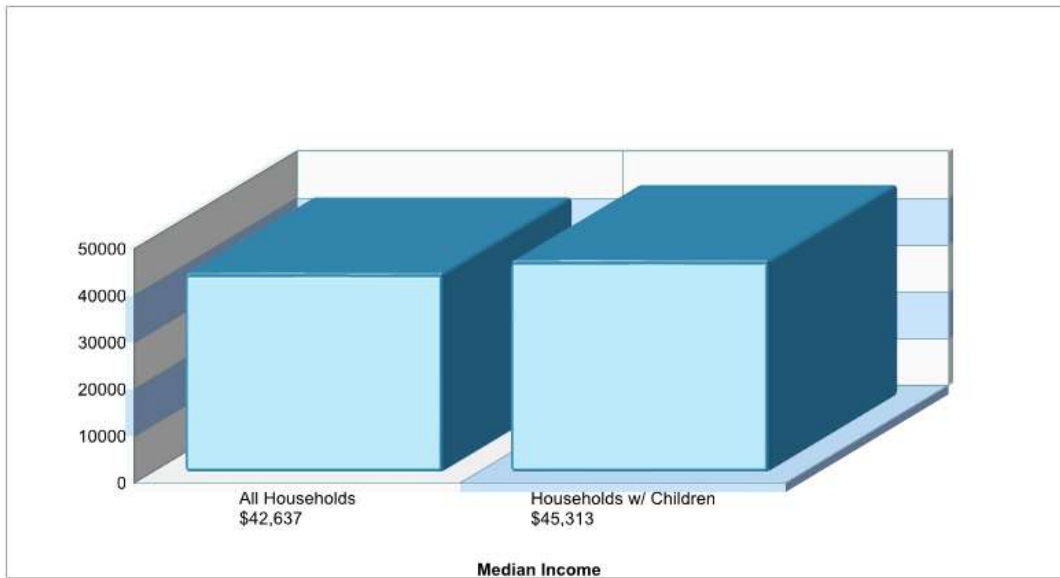

Location: Penn Forest Twp, PA Household Income