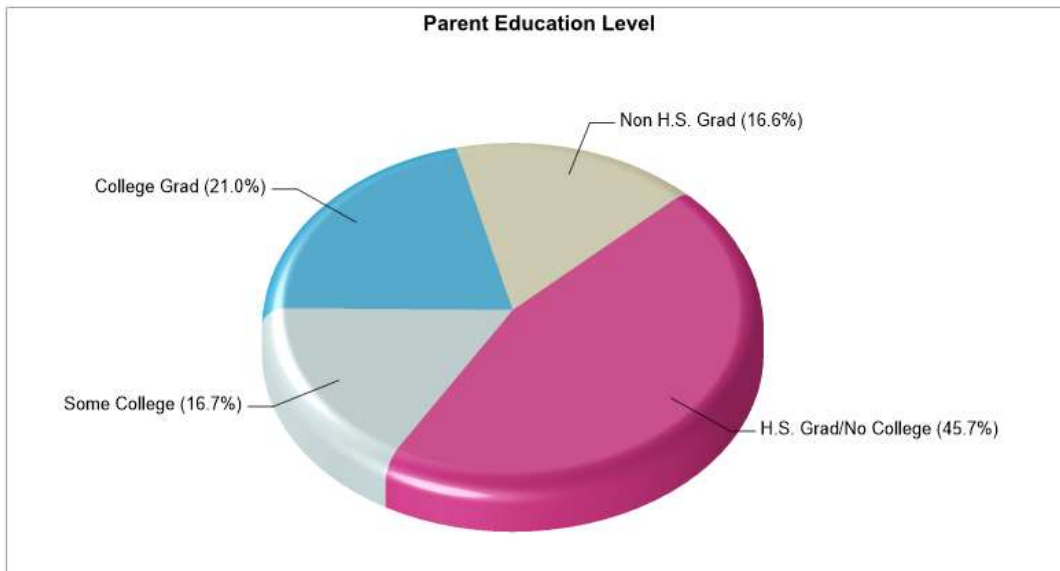

Location: Penn Forest Twp, PA Parent Education Level

Prepared by RE/MAX real estate