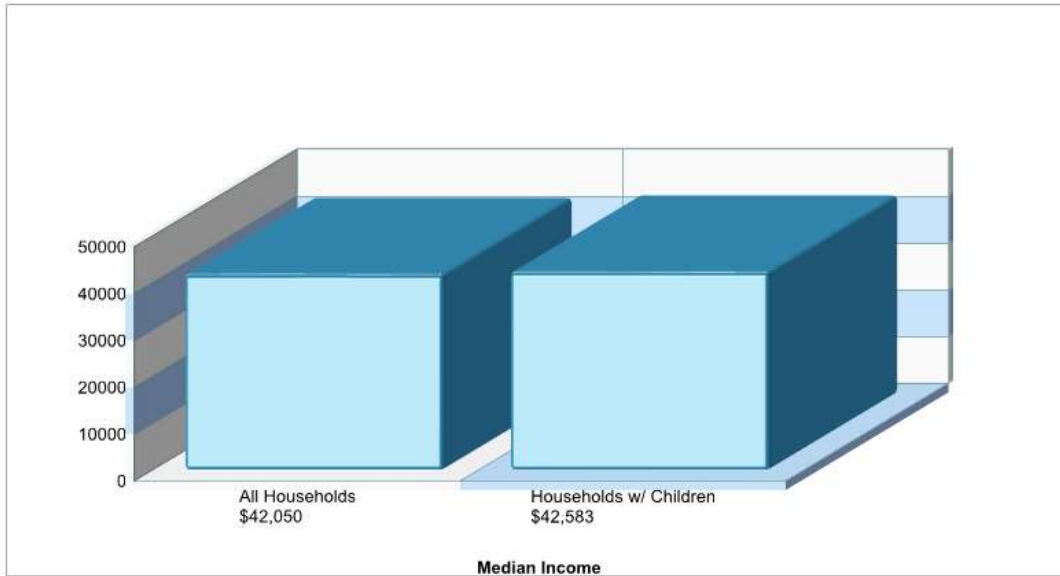

Location: Weatherly, PA Household Income