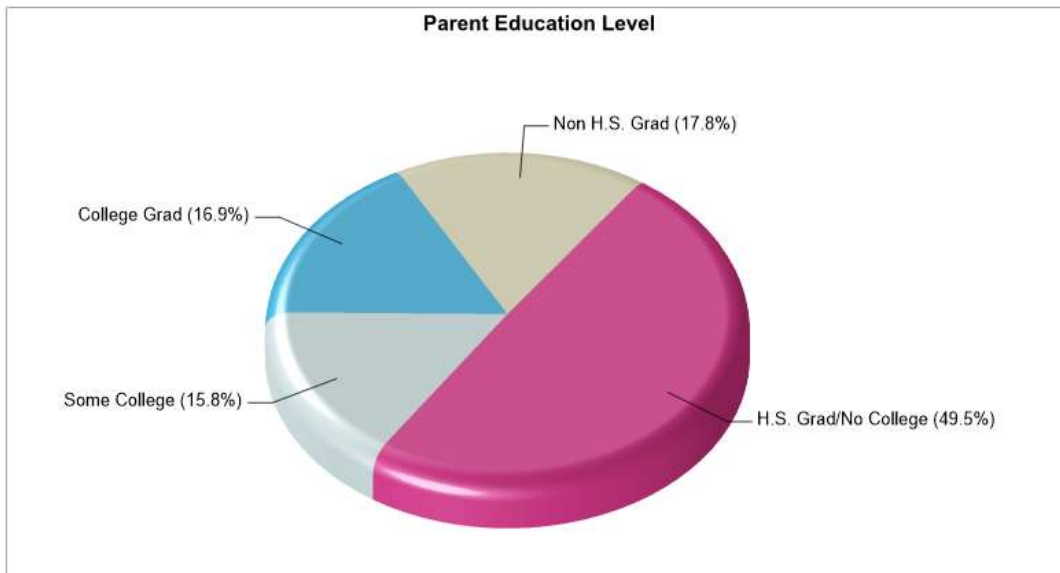

Location: Weatherly, PA Parent Education Level

Prepared by RE/MAX real estate