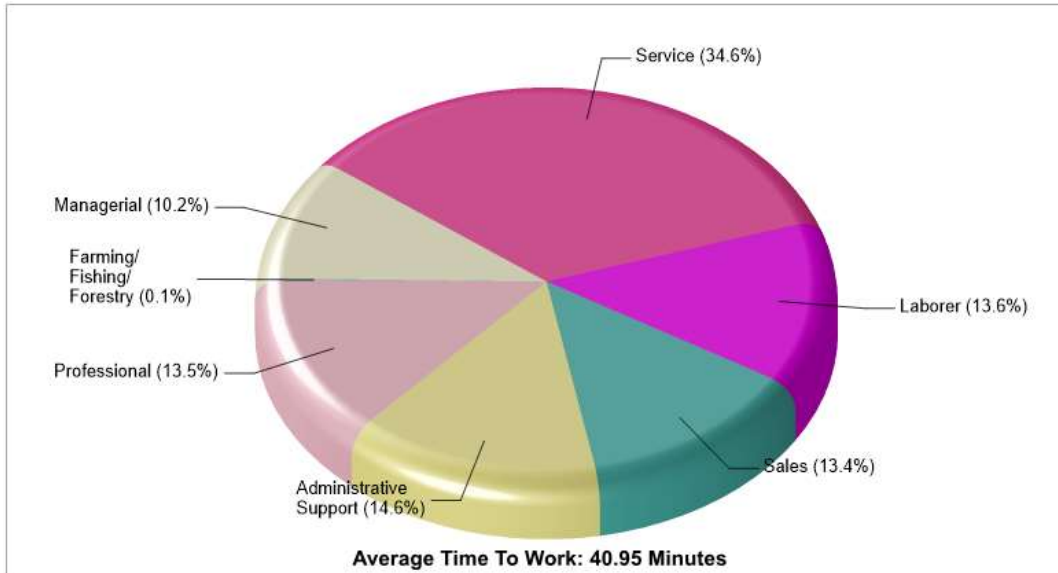

Location: Kidder Twp, PA Neighborhood Employment

Prepared by RE/MAX real estate