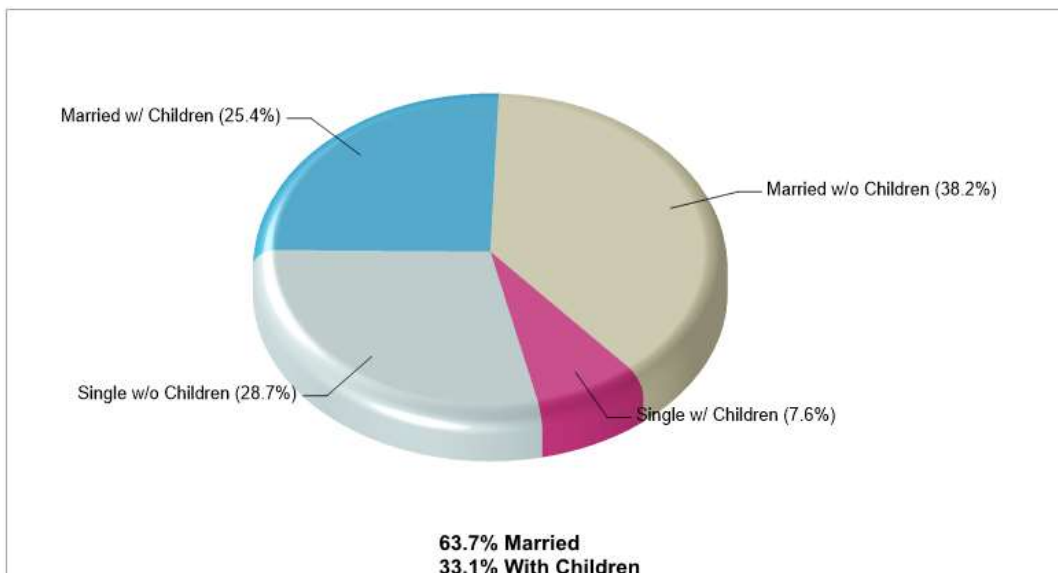

Location: Kidder Twp, PA Neighborhood Household Characteristics

Prepared by RE/MAX real estate