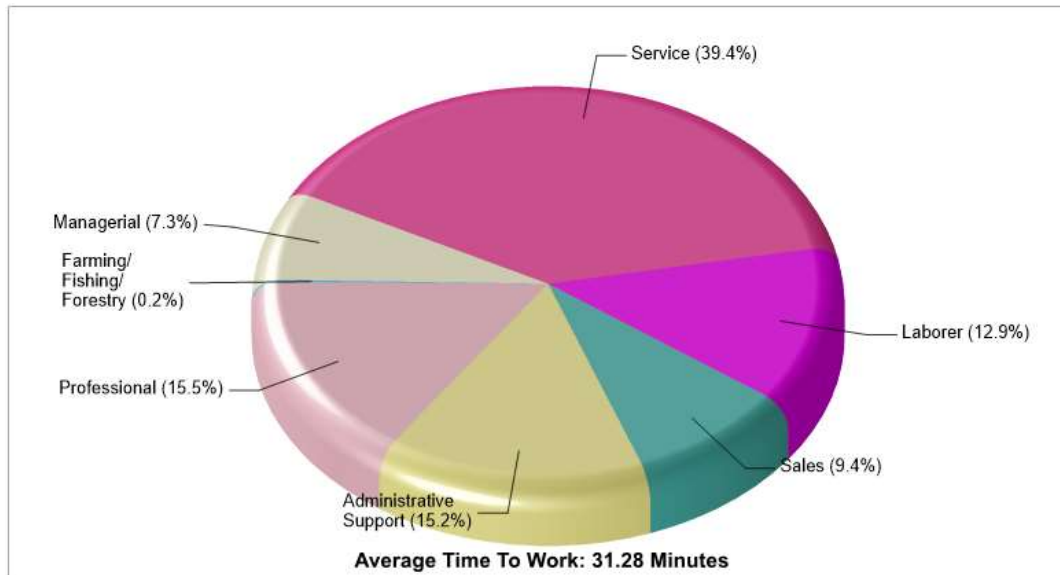

Location: Kidder Twp, PA County Employment

Prepared by RE/MAX real estate