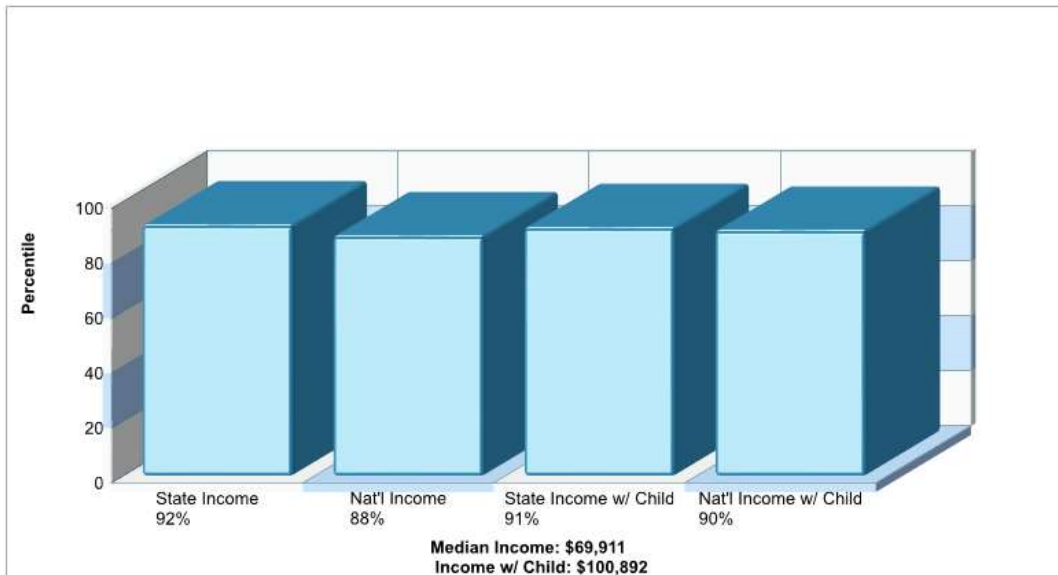

© Homes Media Solutions

The accuracy of all information is deemed reliable, but is not guaranteed.

Location: Hanover twp, Northampton county PA Neighborhood Income

Location: Hanover twp, Northampton county PA Neighborhood Age Breakdown