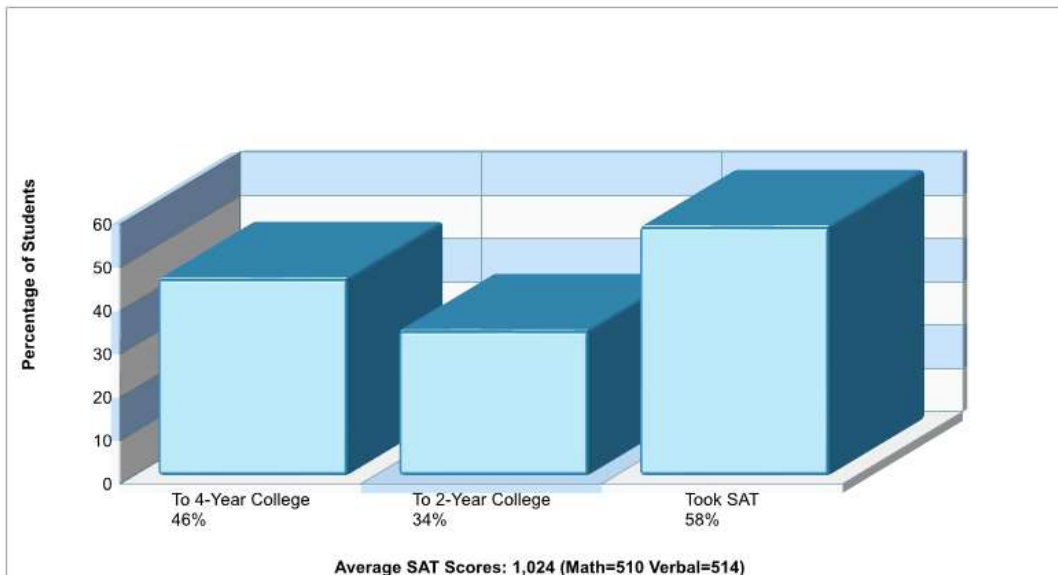

Location: Hanover twp, Northampton county PA Student Enrollment By Grade

Location: Hanover twp, Northampton county PA High School Statistics

Prepared by RE/MAX real estate

Location: Hanover twp, Northampton county PA School Expenditures