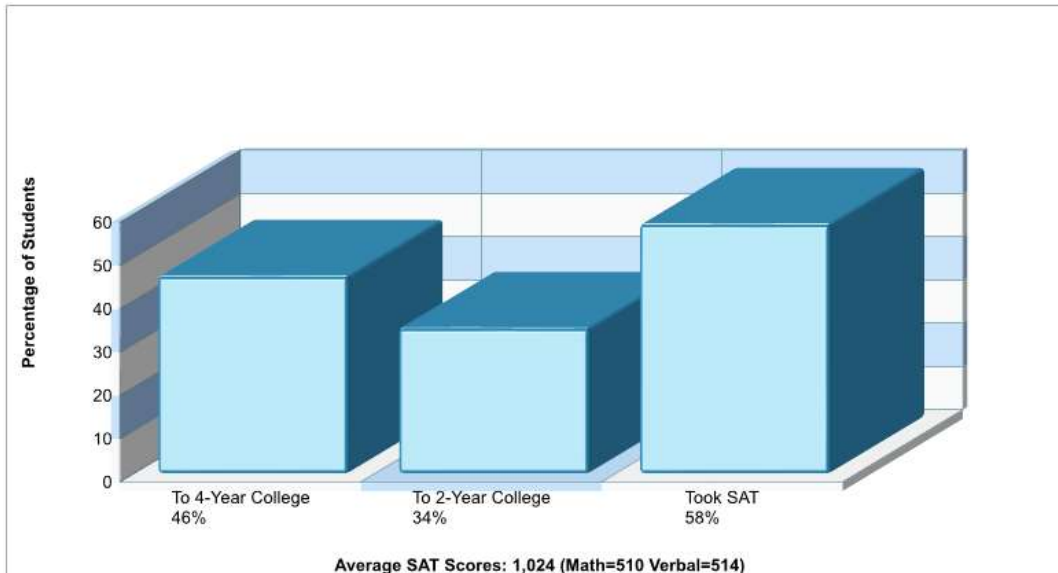

Location: Hanover twp, Northampton county PA Student Enrollment By Grade

Location: Hanover twp, Northampton county PA High School Statistics

Prepared by RE/MAX real estate

Location: Hanover twp, Northampton county PA School Expenditures