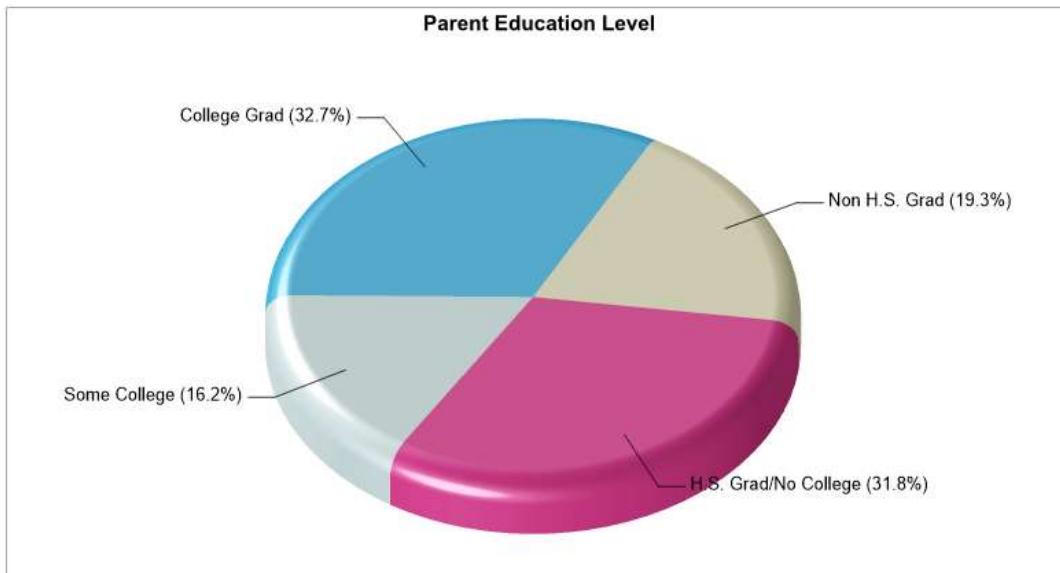

Location: Hanover twp, Northampton county PA Parent Education Level

Prepared by RE/MAX real estate