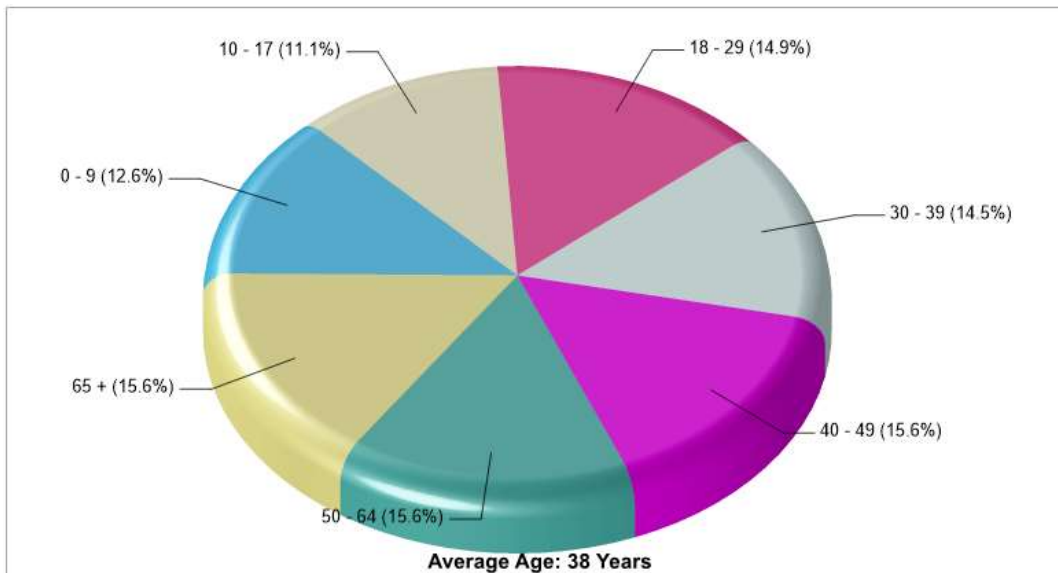

Location: Hanover twp, Northampton county PA State Household Characteristics

Location: Hanover twp, Northampton county PA State Age Breakdown

Prepared by RE/MAX real estate

**Location: Hanover twp, Northampton county PA
State Adult Education Level**