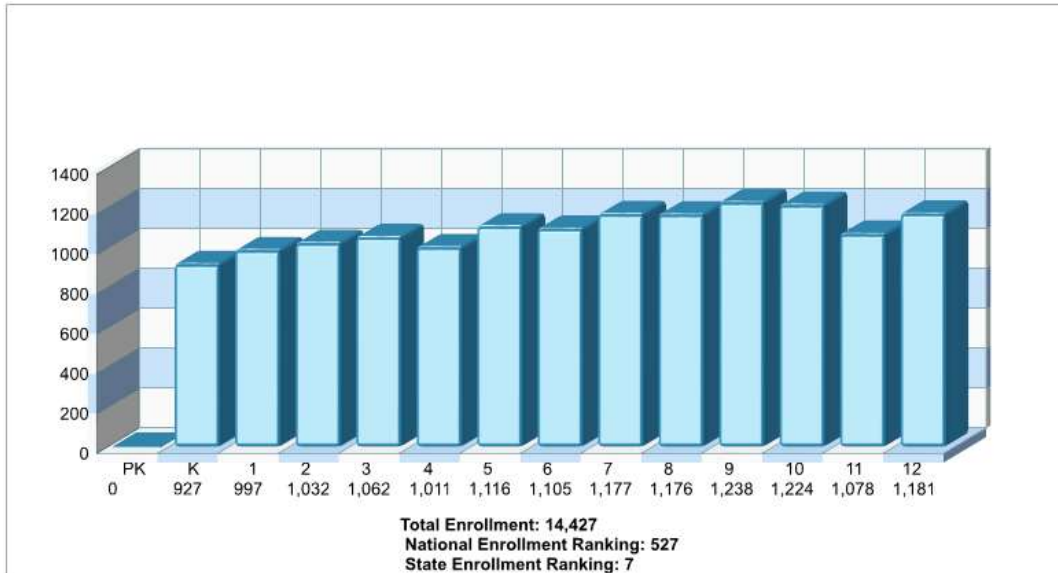

Location: Hanover twp, Northampton county PA Student Enrollment By Grade

Location: Hanover twp, Northampton county PA High School Statistics

Prepared by RE/MAX real estate

Location: Hanover twp, Northampton county PA School Expenditures