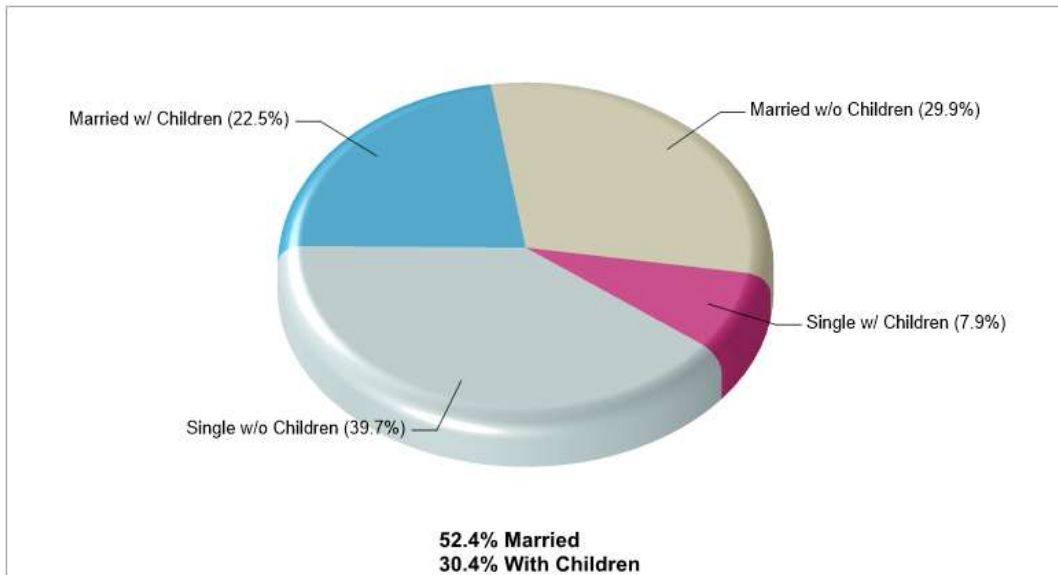

Location: Hanover twp, Northampton county PA State Household Characteristics

Location: Hanover twp, Northampton county PA State Age Breakdown

Prepared by RE/MAX real estate

**Location: Hanover twp, Northampton county PA
State Adult Education Level**