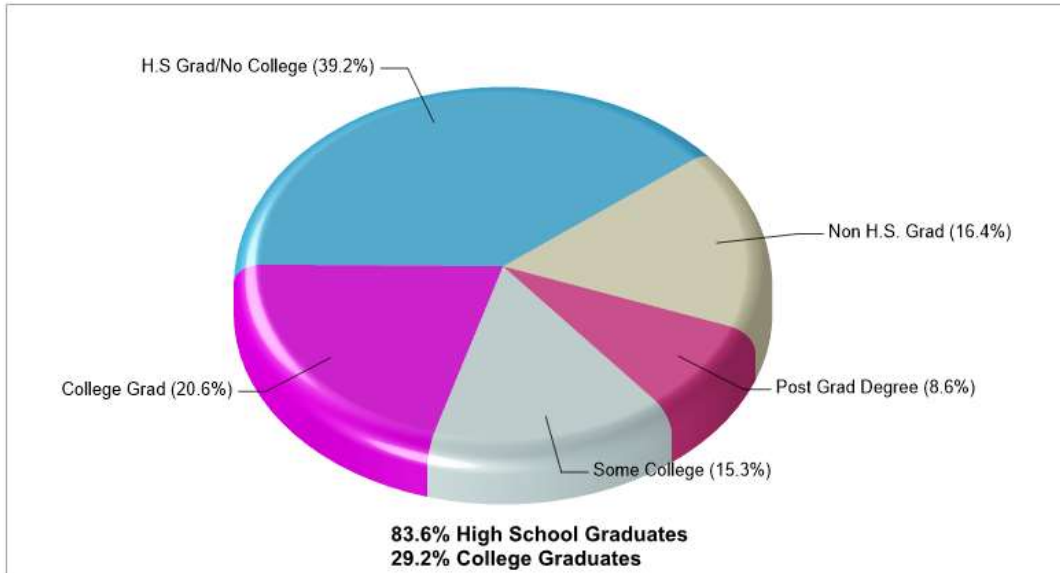

Location: Hanover twp, Northampton county PA State Age Breakdown

Prepared by RE/MAX real estate

**Location: Hanover twp, Northampton county PA
State Adult Education Level**

**Location: Hanover twp, Northampton county PA
State Employment**