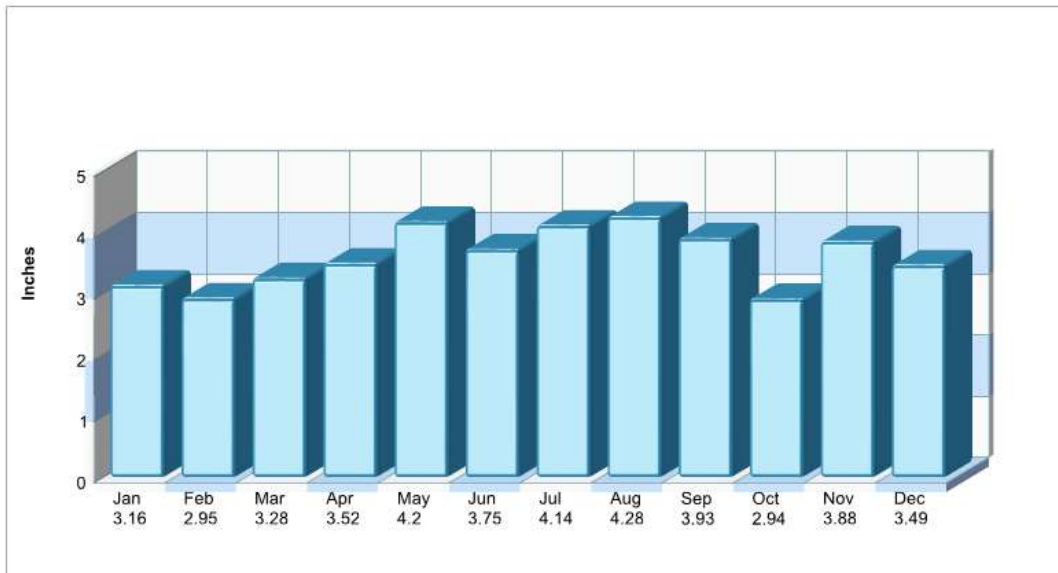

Average Precipitation Measured at ALLENTOWN AIRPORT (elevation: 388ft.)