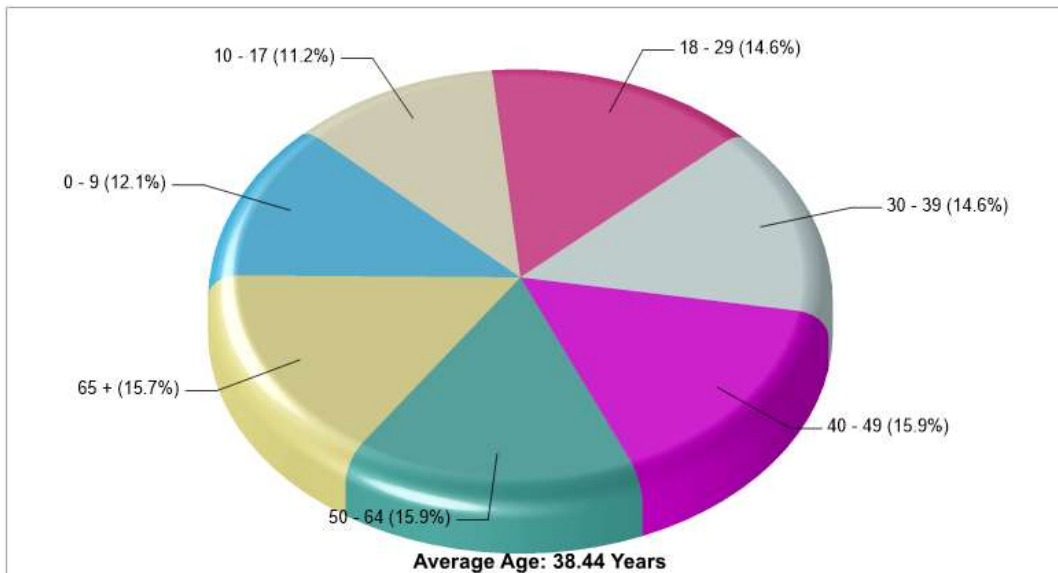

Prepared by RE/MAX real estate

© Homes Media Solutions

The accuracy of all information is deemed reliable, but is not guaranteed.

Location: Hanover twp, Northampton county PA County Income

Location: Hanover twp, Northampton county PA County Age Breakdown