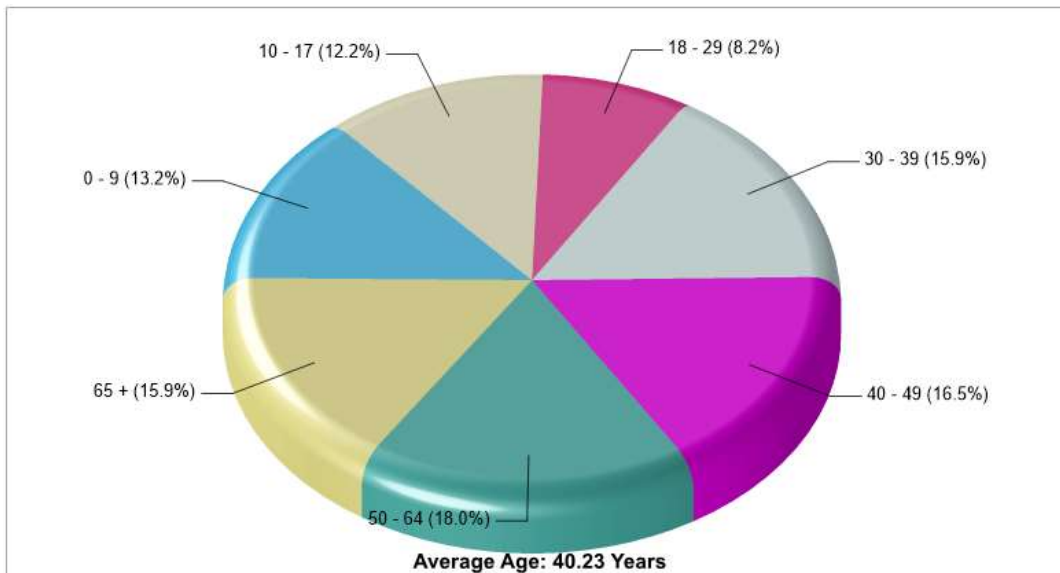

© Homes Media Solutions

The accuracy of all information is deemed reliable, but is not guaranteed.

Location: Hanover twp, Northampton county PA Neighborhood Income

Location: Hanover twp, Northampton county PA Neighborhood Age Breakdown