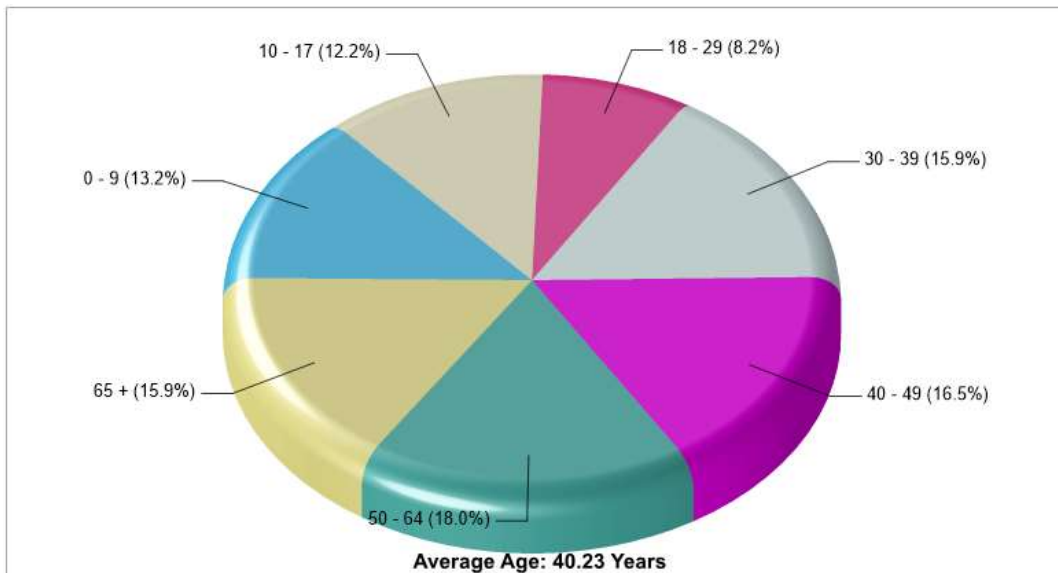

© Homes Media Solutions

The accuracy of all information is deemed reliable, but is not guaranteed.

Location: Hanover twp, Northampton county PA Neighborhood Income

Location: Hanover twp, Northampton county PA Neighborhood Age Breakdown