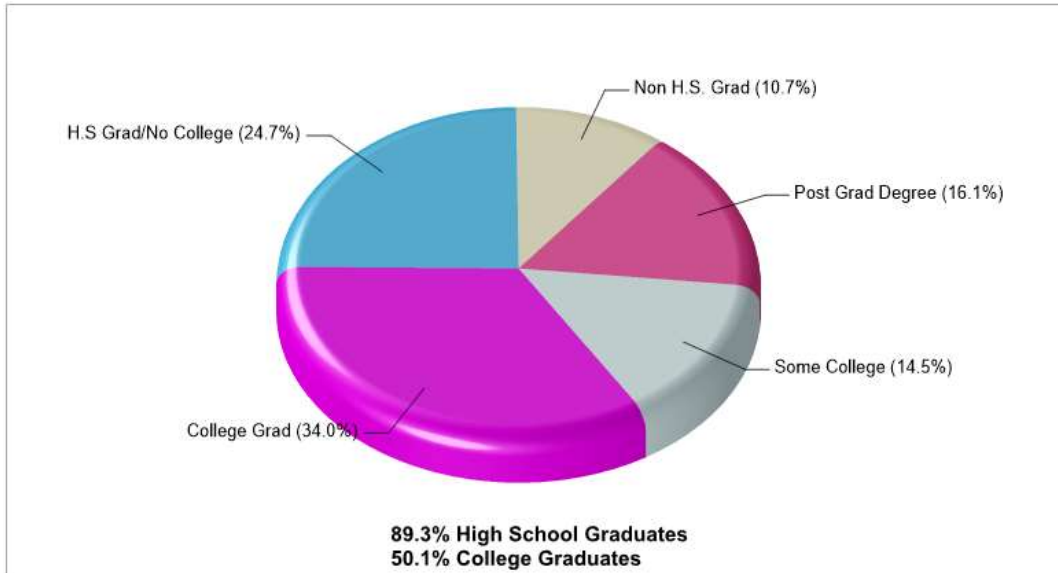

Location: Hanover twp, Northampton county PA Neighborhood Adult Education Level