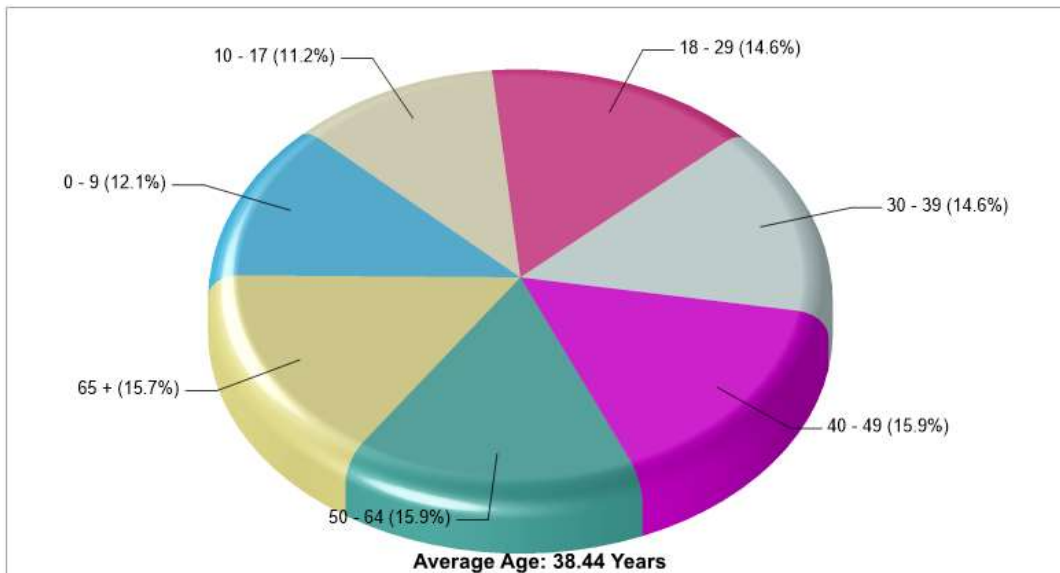

Prepared by RE/MAX real estate

© Homes Media Solutions

The accuracy of all information is deemed reliable, but is not guaranteed.

Location: Hanover twp, Northampton county PA County Income

Location: Hanover twp, Northampton county PA County Age Breakdown