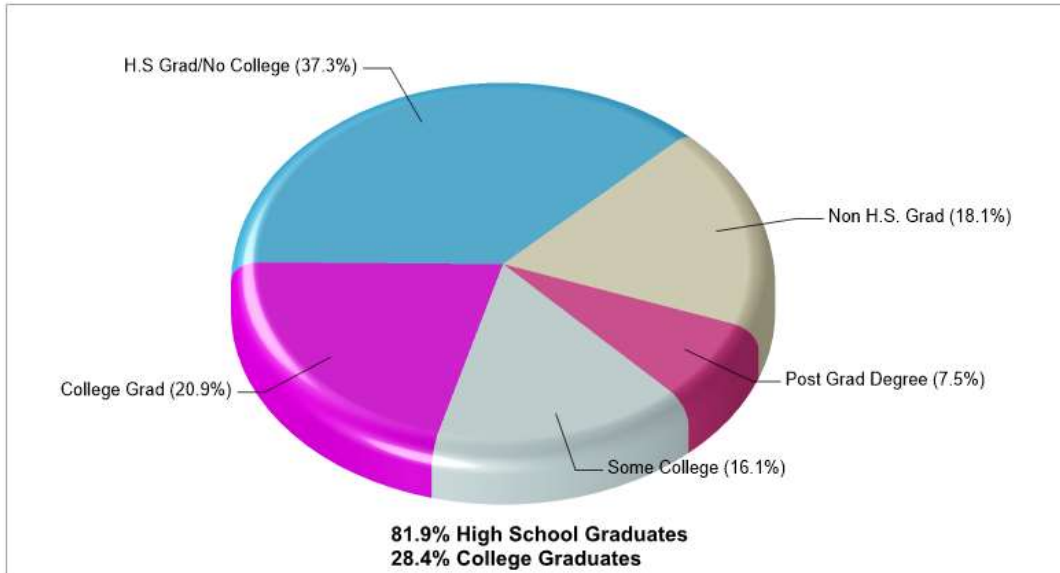

Location: Hanover twp, Northampton county PA County Adult Education Level