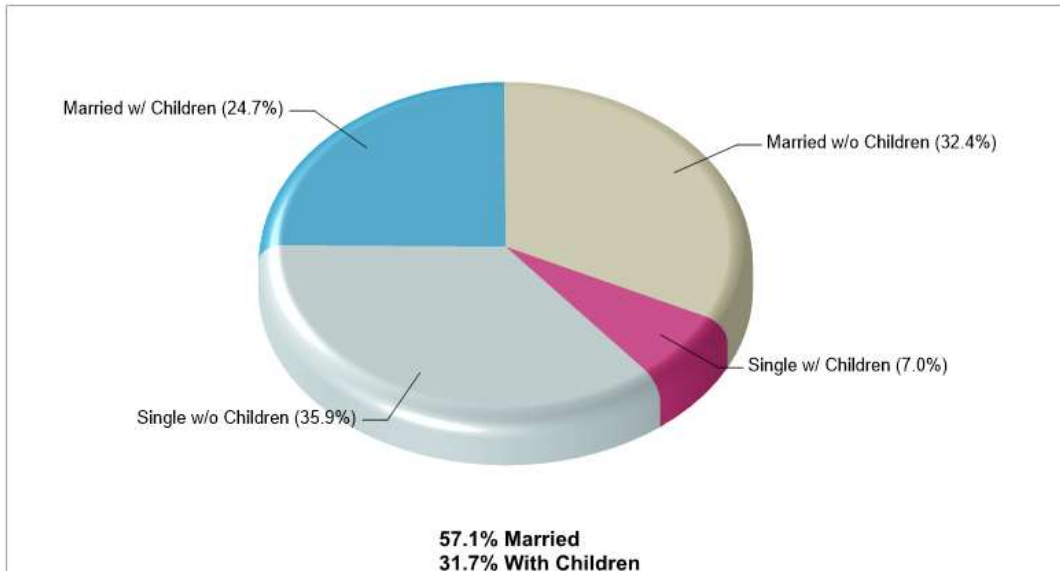

Location: Hanover twp, Northampton county PA County Household Characteristics

Prepared by RE/MAX real estate