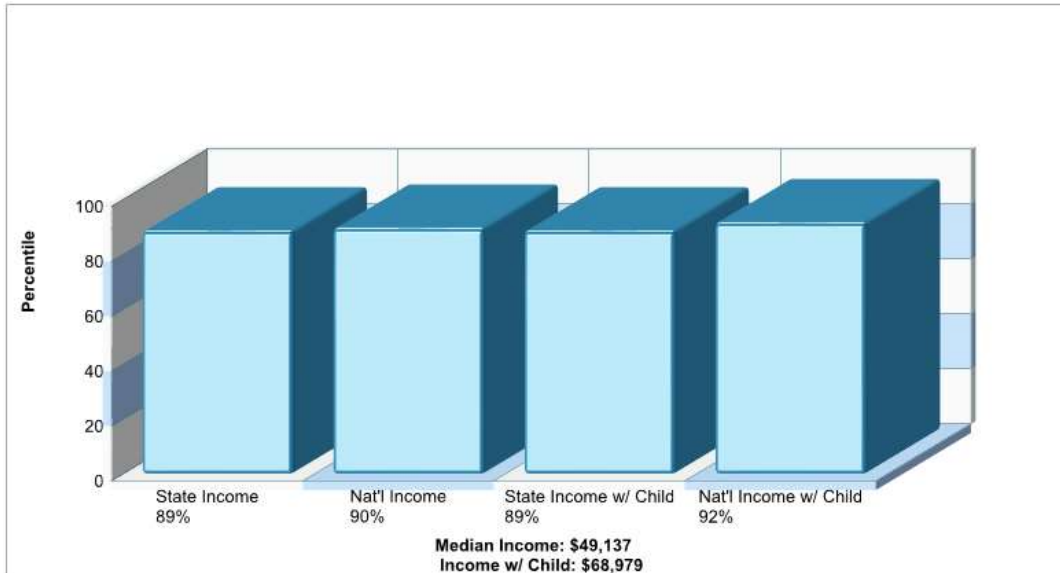

Prepared by RE/MAX real estate

© Homes Media Solutions

The accuracy of all information is deemed reliable, but is not guaranteed.

Location: Hanover twp, Northampton county PA County Income

Location: Hanover twp, Northampton county PA County Age Breakdown