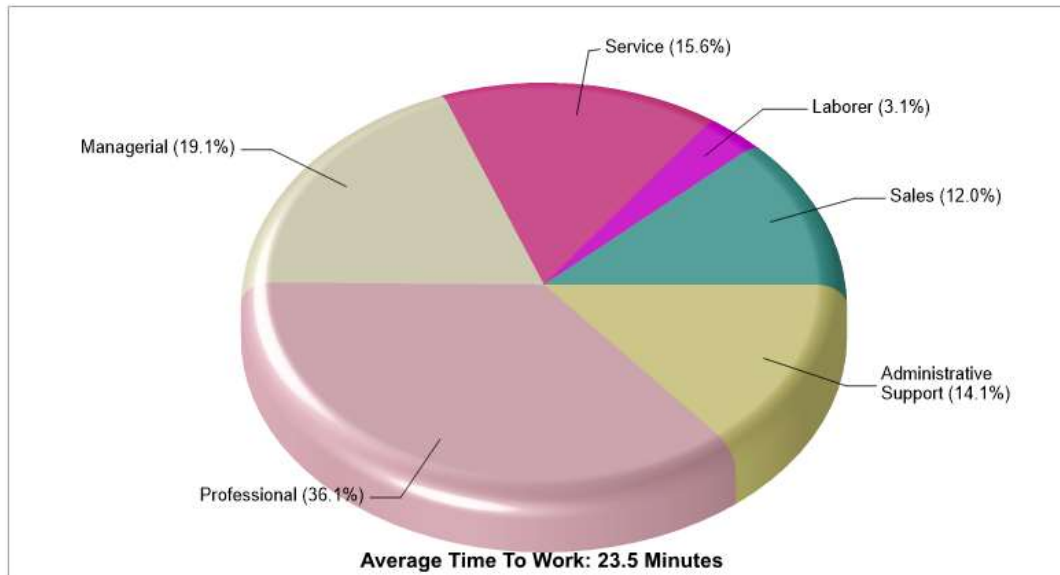

Location: Hanover twp, Northampton county PA Neighborhood Employment

Prepared by RE/MAX real estate