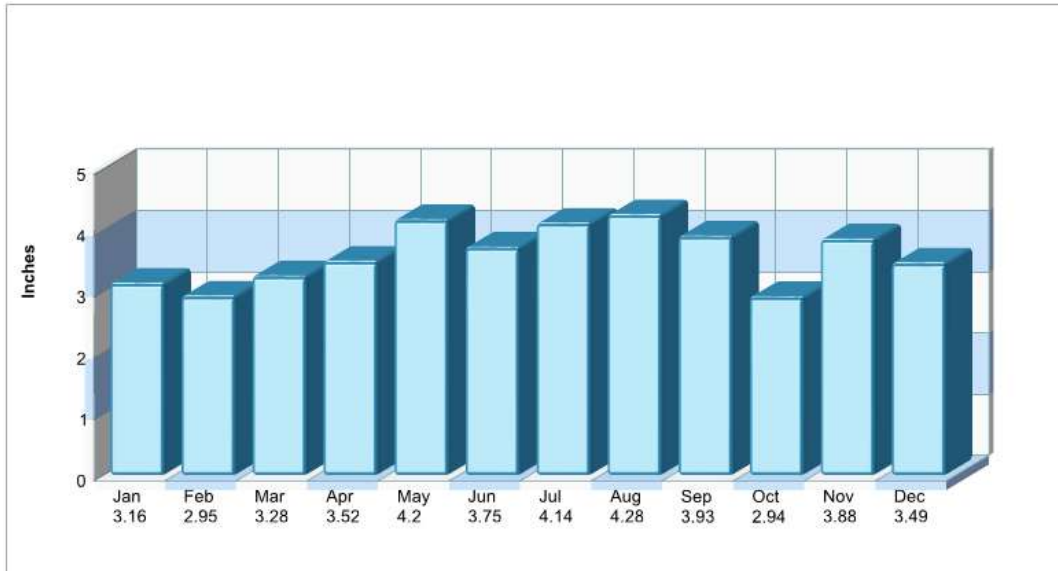

Average Precipitation Measured at ALLENTOWN AIRPORT (elevation: 388ft.)