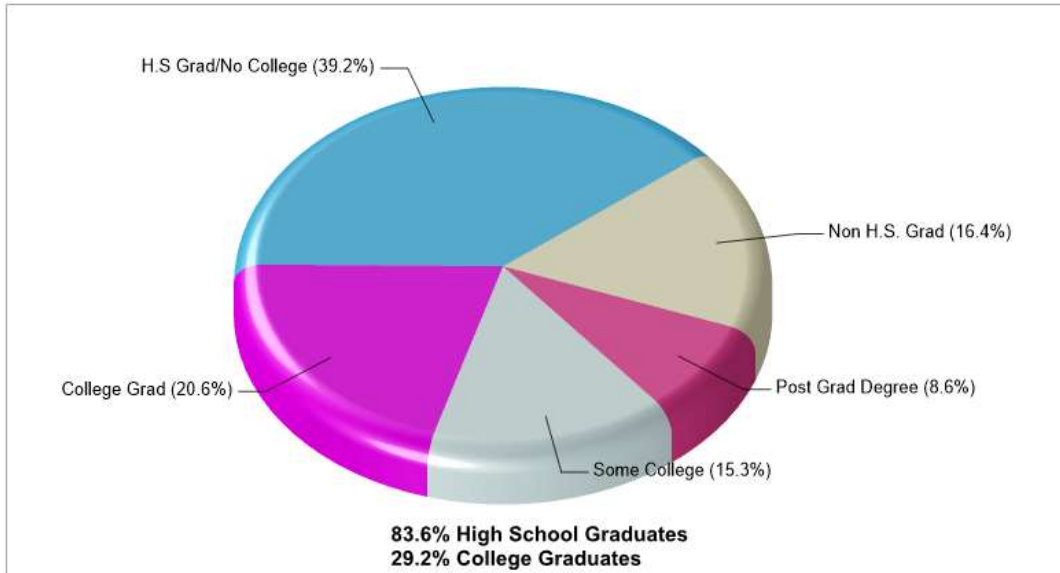

Location: Hanover twp, Northampton county PA State Household Characteristics

Location: Hanover twp, Northampton county PA State Age Breakdown

Prepared by RE/MAX real estate

**Location: Hanover twp, Northampton county PA
State Adult Education Level**