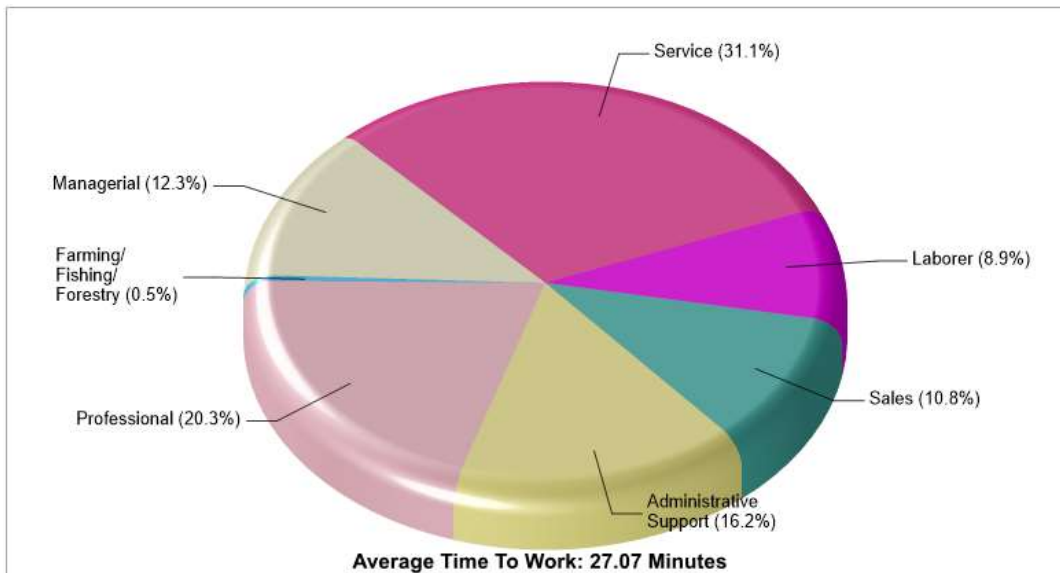

**Location: Hanover twp, Northampton county PA
State Employment**

Prepared by RE/MAX real estate