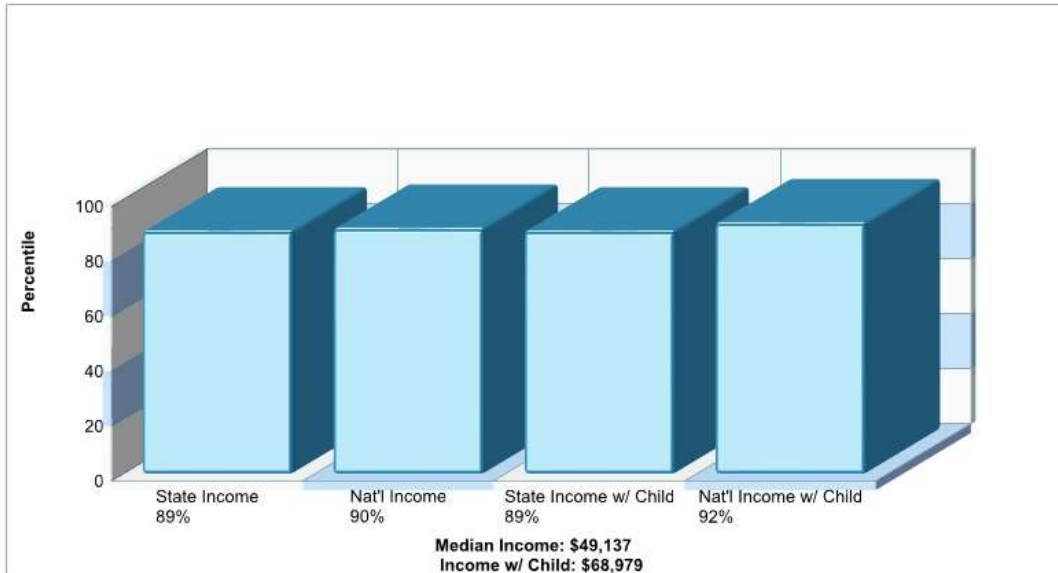

Prepared by RE/MAX real estate

© Homes Media Solutions

The accuracy of all information is deemed reliable, but is not guaranteed.

Location: Hanover twp, Northampton county PA County Income

Location: Hanover twp, Northampton county PA County Age Breakdown