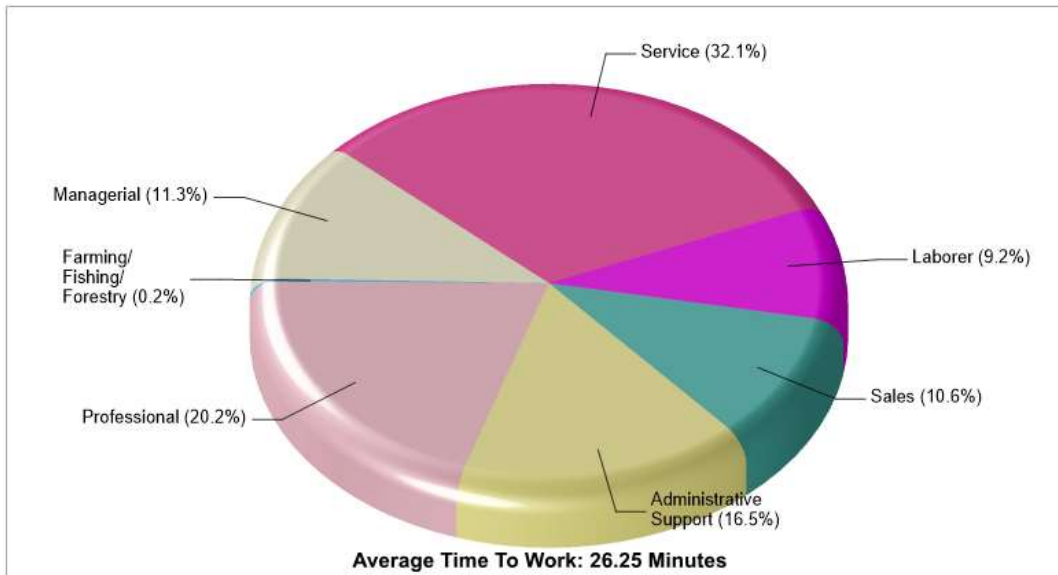

Location: Hanover twp, Northampton county PA County Employment

Prepared by RE/MAX real estate