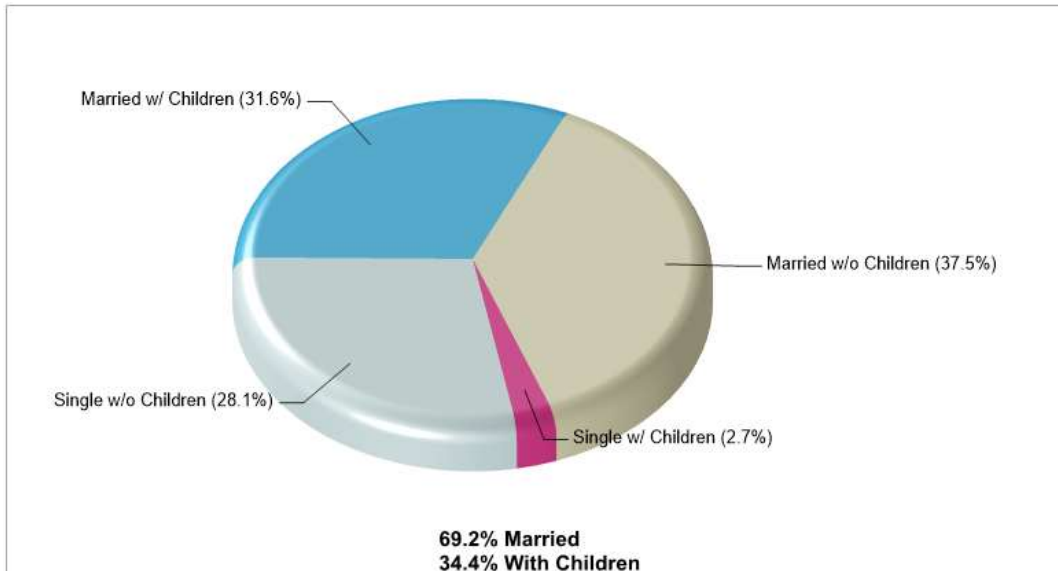

Location: Hanover twp, Northampton county PA Neighborhood Household Characteristics

Prepared by RE/MAX real estate