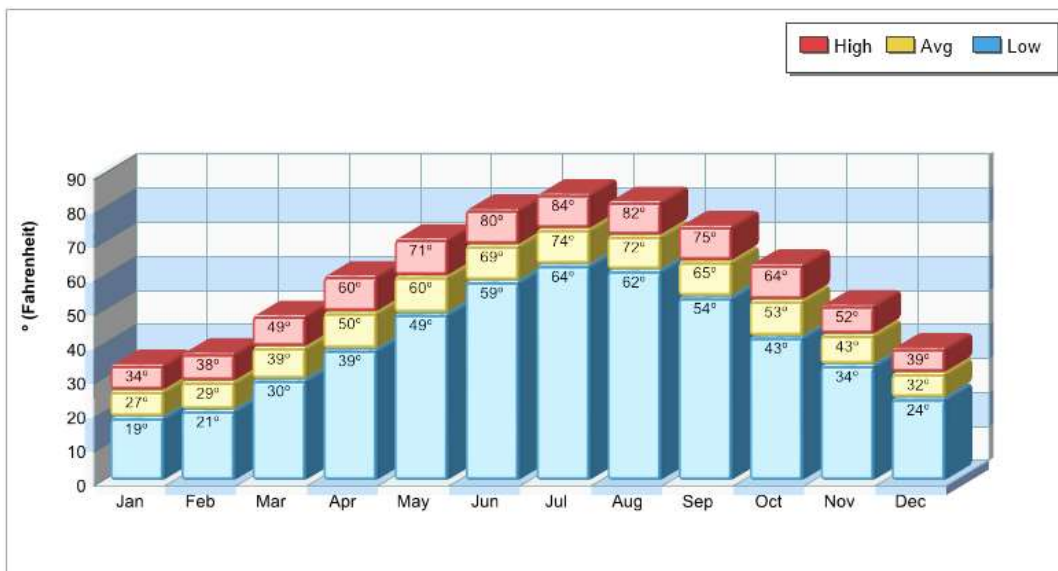

Temperature Measured at ALLENTOWN AIRPORT (elevation: 388ft.)

Prepared by RE/MAX real estate