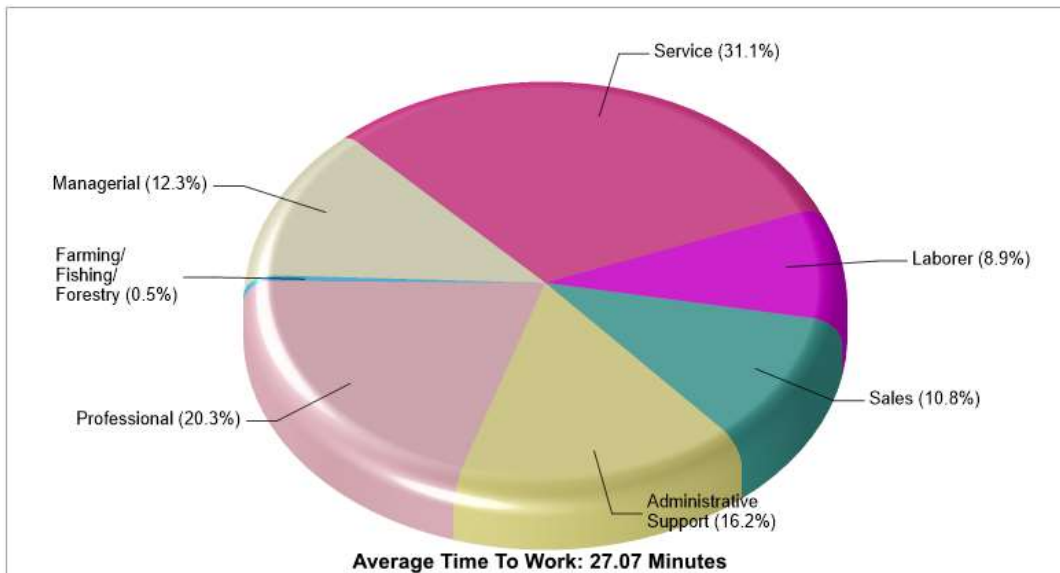

Location: Hanover twp, Northampton county PA State Age Breakdown

Prepared by RE/MAX real estate

**Location: Hanover twp, Northampton county PA
State Adult Education Level**

**Location: Hanover twp, Northampton county PA
State Employment**