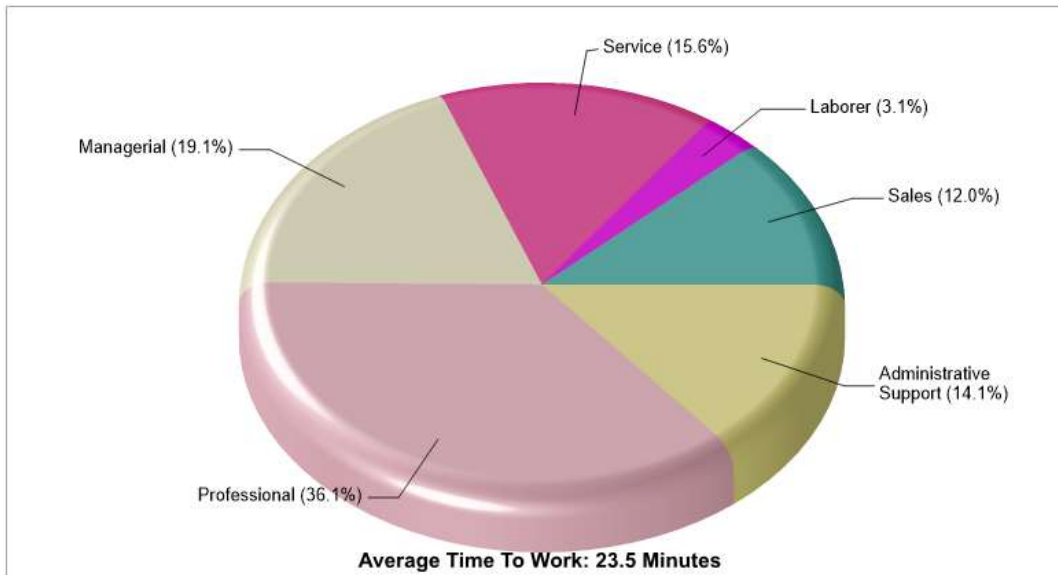

Location: Hanover twp, Northampton county PA Neighborhood Employment

Prepared by RE/MAX real estate