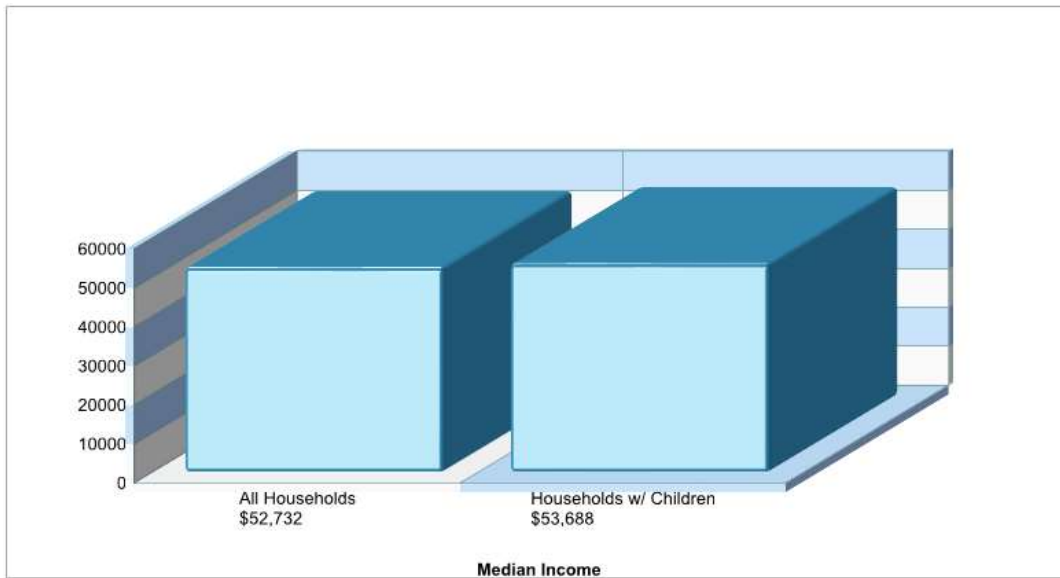

Location: Hanover twp, Northampton county PA Household Income