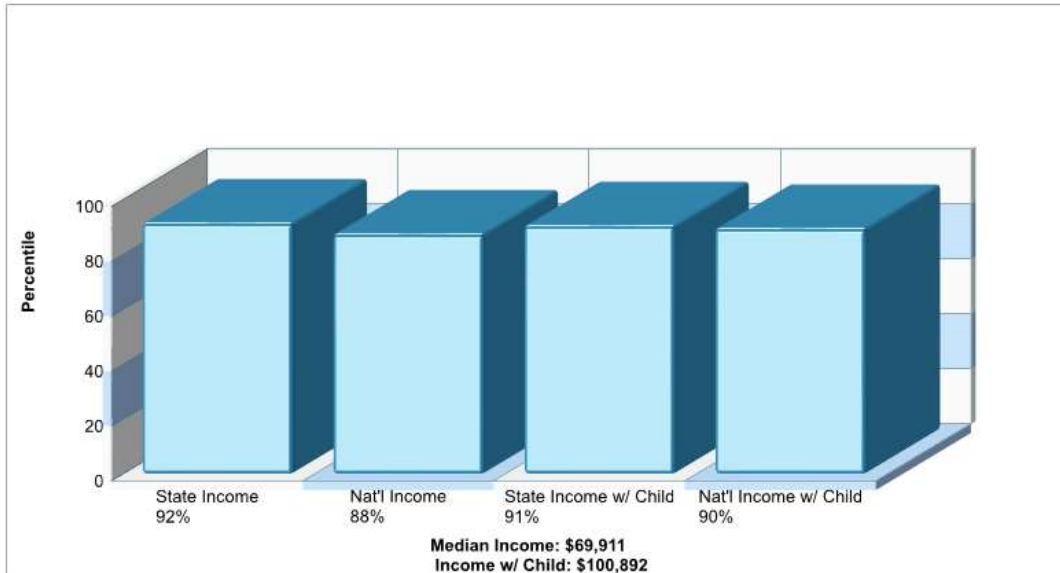

© Homes Media Solutions

The accuracy of all information is deemed reliable, but is not guaranteed.

Location: Hanover twp, Northampton county PA Neighborhood Income

Location: Hanover twp, Northampton county PA Neighborhood Age Breakdown