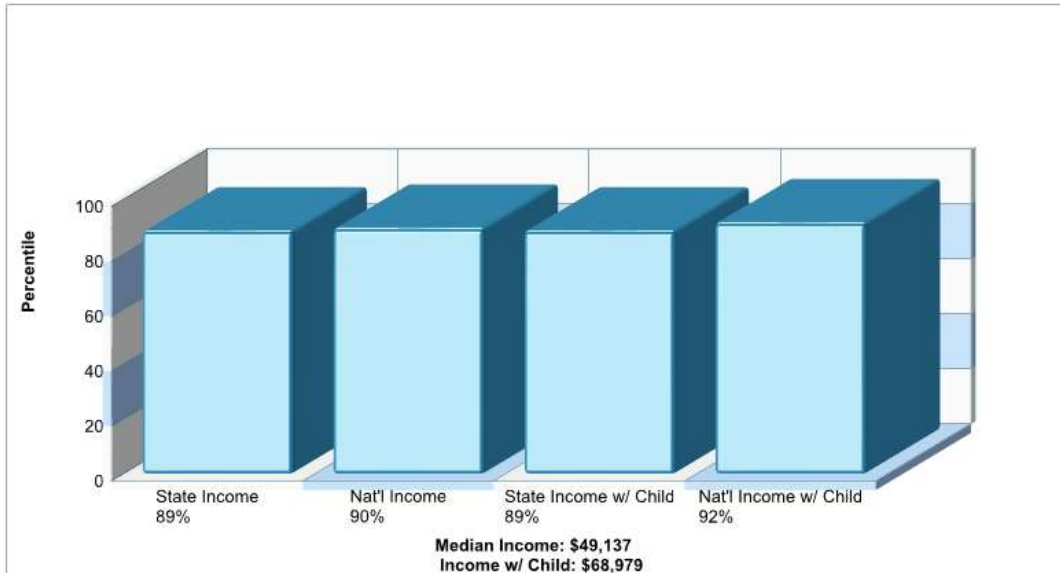

Location: East Allen Twp, PA County Income