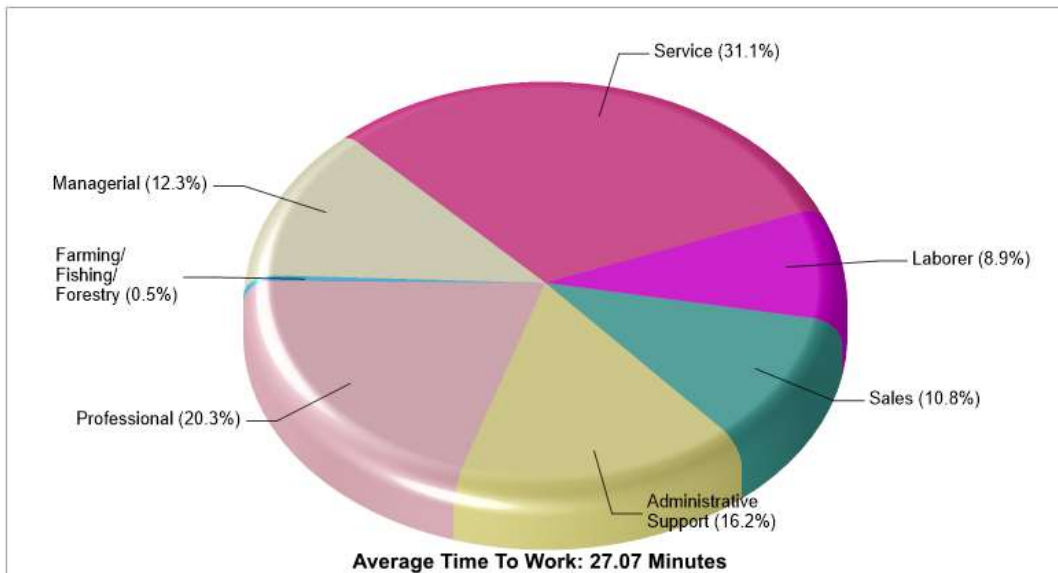

Location: East Allen Twp, PA State Employment

Prepared by RE/MAX real estate