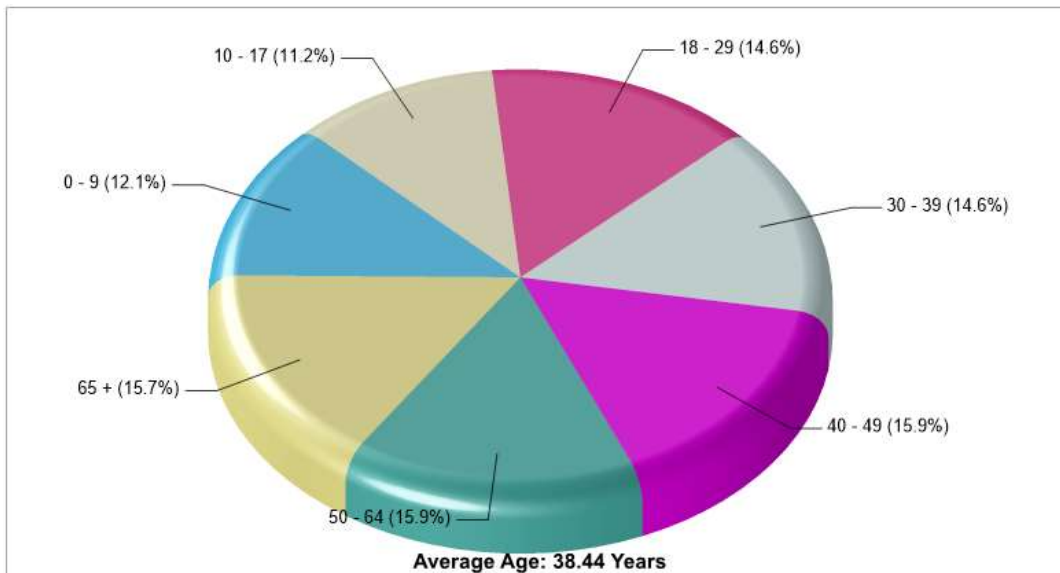

Location: East Allen Twp, PA County Age Breakdown

Prepared by RE/MAX real estate