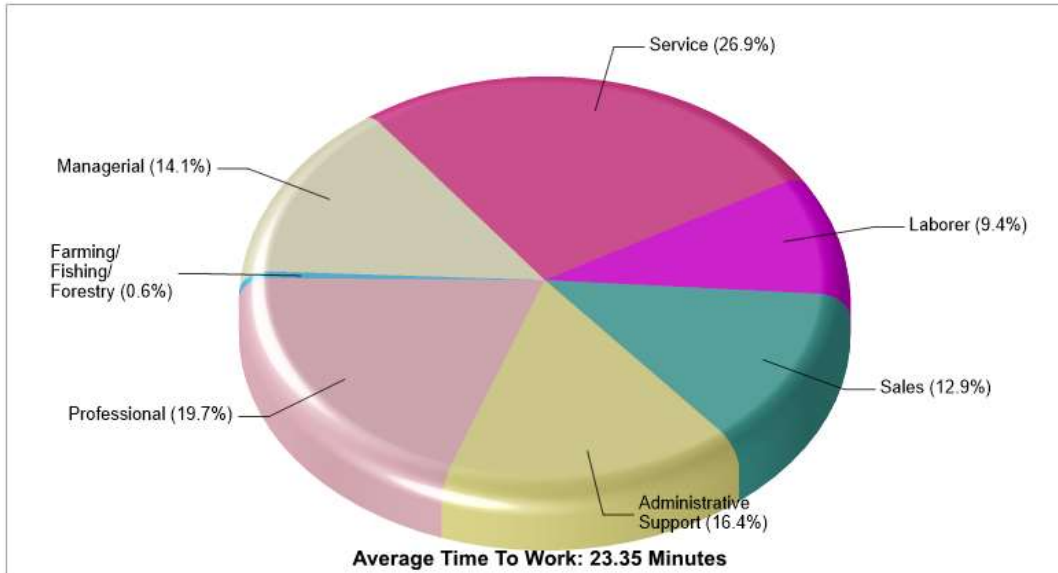

Prepared by RE/MAX real estate

Location: East Allen Twp, PA Neighborhood Adult Education Level

Location: East Allen Twp, PA Neighborhood Household Characteristics

Prepared by RE/MAX real estate

Location: East Allen Twp, PA Neighborhood Employment