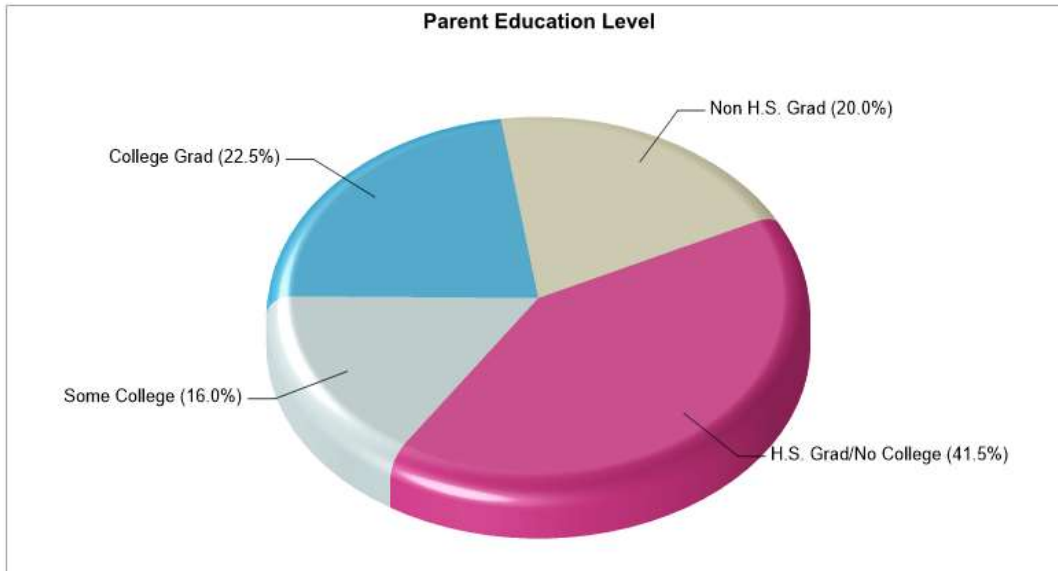

Location: East Allen Twp, PA Parent Education Level

Prepared by RE/MAX real estate