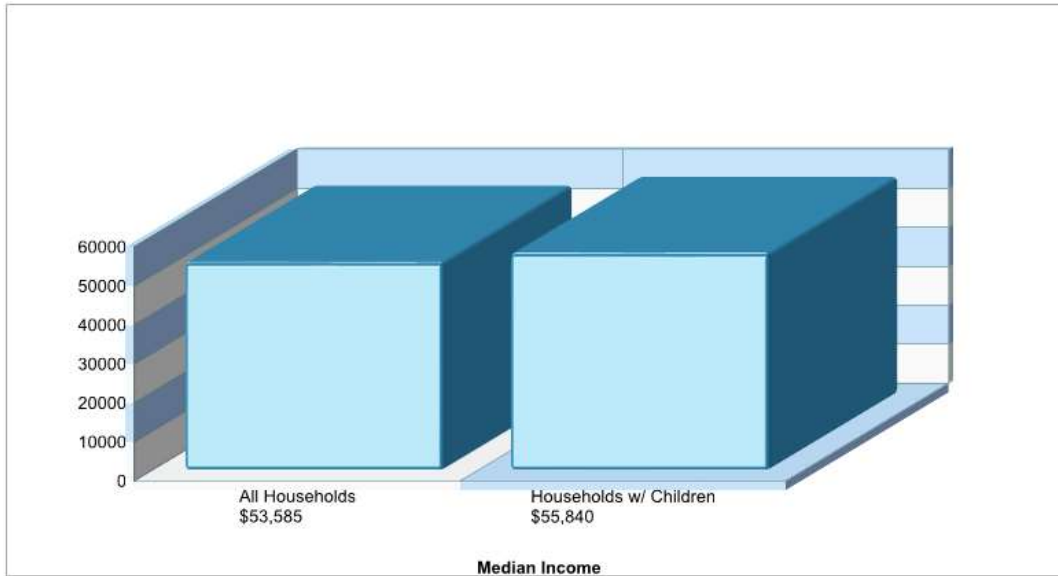

Location: East Allen Twp, PA Household Income