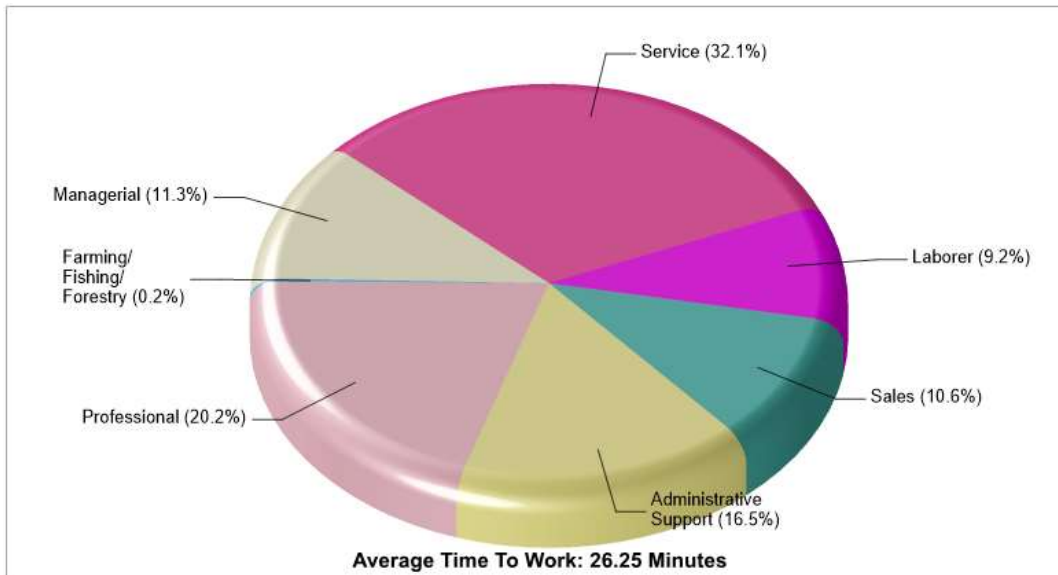

Location: East Allen Twp, PA County Employment

Prepared by RE/MAX real estate