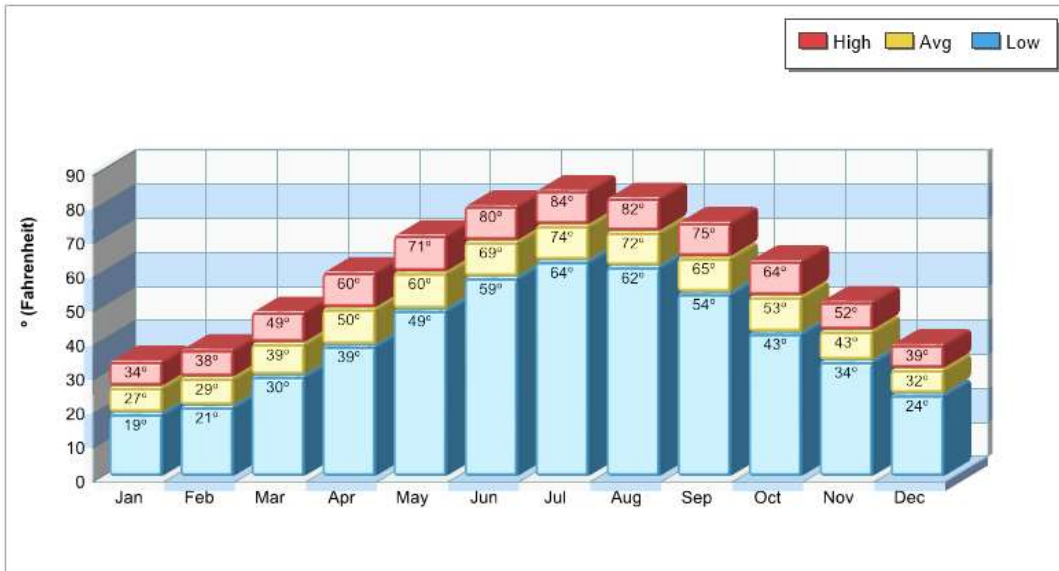

Prepared by RE/MAX real estate

Average Precipitation Measured at ALLENTOWN AIRPORT (elevation: 388ft.)

Temperature Measured at ALLENTOWN AIRPORT (elevation: 388ft.)

Prepared by RE/MAX real estate

Houses of Worship