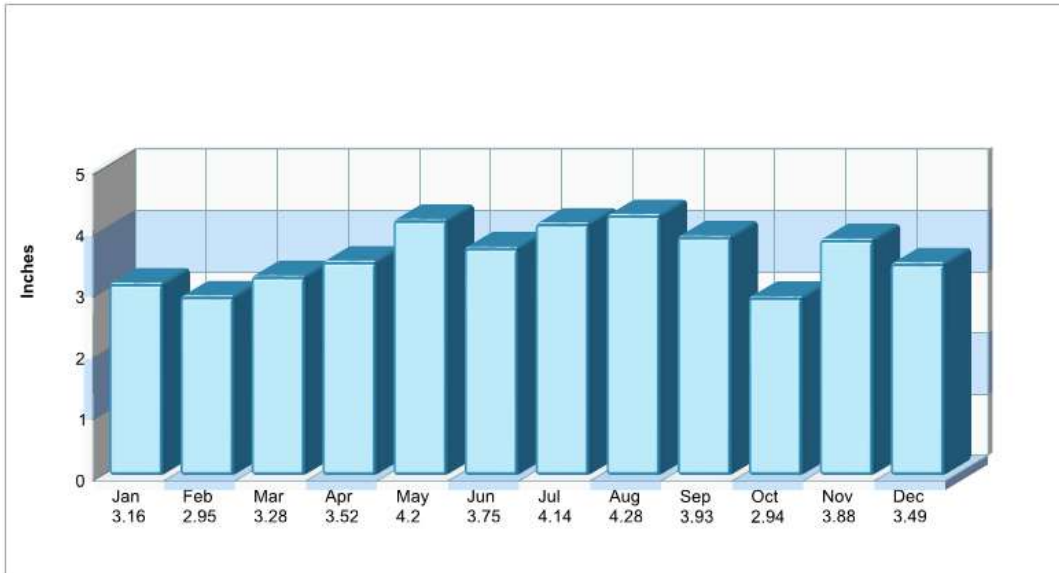

Prepared by RE/MAX real estate

Average Precipitation Measured at ALLENTOWN AIRPORT (elevation: 388ft.)

Temperature Measured at ALLENTOWN AIRPORT (elevation: 388ft.)

Prepared by RE/MAX real estate

Houses of Worship