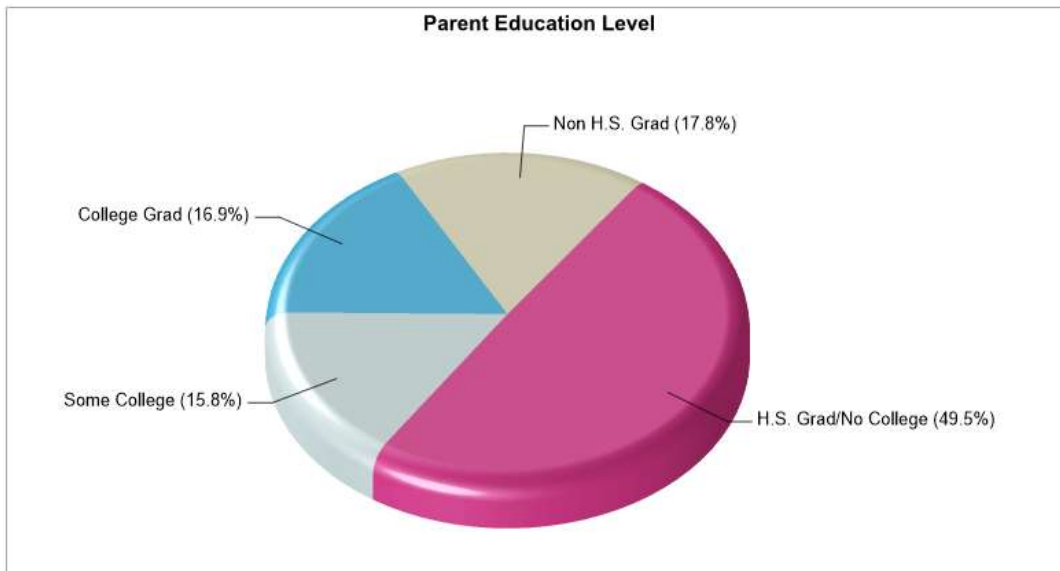

Location: Kidder Twp, PA Parent Education Level

Prepared by RE/MAX real estate