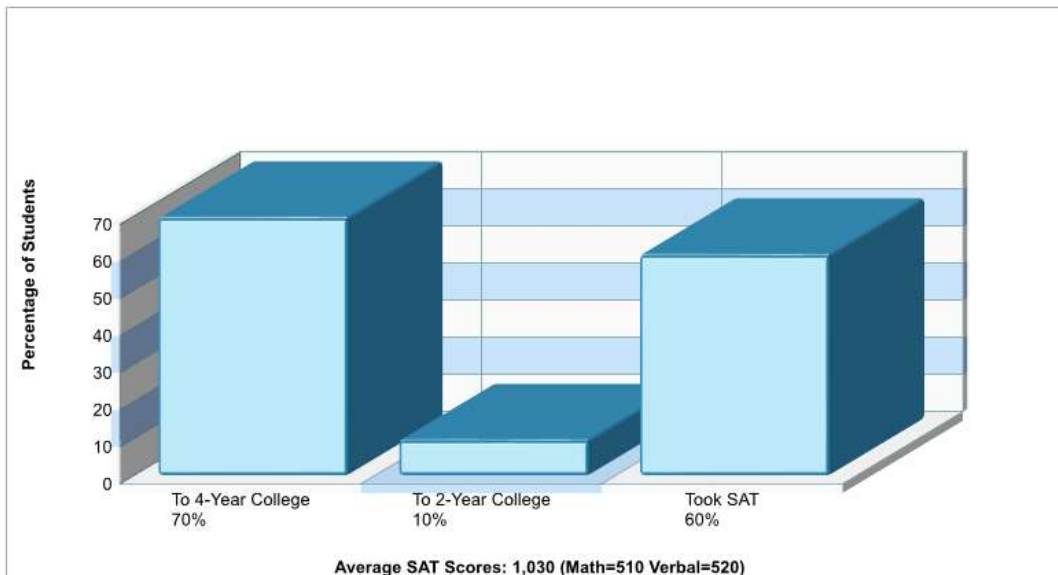

The accuracy of all information is deemed reliable, but is not guaranteed.

Location: Kidder Twp, PA Student Enrollment By Grade

Location: Kidder Twp, PA High School Statistics

Prepared by RE/MAX real estate