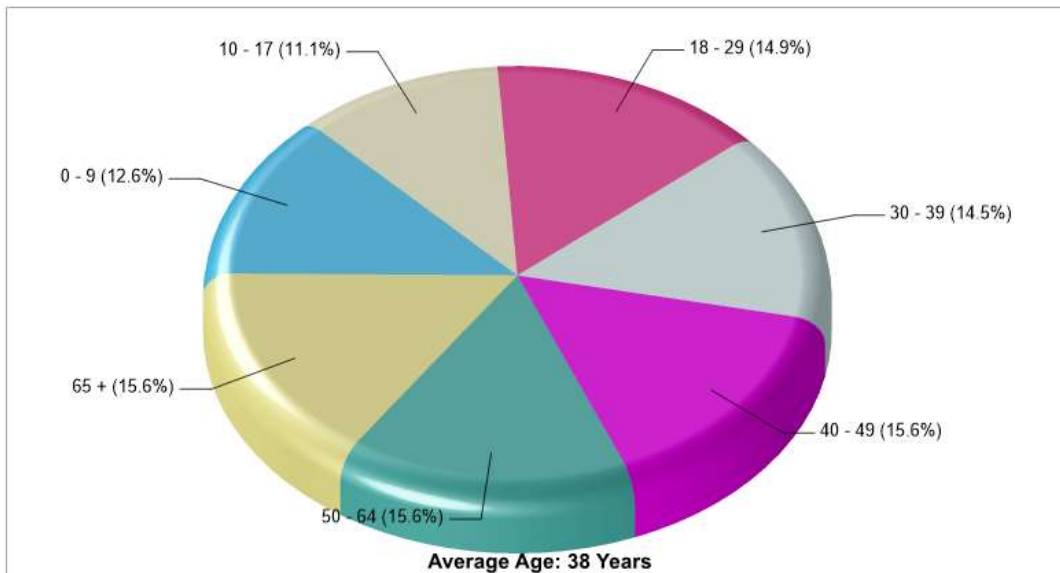

Location: Penn Forest Twp, PA State Age Breakdown

Prepared by RE/MAX real estate