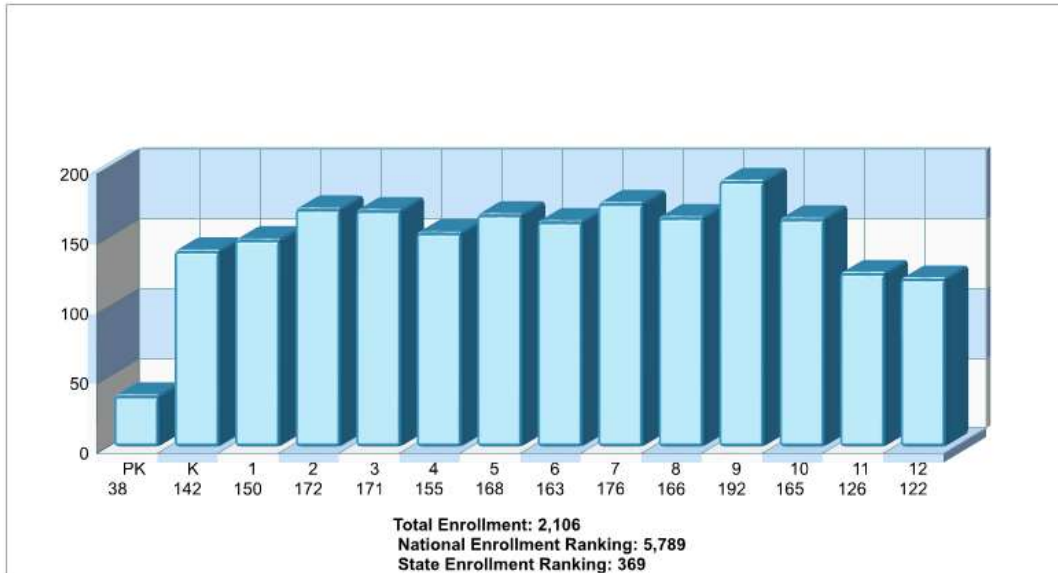

Prepared by RE/MAX real estate

School Information

Penn Forest Twp

Prepared by RE/MAX real estate

© Homes Media Solutions

The accuracy of all information is deemed reliable, but is not guaranteed.

Location: Penn Forest Twp, PA Student Enrollment By Grade