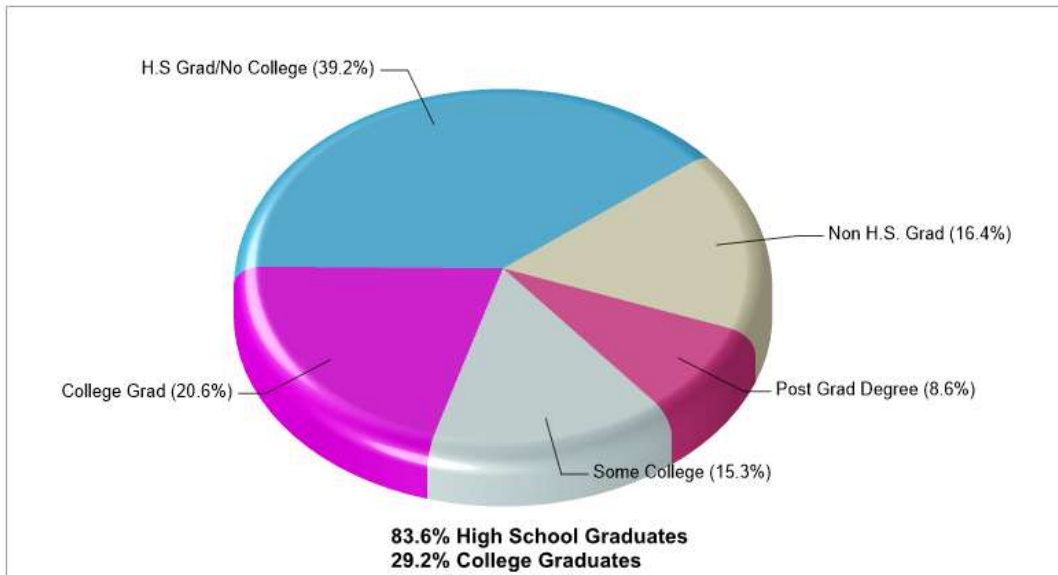

Location: Penn Forest Twp, PA State Age Breakdown

Prepared by RE/MAX real estate

Location: Penn Forest Twp, PA State Adult Education Level

Location: Penn Forest Twp, PA State Employment

Prepared by RE/MAX real estate