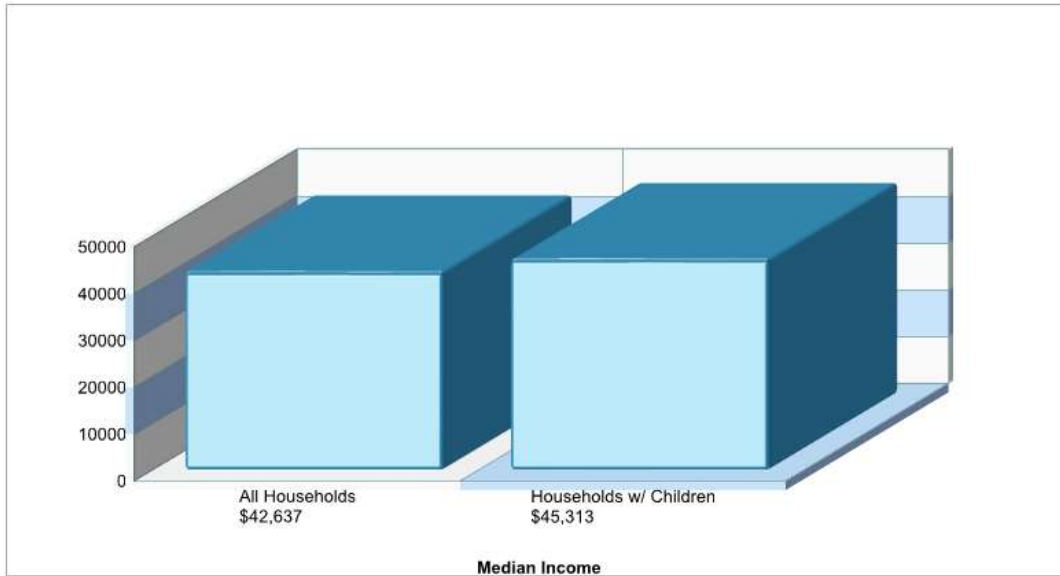

Location: Penn Forest Twp, PA Household Income