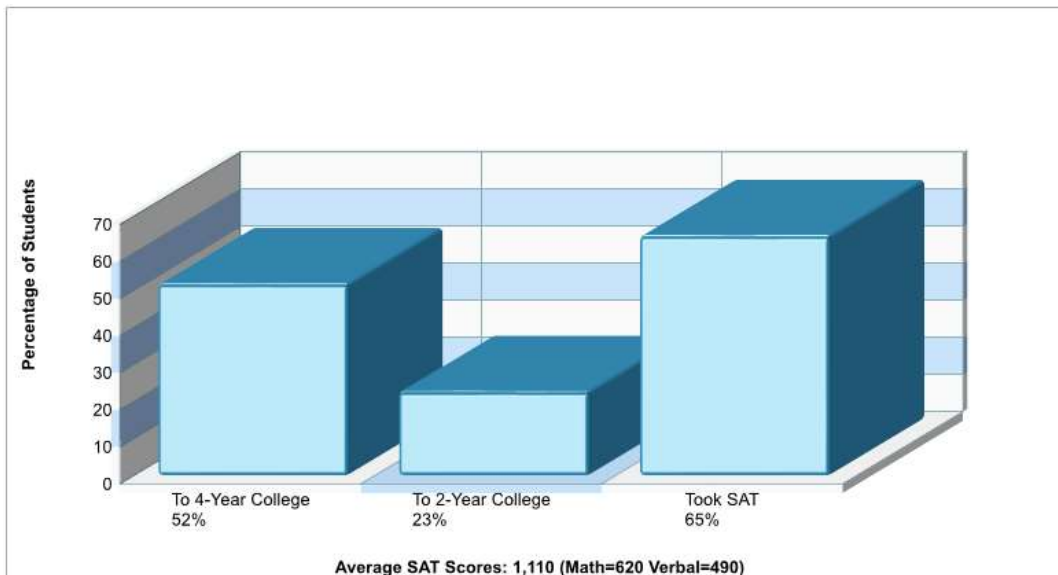

Location: Penn Forest Twp, PA High School Statistics

Prepared by RE/MAX real estate