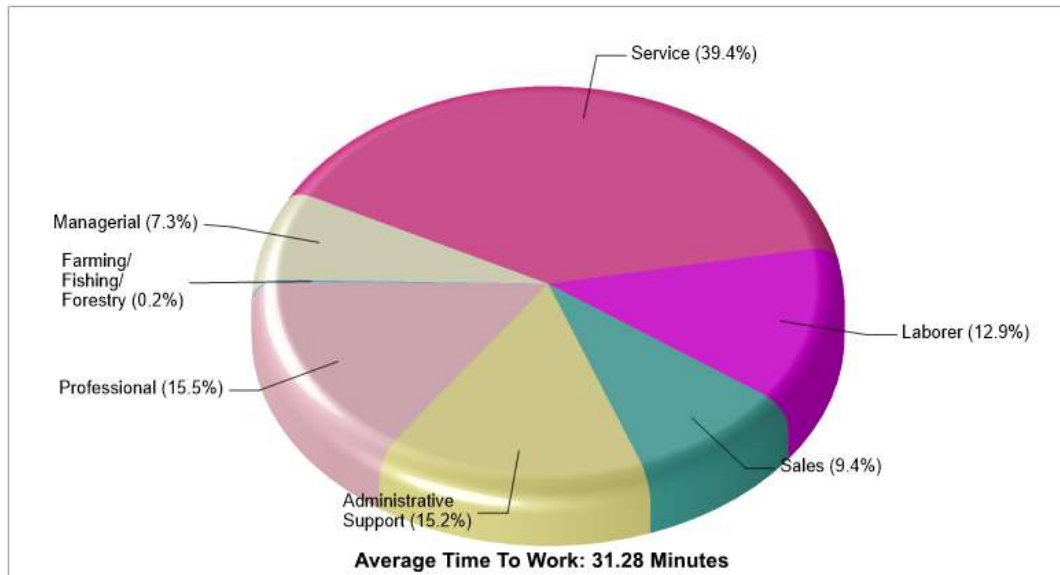

Prepared by RE/MAX real estate

Location: Penn Forest Twp, PA County Adult Education Level

Location: Penn Forest Twp, PA County Household Characteristics

Prepared by RE/MAX real estate

Location: Penn Forest Twp, PA County Employment