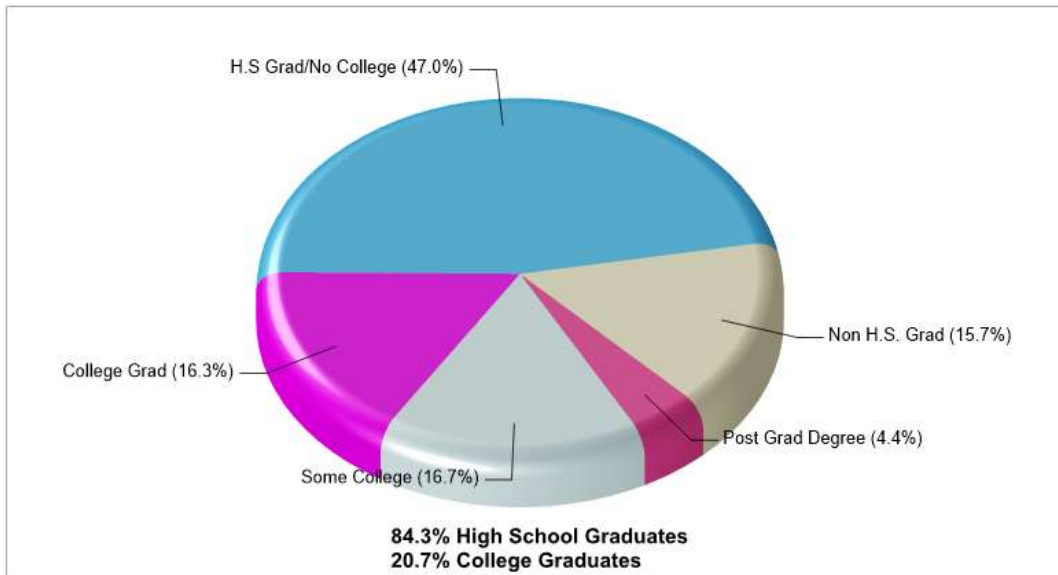

Location: Penn Forest Twp, PA Neighborhood Adult Education Level