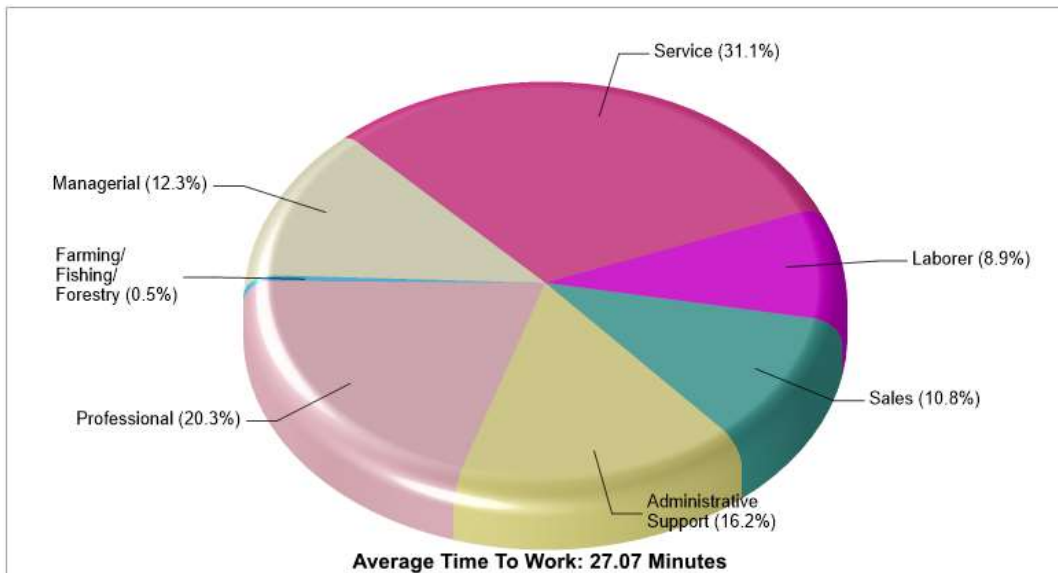

Location: Penn Forest Twp, PA State Age Breakdown

Prepared by RE/MAX real estate

Location: Penn Forest Twp, PA State Adult Education Level

Location: Penn Forest Twp, PA State Employment

Prepared by RE/MAX real estate