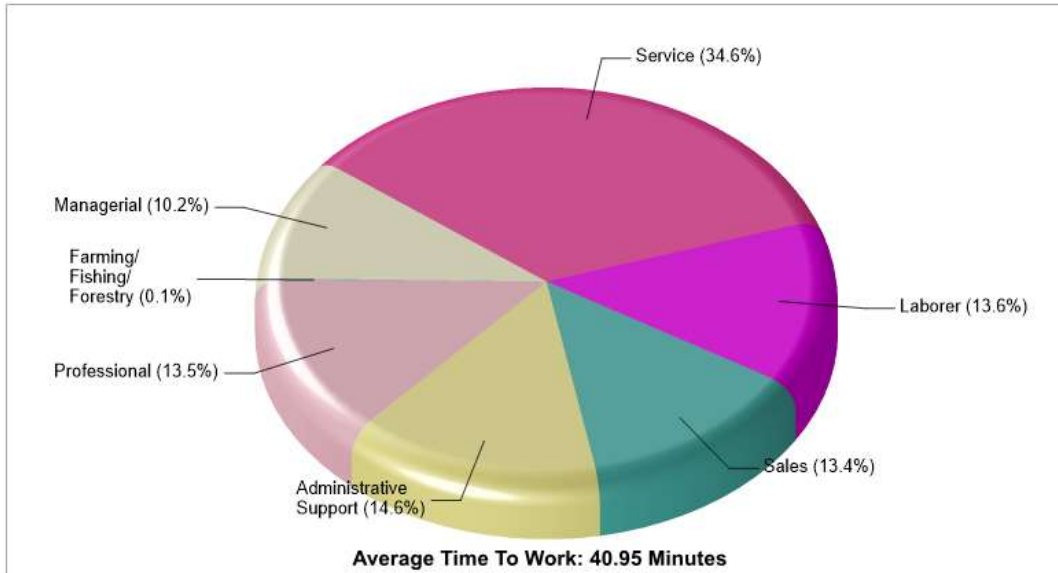

Prepared by RE/MAX real estate

Location: Penn Forest Twp, PA Neighborhood Adult Education Level

Location: Penn Forest Twp, PA Neighborhood Household Characteristics

Prepared by RE/MAX real estate

Location: Penn Forest Twp, PA Neighborhood Employment