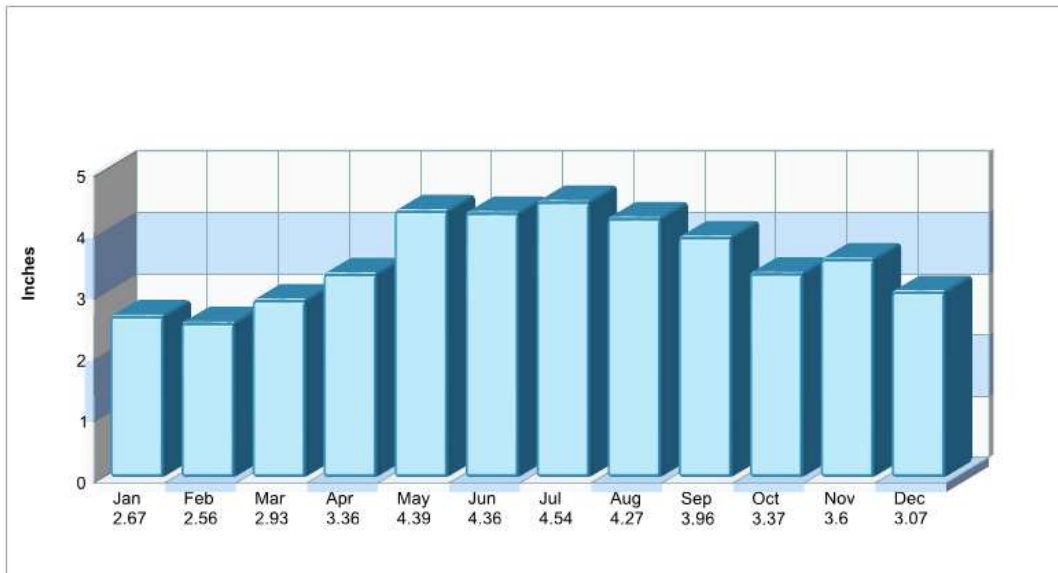

Student/Teacher Ratio: 12.9 to 1

Mascot: Hammens

Prepared by RE/MAX real estate

Recent Home Sales

**Location: Penn Forest Twp, PA
Home Sales Pricing Pattern**

Prepared by RE/MAX real estate

Average Precipitation Measured at FRANCIS E WALTER DAM (elevation: 1509ft.)