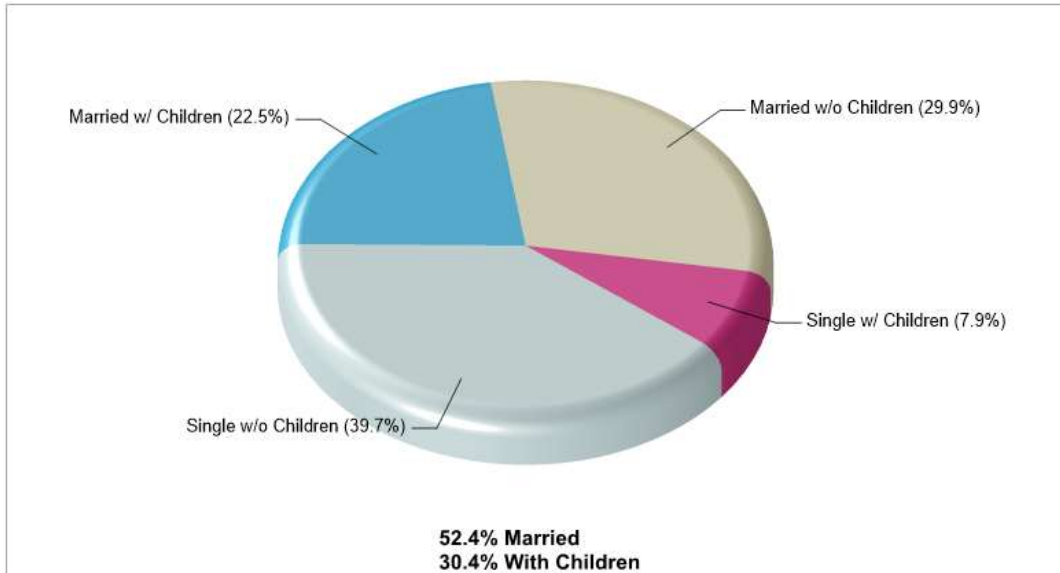

Prepared by RE/MAX real estate

State Facts

Penn Forest Twp

Prepared by RE/MAX real estate

© Homes Media Solutions

The accuracy of all information is deemed reliable, but is not guaranteed.

Location: Penn Forest Twp, PA State Household Characteristics