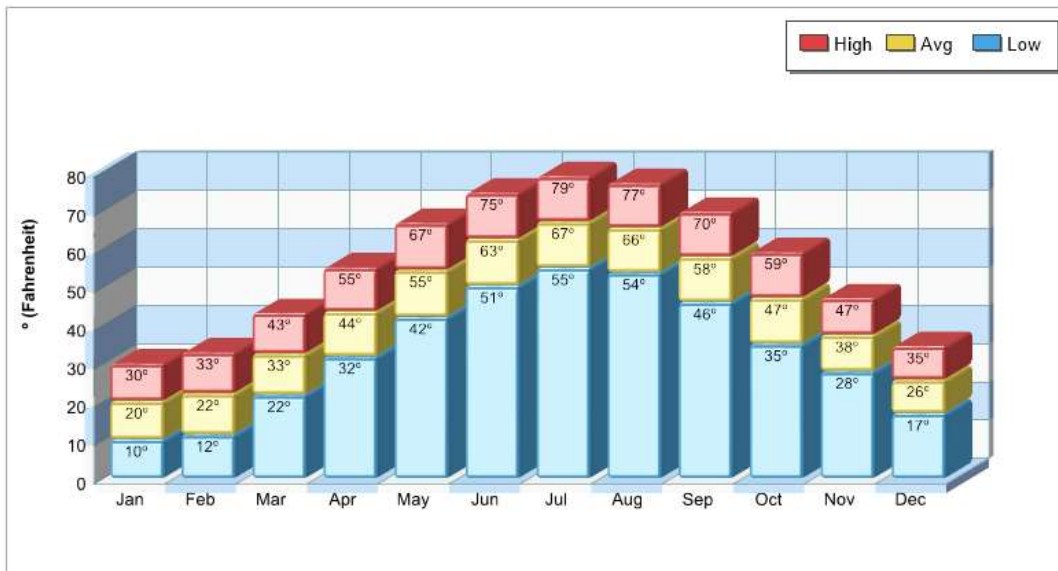

Temperature Measured at FRANCIS E WALTER DAM (elevation: 1509ft.)

Prepared by RE/MAX real estate